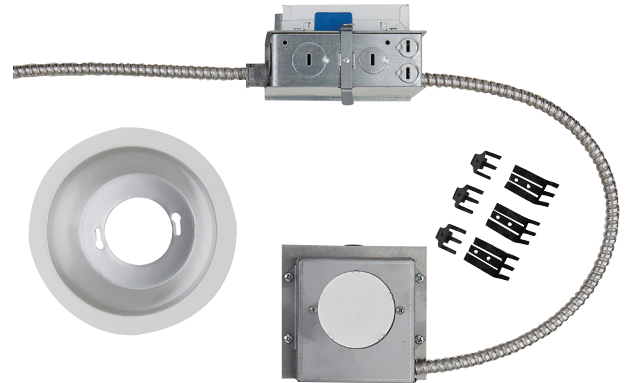

# LED 6" Open Wide Distribution Downlight, non-IC, 750-5000 Lumens

Ceiling Cut Out 6.13"

Lumens	Wattage*
750	9.4
1100	15.4
1500	21.6
2000	27.2
3000	33.2
4000	45.6
5000	58.5

*All measured at 3000K  
\*Actual Wattage/Lumens may vary.*

## F-CLASS GEN V REMODELER KIT CONTENTS

Photometrics – Consult Factory