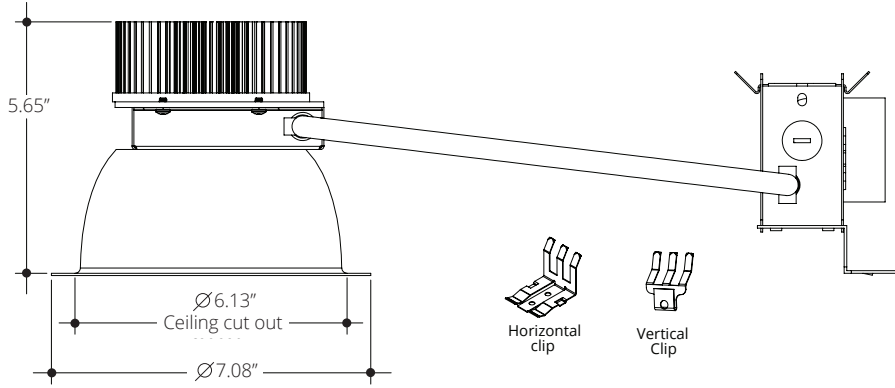

# LED 6" Open Wide Distribution Downlight, non-IC, 750-5000 Lumens

Ceiling Cut Out 6.13"

Lumens	Wattage*
750	9.4
1100	15.4
1500	21.6
2000	27.2
3000	33.2
4000	45.6
5000	58.5

*All measured at 3000K  
\*Actual Wattage/Lumens may vary.*

## F-CLASS GEN V REMODELER KIT CONTENTS

Photometrics – Consult Factory