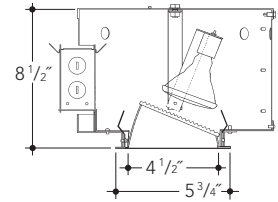

Options

- PF Polished Flange

Options Descriptions

- PF - Polished Flange
- GSK - Neoprene Foam Gasketing
- DGSK - Silicone-Sealed Lens & Gasketing
- 277V SD - Step Down Transformer

Vantage reserves the right to change components, finishes or design details in any manner which does not alter the installed appearance or reduce performance and intended function.

▲ See Options pages for other options and finishes.
Vantage recommends the use of Philips or Sylvania lamps.