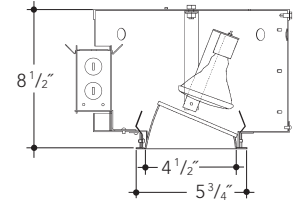

LENSED WALL WASH

PAR20/PAR30, Adjustable 4" Aperture

- VGS443711 Tempered Clear
- VGS443714 Tempered Prismatic
- VGS4437FRO Frosted

Finish Options

- SCL Specular Clear "Alzak"
- SGC Soft Glow Clear
- ECL Etch Clear