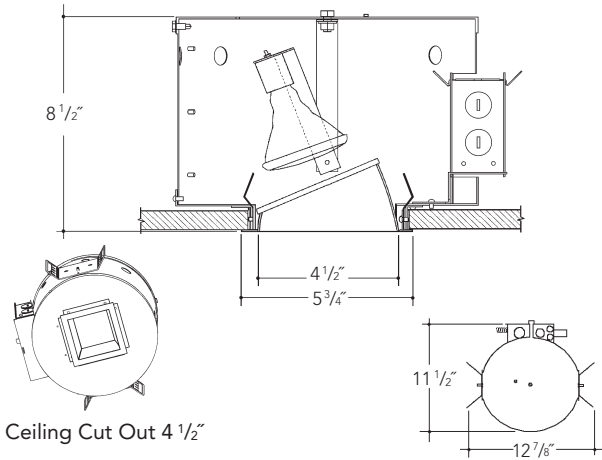

**DIMENSIONS**

Ceiling Cut Out 4 1/2"

**FEATURES**

Adjustable height electrogalvanized plated steel mounting ears with cutouts for various mounting methods. Standard bars (included) are innovative and incorporate rigid formed cross sections, joint positioning tabs, integral nails, auxiliary nailholes, T-Bar slots and holes for locking bars to T-Bar using #8 self-tapping screws (supplied by others). Bars extend 14"-24". Ears will also accept Caddy Bar #517B for fast installation in T-Bar ceilings, bars extend 27".

Heavy gauge electrogalvanized steel junction box, prewired and grounded with easy access from below. Listed for through branch circuit wiring. *UL Listed*. Thermal cutout provided.

Steel housing wrap with interlocking seams for strength and vents for cool operation. Aluminum housing cap also transfers heat for maximum lamp life. Top relampable.

Square "Alzak" aperture trim, die formed, mitered corners, self trimming flange and positive spring retention clips.

Integral 3/4" plaster frame.

**Features**

Manufactured and Listed to UL 1598, ETL and CSA standards.  
Suitable for Damp Locations.  
Wet location under covered ceiling.