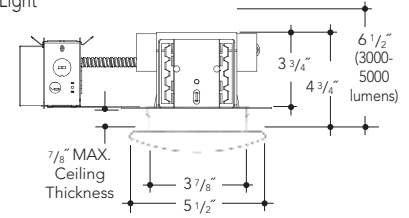

REFLECTOR KIT

4" - LED - SHOWER TRIM

LED 4" Aperture

L4015 4" LED Shower Light