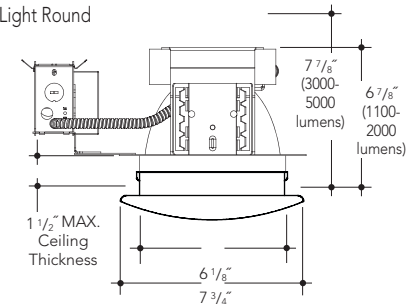

### 6" - LED - SHOWER TRIM

LED 6" Aperture

L6015 6" LED Shower Light Round

### 7" - LED - SHOWER TRIM

LED 7" Aperture

L7015 7" LED Shower Light Round

Manufactured and Listed to UL 1598, ETL and CSA standards.  
Suitable for Damp Locations. Wet location under covered ceiling.