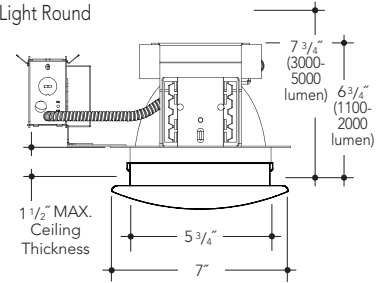

6" - LED - SHOWER TRIM

LED 6" Aperture

L6015 6" LED Shower Light Round

7" - LED - SHOWER TRIM

LED 7" Aperture

L7015 7" LED Shower Light Round