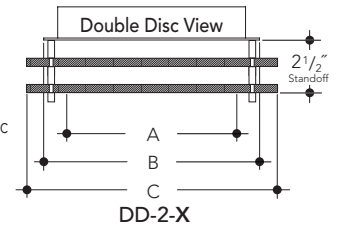

Replace X with DecoDisc size 6", 7", 8", 10"

Standoff Options

- SSS Stainless Steel Standoffs (Standard)
 - PBS Polish Brass Standoffs
 - ABS Antique Bronze Standoffs
- 3 @ 120° Standard, 4 @ 90° Custom

DecoDisc Dimensions	Flush		Single	Double
	A	B	C	C
Standoffs			1 1/4"	2 1/2"
6"	6"	7 1/2"	7 3/4"	8 3/4"
7"	6 1/2"	8"	8 1/4"	9 1/4"
8"	7 1/2"	9"	9 1/4"	10 1/4"
10"	9 1/2"	11"	11 1/4"	12 1/4"

▲ See Options pages for other options and finishes.