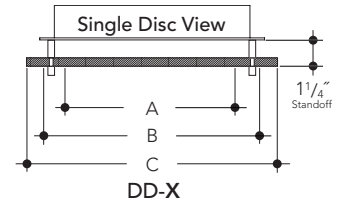

Replace X with DecoDisc size 6", 7", 8", 10"

Standoff Options

- SSS Stainless Steel Standoffs (Standard)
 - PBS Polish Brass Standoffs
 - ABS Antique Bronze Standoffs
- 3 @ 120° Standard, 4 @ 90° Custom

DecoDisc Dimensions	Flush		Single	Double
	A	B	C	C
Standoffs			1 1/4"	2 1/2"
6"	6"	7 1/2"	7 3/4"	8 3/4"
7"	6 1/2"	8"	8 1/4"	9 1/4"
8"	7 1/2"	9"	9 1/4"	10 1/4"
10"	9 1/2"	11"	11 1/4"	12 1/4"

▲ See Options pages for other options and finishes.