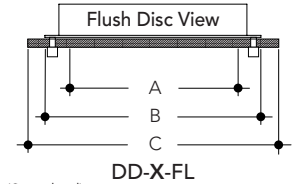

Replace X with DecoDisc size 6", 7", 8", 10"

Standoff Options

- SSS Stainless Steel Standoffs (Standard)
 - PBS Polish Brass Standoffs
 - ABS Antique Bronze Standoffs
- 3 @ 120° Standard, 4 @ 90° Custom

Options

- FL Flush Disc
- SQ Square or Rectangle Disc
- OV Oval Disc (L" x W")
(Specify Dimensions/
Consult Factory)
- HPD Horizontal Perforated
Metal Disc

Disc Colors

- RD Red
- BL Blue
- GR Green
- AM Amber
- YL Yellow
- CC Custom Color

DecoDisc Dimensions	Flush		Single	Double
	A	B	C	C
Standoffs			1 1/4"	2 1/2"
6"	6"	7 1/2"	7 3/4"	8 3/4"
7"	6 1/2"	8"	8 1/4"	9 1/4"
8"	7 1/2"	9"	9 1/4"	10 1/4"
10"	9 1/2"	11"	11 1/4"	12 1/4"

▲ See Options pages for other options and finishes.