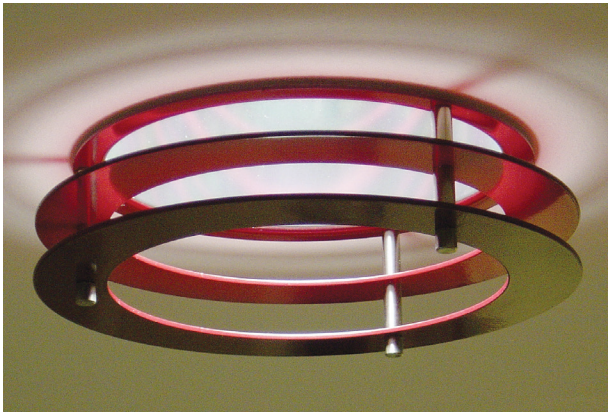

DIMENSIONS

FEATURES

Deco Discs are suspended decorative elements that add interest and creativity to the lighted environment.

Specify DecoDiscs for use with Vantage downlights, cylinders.

- Glass DecoDiscs (GD) in 1/4" clear, Soda Lime Green (SL) or colors, Fully Frosted Discs (FD) or Open Centers (OC).
- Acrylic DecoDiscs (AD) in clear or colors, Fully Frosted Discs (FD) or Open Centers (OC).
- Metal DecoDiscs (MD) in Aluminum (AL), Horizontal Perforated Metal (HPD).
- Single (DD), Double (DD-2) Tier DecoDiscs available. Specify all options and dimensions required.
- Consult Factory for additional options modifications or custom capabilities.

Manufactured and Listed to UL 1598, ETL and CSA standards.
Suitable for Damp Locations. Wet location under covered ceiling.

ORDERING INFORMATION

EXAMPLE: A6VOPLD1-1530K-L6060-SGC-DD-6-SSS-AD-OC-BL

Wattage
LED

Housing **Voltage** **Lumens** **Kelvin** **Reflector** **Deco Disc** **Standoff** **Material** **Finish** **Options** **Disc Colors**

Please refer to the following page numbers for Frame, Voltage, Lumens and Kelvin information.

Flush Disc DD-X-FL	SSS	AD	FD	FL	RD
	PBS	MD	OC	SQ	BL
	ABS	GD	FO	OV	GR
Single Disc DD-X		SL	FC	HPD	AM
		AL	CD		YL
Double Disc DD-2-X					CC

Replace X with
DecoDisc size
6", 7", 8", 10"

REFLECTOR KIT

- DD-X-FL Flush Disc View
- DD-X Single Disc View
- DD-2-X Double Disc View
- DD-3-X Triple Disc View