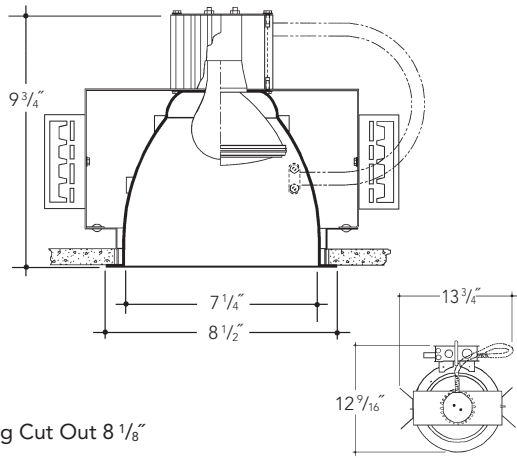

**DIMENSIONS**

Ceiling Cut Out 8 1/8"

**FEATURES**

All aluminum construction with stainless steel and brass hardware for MRI facilities. Mounting frame with integral plaster ring and adjustable height mounting brackets with cutouts for various mounting methods. Mounting bars (included) suitable for use in MRI. Brackets will accept C-Channel or other mounting bars. (supplied by others)

Junction box, prewired and grounded with easy access from below. Listed for through branch circuit wiring. *UL Listed*. Thermal cut-out provided.

Aluminum heat sink socket cup with stainless steel and brass hardware. Keyslots in reflector for easy connection to socket cup. *UL Listed* medium base porcelain socket, with nickel plated brass screw shell.