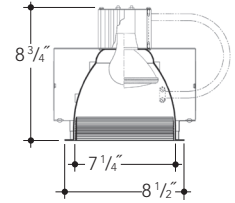

Options Descriptions

- PF - Polished Flange
- GSK - Neoprene Foam Gasketing

Vantage reserves the right to change components, finishes or design details in any manner which does not alter the installed appearance or reduce performance and intended function.

▲ See Options pages for other options and finishes.
Vantage recommends the use of Philips or Sylvania lamps.