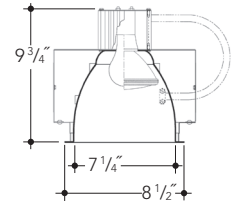

OPEN BAFFLED

Non-Magnetic, MRI 8" Aperture

A8050 Open Baffled

Finish Options

Specify reflector finish option - see above, then add baffle finish color

- BL Black Baffle
- WH White Baffle