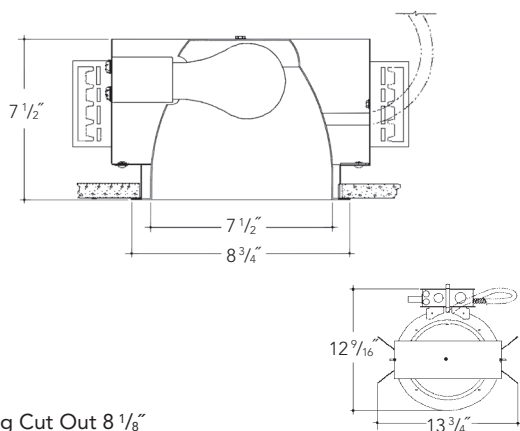

Project Name: _____ Type: _____

DIMENSIONS

FEATURES

All aluminum construction with stainless steel and brass hardware for MRI facilities. Mounting frame with integral plaster ring and adjustable height mounting brackets with cutouts for various mounting methods. Mounting bars (included) suitable for use in MRI. Brackets will accept C-Channel or other mounting bars. (supplied by others)

Junction box, prewired and grounded with easy access from below. Listed for through branch circuit wiring. *UL Listed*. Thermal cut-out provided.

Aluminum heat sink socket cup with stainless steel and brass hardware. Keyslots in reflector for easy connection to socket cup. *UL Listed* medium base porcelain socket, with nickel plated brass screw shell.