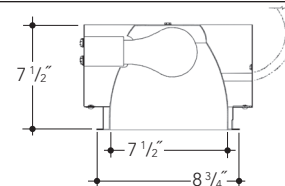

OPEN BAFFLED

Horizontal, Non-Magnetic, MRI 8" Aperture

8652 Open Baffled

Finish Options

Specify reflector finish option - see above, then add baffle finish color

- BL Black Baffle
- WH White Baffle