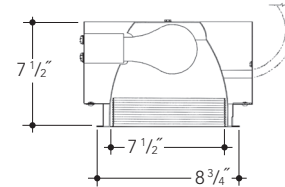

Options Descriptions

- PF - Polished Flange
- GSK - Neoprene Foam Gasketing

Vantage reserves the right to change components, finishes or design details in any manner which does not alter the installed appearance or reduce performance and intended function.

▲ See Options pages for other options and finishes.
Vantage recommends the use of Philips or Sylvania lamps.