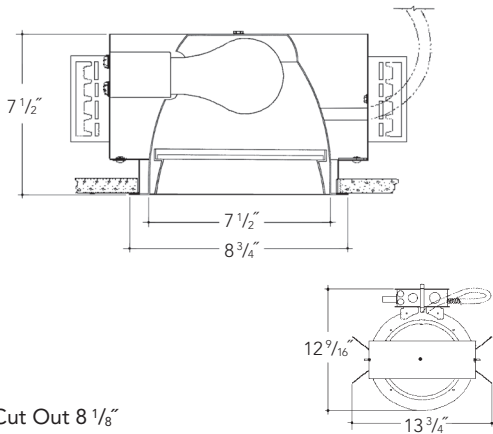

DIMENSIONS

Ceiling Cut Out 8 1/8"

FEATURES

All aluminum construction with stainless steel and brass hardware for MRI facilities. Mounting frame with integral plaster ring and adjustable height mounting brackets with cutouts for various mounting methods. Mounting bars (included) suitable for use in MRI. Brackets will accept C-Channel or other mounting bars. (supplied by others)

Junction box, prewired and grounded with easy access from below. Listed for through branch circuit wiring. *UL Listed*. Thermal cut-out provided.

Aluminum heat sink socket cup with stainless steel and brass hardware. Keyslots in reflector for easy connection to socket cup. *UL Listed* medium base porcelain socket, with nickel plated brass screw shell.