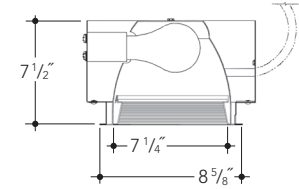

Baffled Finish Options

- BL Black Baffle
- WH White Baffle

Options Descriptions

- PF - Polished Flange
- TR - Tamper Resistant
- DGSK - Silicone-Sealed Lens & Gasketing

Vantage reserves the right to change components, finishes or design details in any manner which does not alter the installed appearance or reduce performance and intended function.

▲ See Options pages for other options and finishes.
Vantage recommends the use of Philips or Sylvania lamps.