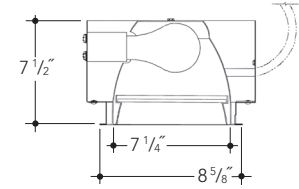

LENSED BAFFLED

Horizontal, Non-Magnetic, MRI 8" Aperture

1. 8671 Tempered Clear
   - 8674 Tempered Prismatic
2. Reflector standard Clear "Alzak".
   Other options consult factory.