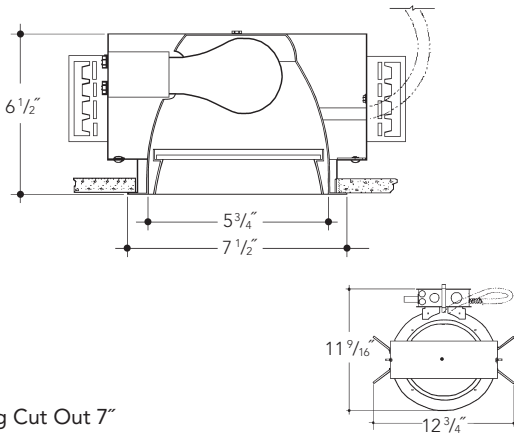

**DIMENSIONS**

Ceiling Cut Out 7"

**FEATURES**

All aluminum construction with stainless steel and brass hardware for MRI facilities. Mounting frame with integral plaster ring and adjustable height mounting brackets with cutouts for various mounting methods. Mounting bars (included) suitable for use in MRI. Brackets will accept C-Channel or other mounting bars. (supplied by others)

Junction box, prewired and grounded with easy access from below. Listed for through branch circuit wiring. *UL Listed*. Thermal cut-out provided.

Aluminum heat sink socket cup with stainless steel and brass hardware. Keyslots in reflector for easy connection to socket cup. *UL Listed* medium base porcelain socket, with nickel plated brass screw shell.