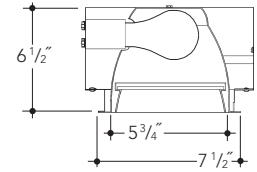

LENSED BAFFLED

Horizontal, Non-Magnetic, MRI 7" Aperture

1. 7621 Tempered Clear
   - 7624 Tempered Prismatic
2. Reflector standard Clear "Alzak".
   Other options consult factory.