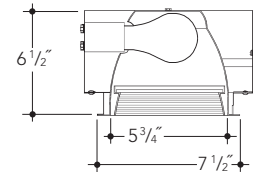

Baffled Finish Options

- BL Black Baffle
- WH White Baffle

Options Descriptions

- PF - Polished Flange
- TR - Tamper Resistant
- DGSK - Silicone-Sealed Lens & Gasketing

Vantage reserves the right to change components, finishes or design details in any manner which does not alter the installed appearance or reduce performance and intended function.

▲ See Options pages for other options and finishes.
Vantage recommends the use of Philips or Sylvania lamps.