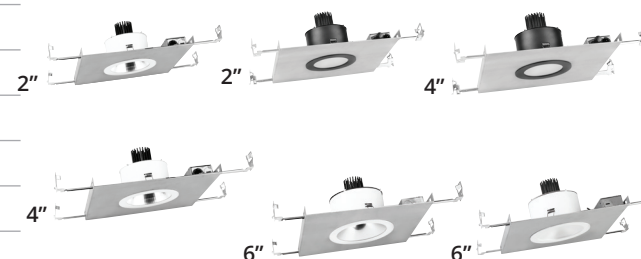

Capela NCFAQ*

Shape	Round, Square
Reflector Type	Regressed
Aperture	2,3,4,6
Lumens	700 & 1300 (2 & 3 inch), 700, 1300 & 2000 (4 & 6 inch)
Driver	STANDARD 0-10V TO 1%
EM	Up to quantity 30

*NCFAQ INCLUDES NEW CONSTRUCTION FRAME, DRIVER BOX AND PLUG AND PLAY WIRING TO COMPLETE ROUGH-IN AND FOR EASY REFLECTOR AND LED LIGHTENGINE INSTALLATION

C-Class NCFAQ*

Shape	Round
Reflector Type	Open, Lensed
Aperture	2,4,6
Lumens	Up to 2,000
Driver	STANDARD 0-10V TO 10%
EM	Up to quantity 30

*NCFAQ INCLUDES NEW CONSTRUCTION FRAME, DRIVER BOX AND PLUG AND PLAY WIRING TO COMPLETE ROUGH-IN AND FOR EASY REFLECTOR AND LED LIGHTENGINE INSTALLATION