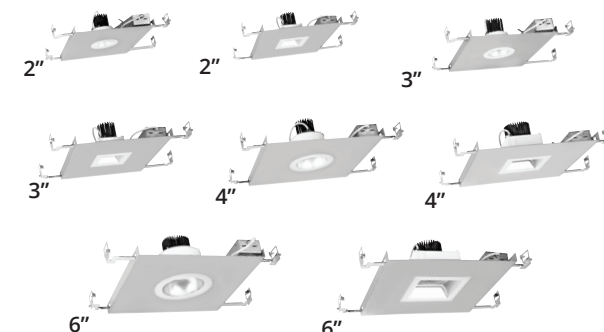

Capela NCFAQ*

Shape	Round, Square
Reflector Type	Regressed
Aperture	2,3,4,6
Lumens	700 & 1300 (2 & 3 inch), 700, 1300 & 2000 (4 & 6 inch)
Driver	STANDARD 0-10V TO 1%
EM	Up to quantity 30

*NCFAQ INCLUDES NEW CONSTRUCTION FRAME, DRIVER BOX AND PLUG AND PLAY WIRING TO COMPLETE ROUGH-IN AND FOR EASY REFLECTOR AND LED LIGHTENGINE INSTALLATION