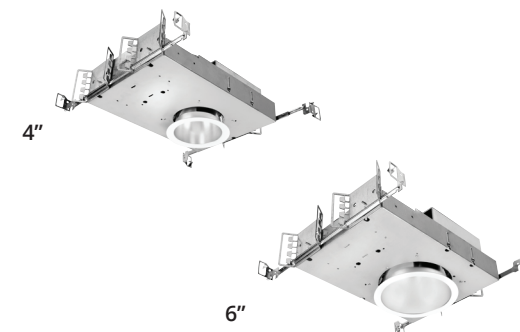

Capela NCFAQ*

Shape	Round, Square
Reflector Type	Regressed
Aperture	2,3,4,6
Lumens	700 & 1300 (2 & 3 inch), 700, 1300 & 2000 (4 & 6 inch)
Driver	STANDARD 0-10V TO 1%
EM	Up to quantity 30

*NCFAQ INCLUDES NEW CONSTRUCTION FRAME, DRIVER BOX AND PLUG AND PLAY WIRING TO COMPLETE ROUGH-IN AND FOR EASY REFLECTOR AND LED LIGHTENGINE INSTALLATION