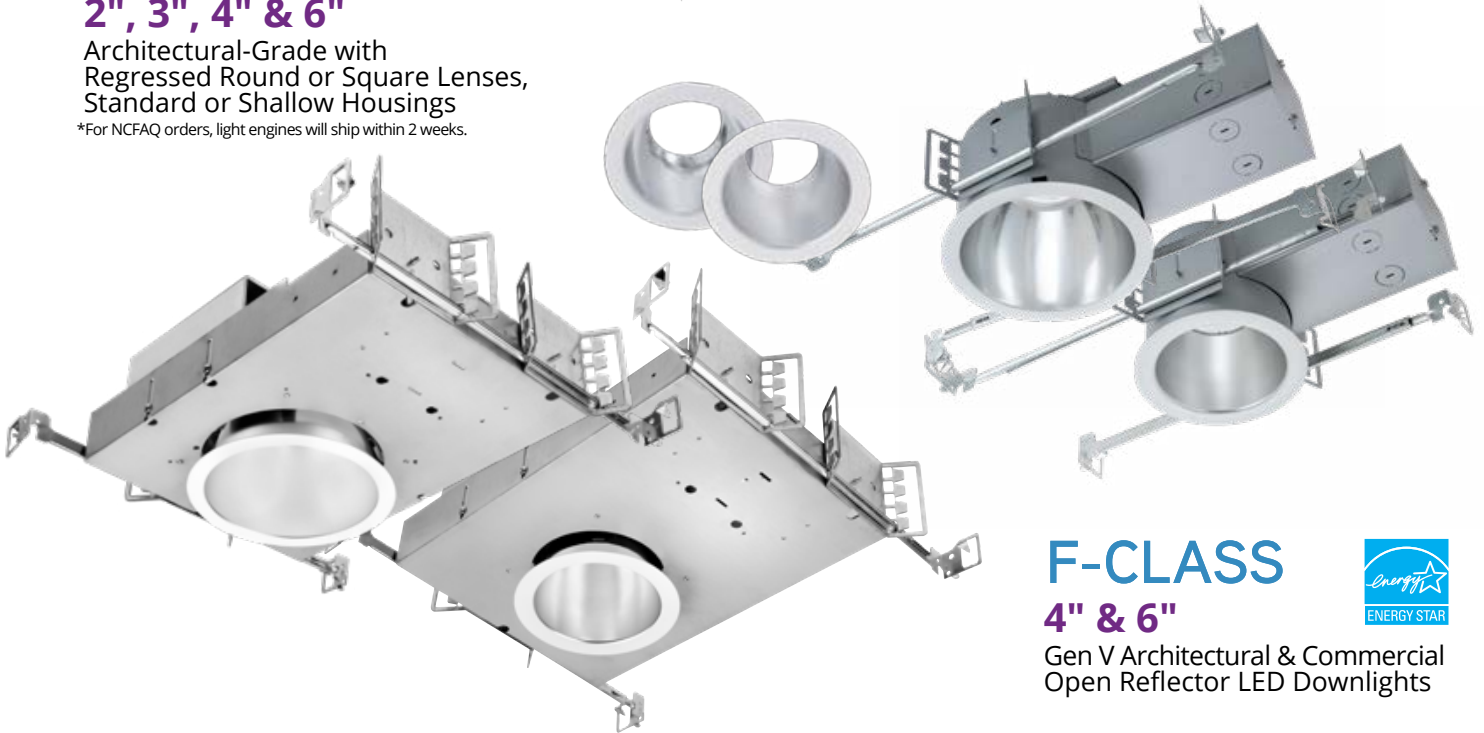

VELOCITY QUICK SHIP

2 BUSINESS DAYS

Capela[®]
SERIES

2", 3", 4" & 6"

Architectural-Grade with
Regressed Round or Square Lenses,
Standard or Shallow Housings

*For NCFQA orders, light engines will ship within 2 weeks.

F-CLASS

4" & 6"

Gen V Architectural & Commercial
Open Reflector LED Downlights

All Velocity Quick Ship items
shown are Buy American Act
Compliant and Manufactured
in Rhode Island, USA.

Please refer to product
spec sheets for eligible
options.

VANTAGE VELOCITY QUICK SHIP
Shipping Within 2 Business Days

VED SERIES

4" & 6"

Open Reflector LED Downlights
for New Construction & Retrofits

All Velocity Quick Ship items shown are Buy American Act Compliant and Manufactured in Rhode Island, USA.