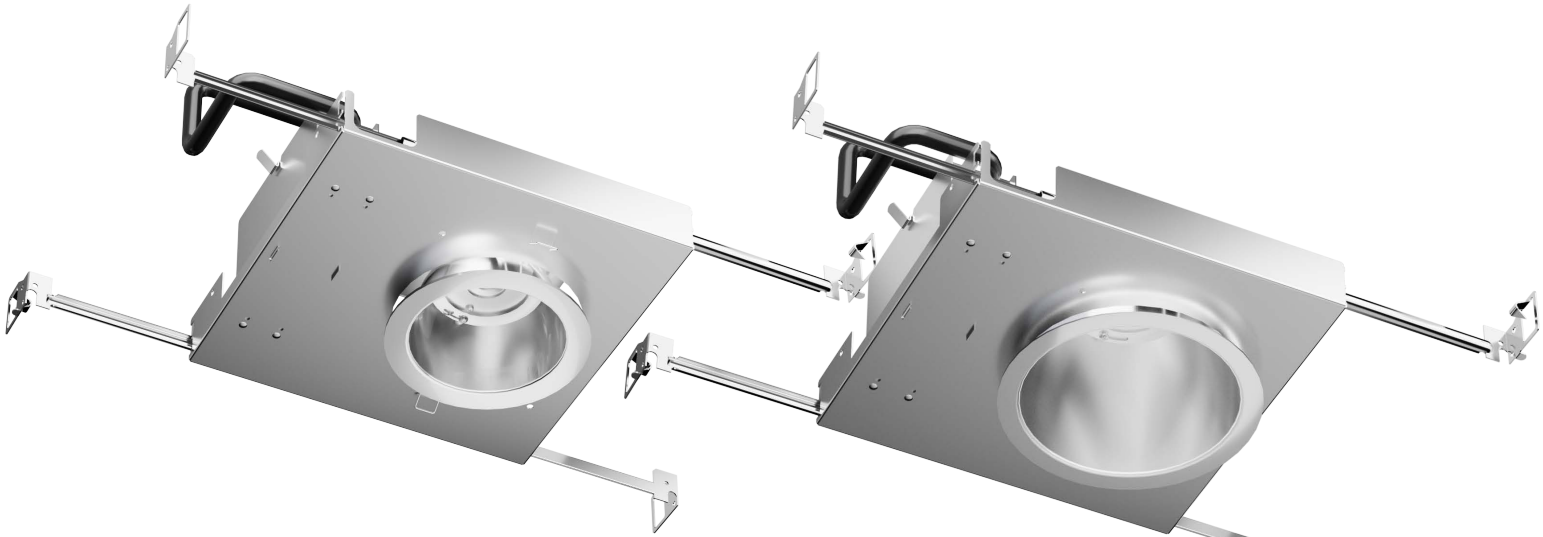

VELOCITY QUICK SHIP

2 BUSINESS DAYS

Capela[®]
SERIES

2", 3", 4" & 6"

Architectural-Grade with
Regressed Round or Square Lenses,
Standard or Shallow Housings

*For NCFQA orders, light engines will ship within 2 weeks.

F-CLASS

4" & 6"

Gen V Architectural & Commercial
Open Reflector LED Downlights

All Velocity Quick Ship items
shown are Buy American Act
Compliant and Manufactured
in Rhode Island, USA.

Please refer to product
spec sheets for eligible
options.

VED SERIES

4" & 6"

Open Reflector LED Downlights
for New Construction & Retrofits

VED SERIES

IC-Rated

4" & 6"

Open Reflector LED Downlights
for New Construction, rated for
Insulated Ceilings

All Velocity Quick Ship items
shown are Buy American Act
Compliant and Manufactured
in Rhode Island, USA.