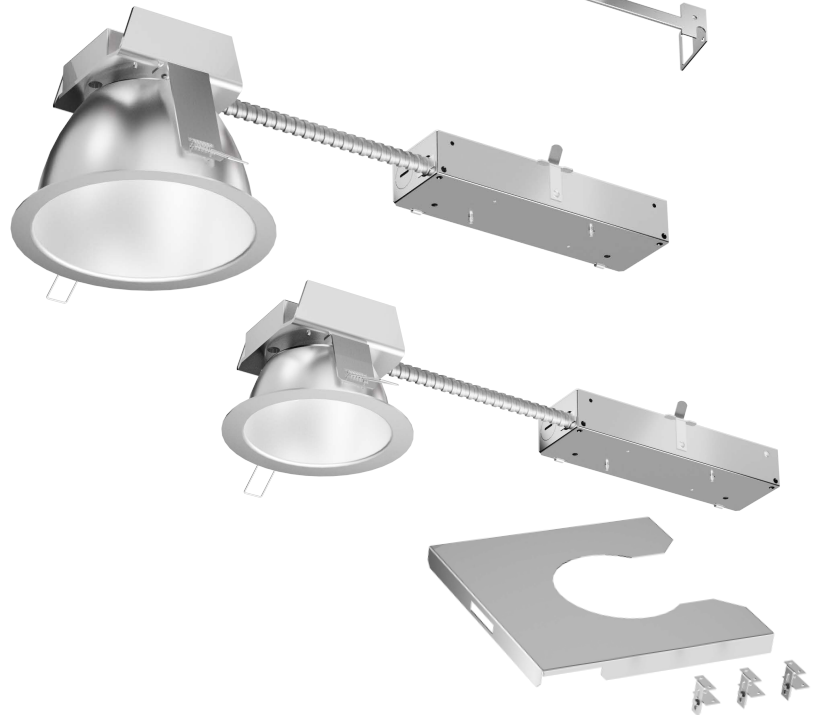

VED SERIES

4" & 6"

Open Reflector LED Downlights
for New Construction & Retrofits

VED SERIES

IC-Rated

4" & 6"

Open Reflector LED Downlights
for New Construction, rated for
Insulated Ceilings

All Velocity Quick Ship items
shown are Buy American Act
Compliant and Manufactured
in Rhode Island, USA.