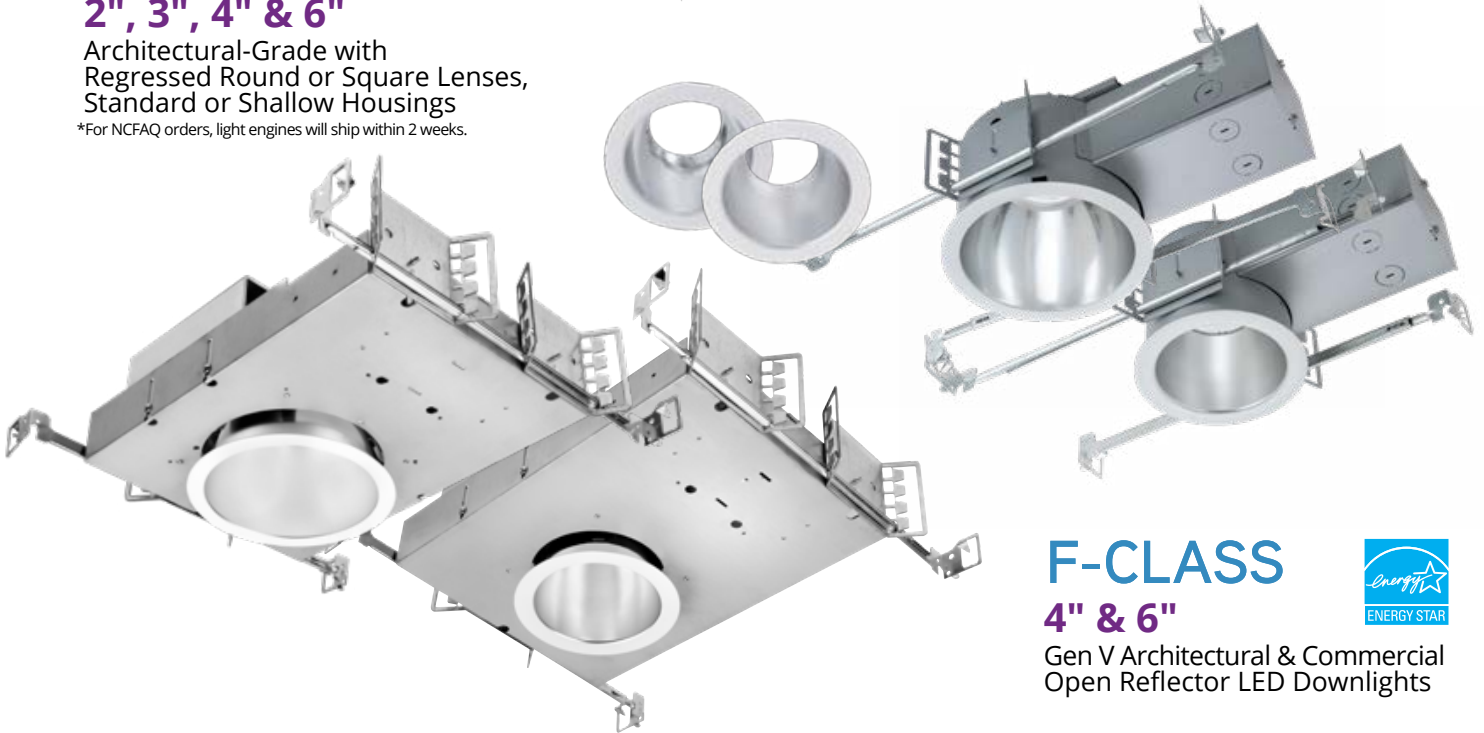

VELOCITY QUICK SHIP

2 BUSINESS DAYS

Capela[®]
SERIES

2", 3", 4" & 6"

Architectural-Grade with
Regressed Round or Square Lenses,
Standard or Shallow Housings

*For NCFQA orders, light engines will ship within 2 weeks.

F-CLASS

4" & 6"

Gen V Architectural & Commercial
Open Reflector LED Downlights

All Velocity Quick Ship items
shown are Buy American Act
Compliant and Manufactured
in Rhode Island, USA.

Please refer to product
spec sheets for eligible
options.

VED SERIES

4" & 6"

Open Reflector LED Downlights
for New Construction & Retrofits

VED SERIES

IC-Rated

4" & 6"

Open Reflector LED Downlights
for New Construction, rated for
Insulated Ceilings

All Velocity Quick Ship items
shown are Buy American Act
Compliant and Manufactured
in Rhode Island, USA.