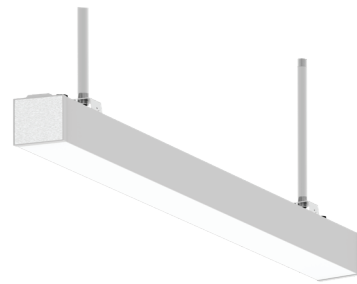

ARCHITECTURAL FLAIR GUIDE

Linear

(Pendant & Surface Mount)

WET LOCATION LINEAR PENDANT **NEW**

Now bring your exterior applications to life with a special designed wet location linear pendant. This aluminum extrusion is 3.5" wide for a bold yet minimal look with a sealed lens to keep out moisture and bugs. Specially designed power cord and mounting kits allows the fixture to be pendant or surface mounted. Choose individual fixtures or fixtures made especially for continuous runs. Both versions complete with all mounting brackets and joiner accessories. Available in satin aluminum and in 4000 and 5000 kelvin or consult for other custom options.