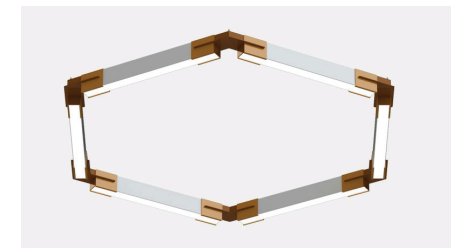

PLY23 HEXAGON DIRECT AND INDIRECT

The PLY23 Hexagon uses 2”X3” linears and uniquely designed brackets that allow for an easy “plug and play” installation.

ITEM NO.	DESCRIPTION
PLY23PFR69LUT72WD120WDMVWH40KRD-HX	24" L23/ 61" DIA x 3.23" H/ HEXAGON
PLY23PFR109LUT144WD240WDMVWH40KRD-HX	48" L23/ 109" DIA x 3.23" H/ HEXAGON
PLY23PFR157LUT180WD300WDMVWH40KRD-HX	72" L23/ 157" DIA x 3.23" H/ HEXAGON
PLY23PFR205LUT240WD400WDMVWH40KRD-HX	96" L23/ 205" DIA x 3.23" H/ HEXAGON

EM6 G120 OS2 D1MV 90CRI CCT1

Hanging Kits with 5 Wire 5 Ft Included.