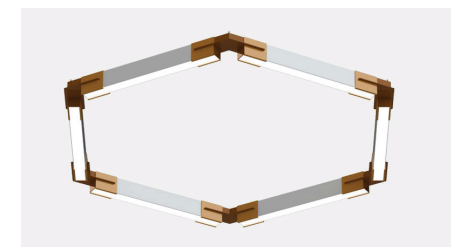

PLY23 HEXAGON DIRECT ONLY

The PLY23 Hexagon uses 2”X3” linears and uniquely designed brackets that allow for an easy “plug and play” installation.

ITEM NO.	DESCRIPTION
PLY23PFR69LT120WDMVWH40KRD-HX	24" L23/ 61" DIA x 3.23" H/ DOWN ONLY/ HEXAGON
PLY23PFR109LT240WDMVWH40KRD-HX	48" L23/ 109" DIA x 3.23" H/ DOWN ONLY/ HEXAGON
PLY23PFR157LT300WDMVWH40KRD-HX	72" L23/ 157" DIA x 3.23" H/ DOWN ONLY/ HEXAGON
PLY23PFR205LT400WDMVWH40KRD-HX	96" L23/ 205" DIA x 3.23" H/ DOWN ONLY/ HEXAGON

EM6 G120 OS2 D1MV 90CRI CCT1

Hanging Kits with 5 Wire 5 Ft Included.