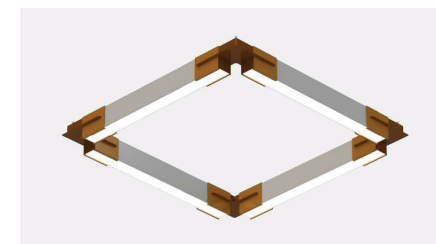

EM6 G120 OS2 D1MV 90CRI CCT1

Hanging Kits with 5 Wire 5 Ft Included.

Most fixtures are available in a range of finishes, see page 196.

EASY TO INSTALL, HARD TO IGNORE.

When designing the PLY series, ease of ordering and install were of top priority. Simply order using one item number that includes everything needed for install. Assemble within minutes by following simplified installation instructions available for download at sayliteshowcase.com.

PLY23 TRIANGLE DIRECT AND INDIRECT

The PLY23 Triangle uses 2"X3" linears and uniquely designed brackets that allow for an easy "plug and play" installation.

ITEM NO.	DESCRIPTION
PLY23PFR30X35LUT36WD60WDMVWH40KRD-TR	24" L23/ 30" W x 35" L x 3.23" H/ TRIANGLE
PLY23PFR51X59LUT72WD120WDMVWH40KRD-TR	48" L23/ 51" W x 59" L x 3.23" H/ TRIANGLE
PLY23PFR72X83LUT108WD180WDMVWH40KRD-TR	72" L23/ 72" W x 83" L x 3.23" H/ TRIANGLE
PLY23PFR93X107LUT144WD240WDMVWH40KRD-TR	96" L23/ 93" W x 107" L x 3.23" H/ TRIANGLE