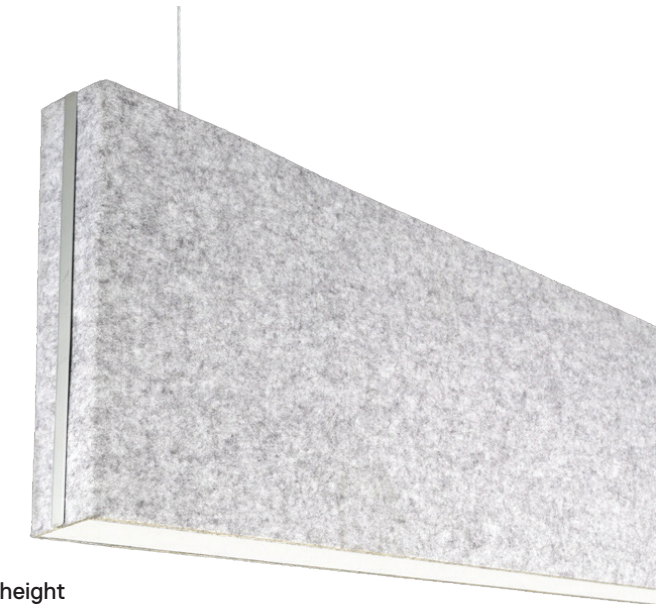

Acoustical Lighting

LINEAR BAFFLE ACOUSTIC

This highly customizable fixture seamlessly integrates quality lighting with sound absorbing technology. With four different length options, three different height options, and three different end styles, the creative possibilities are endless for your unique space. It is functional as a stand alone fixture or as part of a matching baffle system.

SERIES	LENGTH	X	HEIGHT	GEAR	DIRECT/INDIRECT	WATTAGE & LUMENS		DRIVER	COLOR TEMP		
LAB Linear Acoustic Baffle	24	24.00"	12	LY	D	12W	12 Watts	DMV G120	0-10V dimming Triac or ELV dimming at 120V only	30K	3000K
			16		U		1320 Lumens			35K	3500K
			24		24.00"		24Watts			40K	4000K
	48	48.00"	Consult for other height options		24W	24 Watts	50K			5000K	
			24	2640 Lumens							
			48W	48 Watts							
72	72.00"	36W	36 Watts	72W	72 Watts						
			3960 Lumens		7920 Lumens						
			52W		52 Watts						
96	96.00"	96W	96 Watts	96W	10560 Lumens						
			10560 Lumens								

FLAIR A	FLAIR B	MATERIAL CLASS	OPTIONS	
A52	Latte	Blank	Class B	HC605WH
A50	Caramel	W	Class A	HC605WHNPF
A43	Lava	M		

Cable kit with 6' cable & 5 wire power feed/cable incl., clear cord and white canopy (included power feed and non-power feed)
Cable kit with 6' cable & white canopy, non power feed (non-power feed only)

Consult for pricing.

Unit Baffles

SERIES	LENGTH	X	HEIGHT	FLAIR A	FLAIR B	MATERIAL CLASS	OPTIONS	
LAB Linear Acoustic Baffle	24	24.00"	12	A52	Latte	Blank	Class B	HC605WHNPF
	48	48.00"	16	A50	Caramel	W	Class A	HC612WHNPF
	72	72.00"	24	A43	Lava	M		
	96	96.00"						

Cable kit with 6' cable & white canopy, non power feed (non-power feed only)
Cable kit with 12' cable & white canopy, non power feed (non-power feed only)