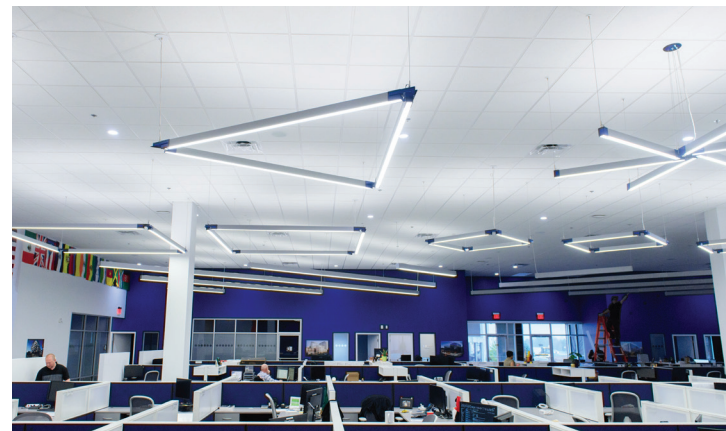

HEX LINEAR CONNECTOR SERIES

Explore infinite design possibilities and add a unique element to your existing design by tapping into nature's strongest shape. The brand-NEW HEX Series provides opportunities to make each design space your own allowing you to make a statement with lighting! Utilize a single HEX or a 3 Light HEX individually or in a cluster design to make the perfect hanging fixture. Ideal for large circulation spaces or conference rooms.