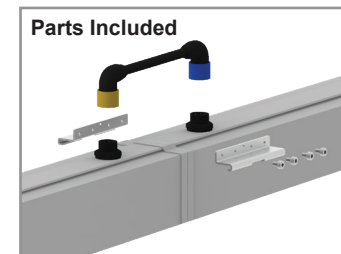

ARCHITECTURAL FLAIR GUIDE

Linear

(Pendant & Surface Mount)

WET LOCATION LINEAR PENDANT **NEW**

Now bring your exterior applications to life with a special designed wet location linear pendant. This aluminum extrusion is 3.5" wide for a bold yet minimal look with a sealed lens to keep out moisture and bugs. Specially designed power cord and mounting kits allows the fixture to be pendant or surface mounted. Choose individual fixtures or fixtures made especially for continuous runs. Both versions complete with all mounting brackets and joiner accessories. Available in satin aluminum and in 4000 and 5000 kelvin or consult for other custom options.