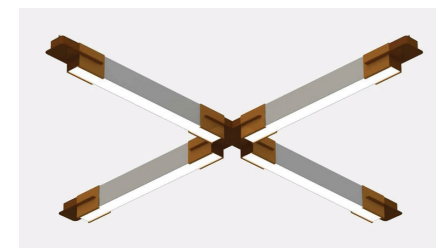

PLY23 CROSS DIRECT ONLY

The PLY23 Cross uses 2”X3” linears and uniquely designed brackets that allow for an easy “plug and play” installation.

ITEM NO.	DESCRIPTION
PLY23PFR60X60LT80WDMVWH40KRD-CR	24" L23/ 60" W x 60" L / DOWN ONLY/ CROSS
PLY23PFR108X108LT160WDMVWH40KRD-CR	48" L23/ 108" W x 108" L / DOWN ONLY/ CROSS
PLY23PFR156X156LT240WDMVWH30KRD-CR	72" L23/ 156" W x 156" L / DOWN ONLY/ CROSS
PLY23PFR204X204LT320WDMVWH30KRD-CR	96" L23/ 204" W x 204" L / DOWN ONLY/ CROSS

EM6 G120 OS2 D1MV 90CRI CCT1

Hanging Kits with 5 Wire 5 Ft Included.