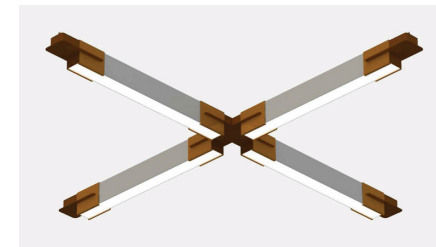

PLY23 CROSS DIRECT AND INDIRECT

The PLY23 Cross uses 2”X3” linears and uniquely designed brackets that allow for an easy “plug and play” installation.

ITEM NO.	DESCRIPTION
PLY23PFR60X60LUT48WD80WDMVWH40KRD-CR	24" L23/ 60" W x 60" L / CROSS
PLY23PFR108X108LUT96WD160WDMVWH40KRD-CR	48" L23/ 108" W x 108" L / CROSS
PLY23PFR156X156LUT144WD240WDMVWH30KRD-CR	72" L23/ 156" W x 156" L / CROSS
PLY23PFR204X204LUT192WD320WDMVWH30KRD-CR	96" L23/ 204" W x 204" L / CROSS

EM6 G120 OS2 D1MV 90CRI CCT1

Hanging Kits with 5 Wire 5 Ft Included.