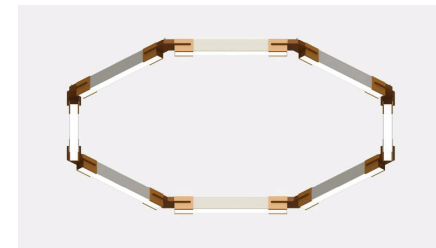

ITEM NO.	DESCRIPTION
PLY23PFR69LT120WDMVWH40KRD-HX	24" L23/ 61" DIA x 3.23" H/ DOWN ONLY/ HEXAGON
PLY23PFR109LT240WDMVWH40KRD-HX	48" L23/ 109" DIA x 3.23" H/ DOWN ONLY/ HEXAGON
PLY23PFR157LT300WDMVWH40KRD-HX	72" L23/ 157" DIA x 3.23" H/ DOWN ONLY/ HEXAGON
PLY23PFR205LT400WDMVWH40KRD-HX	96" L23/ 205" DIA x 3.23" H/ DOWN ONLY/ HEXAGON

EM6 G120 OS2 D1MV 90CRI CCT1

Hanging Kits with 5 Wire 5 Ft Included.

PLY23 OCTAGON DIRECT AND INDIRECT

The PLY23 Octagon uses 2”X3” linears and uniquely designed brackets that allow for an easy “plug and play” installation.

EM6 G120 OS2 D1MV 90CRI CCT1

Hanging Kits with 5 Wire 5 Ft Included.

PLY23 OCTAGON DIRECT ONLY

The PLY23 Octagon uses 2”X3” linears and uniquely designed brackets that allow for an easy “plug and play” installation.