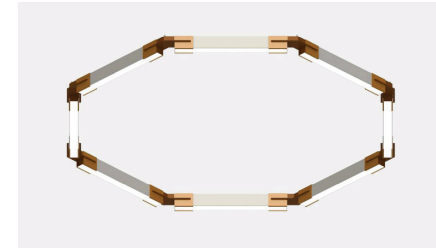

EM6 G120 OS2 D1MV 90CRI CCT1

Hanging Kits with 5 Wire 5 Ft Included.

PLY23 HEXAGON DIRECT ONLY

The PLY23 Hexagon uses 2”X3” linears and uniquely designed brackets that allow for an easy “plug and play” installation.

ITEM NO.	DESCRIPTION
PLY23PFR69LT120WDMVWH40KRD-HX	24" L23/ 61" DIA x 3.23" H/ DOWN ONLY/ HEXAGON
PLY23PFR109LT240WDMVWH40KRD-HX	48" L23/ 109" DIA x 3.23" H/ DOWN ONLY/ HEXAGON
PLY23PFR157LT300WDMVWH40KRD-HX	72" L23/ 157" DIA x 3.23" H/ DOWN ONLY/ HEXAGON
PLY23PFR205LT400WDMVWH40KRD-HX	96" L23/ 205" DIA x 3.23" H/ DOWN ONLY/ HEXAGON

EM6 G120 OS2 D1MV 90CRI CCT1

Hanging Kits with 5 Wire 5 Ft Included.

PLY23 OCTAGON DIRECT AND INDIRECT

The PLY23 Octagon uses 2”X3” linears and uniquely designed brackets that allow for an easy “plug and play” installation.