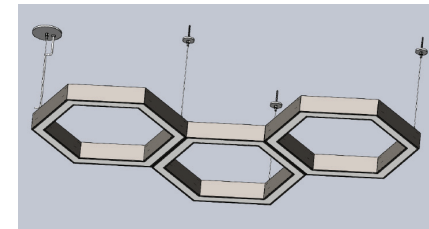

Architectural Flair

Exceed your lighting expectations, not your budget.

Whether you're revitalizing an existing space or designing a new one, finding the right lighting shouldn't come down to a decision between visual appeal or affordability. At Vantage Lighting, we believe in delivering both.

Our Architectural Flair collection makes it easy to turn heads and create an impression from lighting designed with beauty and personality at its core. Every fixture is built with the latest energy-saving, long-lasting LED technology you depend on. And because of our efficient USA-based manufacturing structure and industrial designs, we offer a fair value that doesn't come at the expense of your bottom line.