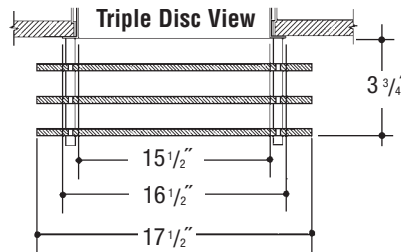

Architectural Decorative

Job Name _____

Type _____

DD-0333

16" DecoDisc

Description – DecoDiscs are suspended decorative elements that add interest and creativity to the lighted environment. Specify DecoDiscs for use with Vantage downlights, cylinders or DecoBays.

- Glass DecoDiscs (GD) in 1/4" clear, Soda Lime Green (SL) or colors, Fully Frosted Discs (FD) or Open Centers (OC).
- Acrylic DecoDiscs (AD) in clear or colors, Fully Frosted Discs (FD) or Open Centers (OC).
- Metal DecoDiscs (MD) in Aluminum (AL), Steel (ST), Copper (CO) or Brass (BS) or Horizontal Perforated Metal (HPD).
- Single (DD-03), Double (DD-033), Triple (DD-0333) Tier DecoDiscs available. Specify all options and dimensions required.
- Consult Factory for additional options modifications or custom capabilities.

Catalog Number **DD-0** _____

DD-03-16 (Single Tier)

Option

Option

Option

Option

Option

Option

DD-033-16 (Double Tier)

DD-0333-16 (Triple Tier)

Specify Options ▲

SSS	Stainless Steel Standoffs (3 @ 120° Standard, 4 @ 90° Custom)
PBS	Polish Brass Standoffs (3 @ 120° Standard, 4 @ 90° Custom)
ABS	Antique Bronze Standoffs (3 @ 120° Standard, 4 @ 90° Custom)
FL	Flush Disc
AD	Acrylic Disc
MD	Metal Disc
GD	1/4" Clear Glass Disc
SL	1/4" Soda Lime Green Glass Disc
FD	Fully Frosted Disc
OC	Open Center Disc
FO	Frosted Outer Disc
FC	Frosted Center Disc
SQ	Square or Rectangle Disc
OV	Oval Disc (L" x W") (Specify Dimensions/Consult Factory)
HPD	Horizontal Perforated Metal Disc

RD	Ring Disc
CD	Clear Disc
AL	Aluminum Disc
ST	Steel Disc
CO	Copper Disc
BS	Brass Disc

Glass Disc Colors

RD	Red
BL	Blue
GR	Green
AM	Amber
YL	Yellow
CC	Custom Color

▲ See Options and Finishes pages for a list of additional finishes and equipment.