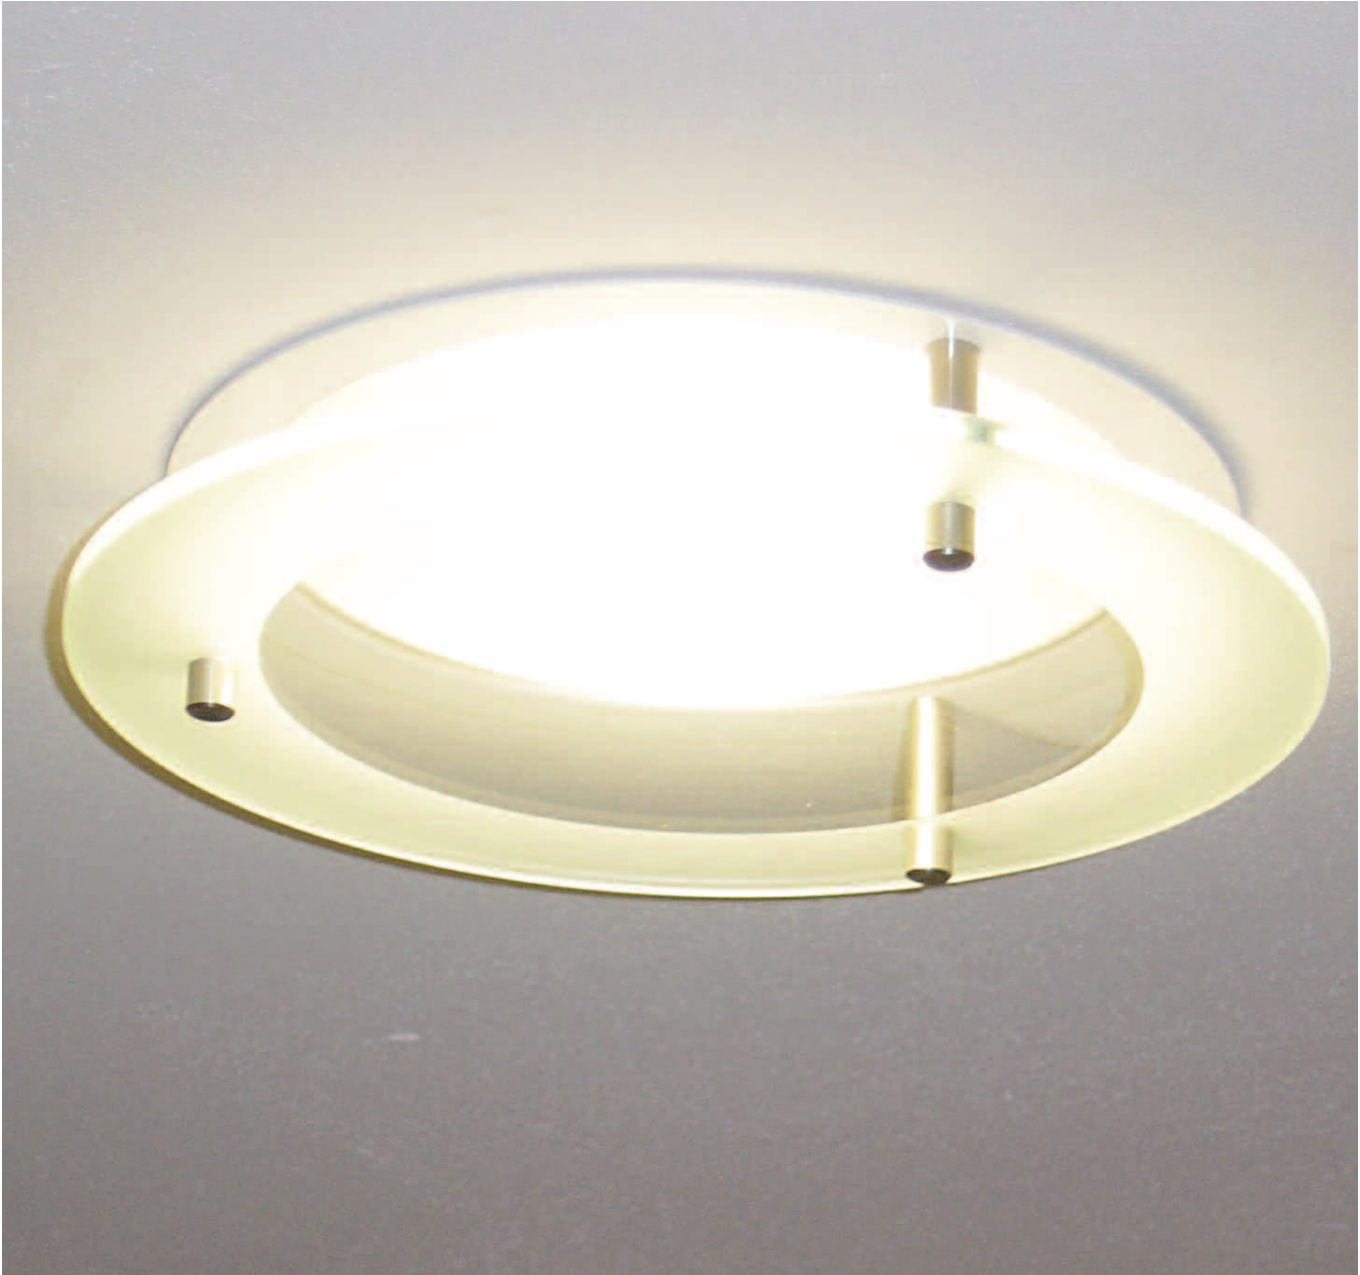

A r c h i t e c t u r a l   D e c o D i s c

Job Name _____

Type _____

**4"-12"
DecoDisc**

DD-03-SSS-GD-F0

Vantage

Luminaires

09/07

▲ See Options and Finishes pages for a list of additional finishes and equipment.

Vantage reserves the right to change components, finishes or design details in any manner which does not alter the installed appearance or reduce performance and intended function.

76 Community Avenue Plainfield, CT 06374
voice (860)564.4512 fax (860)564.4854
www.vantageltg.com