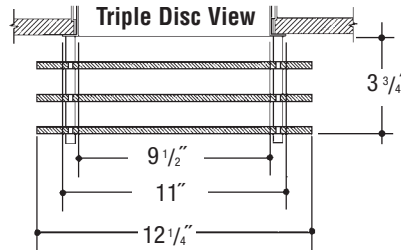

Architectural Decorative

Job Name _____

Type _____

DD-03-SSS-99(5")-GD-99(20")-SL-FD

DD-03-FL

DD-0333

**10"
DecoDisc**

DD-03

DD-033

Description – DecoDiscs are suspended decorative elements that add interest and creativity to the lighted environment. Specify DecoDiscs for use with Vantage downlights, cylinders or DecoBays.

- Glass DecoDiscs (GD) in 1/4" clear, Soda Lime Green (SL) or colors, Fully Frosted Discs (FD) or Open Centers (OC).
- Acrylic DecoDiscs (AD) in clear or colors, Fully Frosted Discs (FD) or Open Centers (OC).
- Metal DecoDiscs (MD) in Aluminum (AL), Steel (ST), Copper (CO) or Brass (BS) or Horizontal Perforated Metal (HPD).
- Single (DD-03), Double (DD-033), Triple (DD-0333) Tier DecoDiscs available. Specify all options and dimensions required.
- Consult Factory for additional options modifications or custom capabilities.