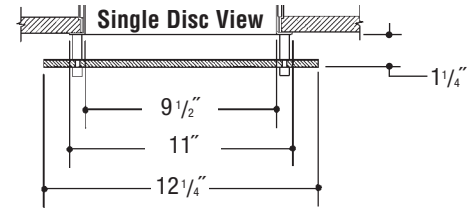

Architectural Decorative

Job Name _____

Type _____

DD-03-SSS-99(5")-GD-99(20")-SL-FD

DD-03-FL

DD-0333

**10"
DecoDisc**

DD-03

DD-033

Description – DecoDiscs are suspended decorative elements that add interest and creativity to the lighted environment. Specify DecoDiscs for use with Vantage downlights, cylinders or DecoBays.

- Glass DecoDiscs (GD) in 1/4" clear, Soda Lime Green (SL) or colors, Fully Frosted Discs (FD) or Open Centers (OC).
- Acrylic DecoDiscs (AD) in clear or colors, Fully Frosted Discs (FD) or Open Centers (OC).
- Metal DecoDiscs (MD) in Aluminum (AL), Steel (ST), Copper (CO) or Brass (BS) or Horizontal Perforated Metal (HPD).
- Single (DD-03), Double (DD-033), Triple (DD-0333) Tier DecoDiscs available. Specify all options and dimensions required.
- Consult Factory for additional options modifications or custom capabilities.