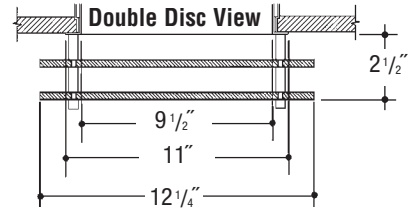

Architectural Decorative

Job Name _____

Type _____

DD-03-SSS-99(5")-GD-99(20")-SL-FD

DD-03-FL

DD-0333

**10"
DecoDisc**

DD-03

DD-033

Description – DecoDiscs are suspended decorative elements that add interest and creativity to the lighted environment. Specify DecoDiscs for use with Vantage downlights, cylinders or DecoBays.

- Glass DecoDiscs (GD) in 1/4" clear, Soda Lime Green (SL) or colors, Fully Frosted Discs (FD) or Open Centers (OC).
- Acrylic DecoDiscs (AD) in clear or colors, Fully Frosted Discs (FD) or Open Centers (OC).
- Metal DecoDiscs (MD) in Aluminum (AL), Steel (ST), Copper (CO) or Brass (BS) or Horizontal Perforated Metal (HPD).
- Single (DD-03), Double (DD-033), Triple (DD-0333) Tier DecoDiscs available. Specify all options and dimensions required.
- Consult Factory for additional options modifications or custom capabilities.