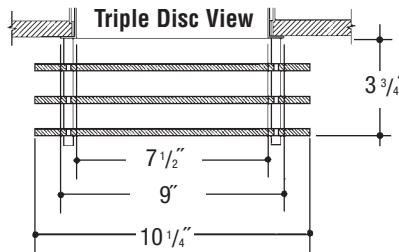

Architectural Decorative

Job Name _____

Type _____

**8"
DecoDisc**

DD-0333

Description – DecoDiscs are suspended decorative elements that add interest and creativity to the lighted environment. Specify DecoDiscs for use with Vantage downlights, cylinders or DecoBays.

- Glass DecoDiscs (GD) in 1/4" clear, Soda Lime Green (SL) or colors, Fully Frosted Discs (FD) or Open Centers (OC).
- Acrylic DecoDiscs (AD) in clear or colors, Fully Frosted Discs (FD) or Open Centers (OC).
- Metal DecoDiscs (MD) in Aluminum (AL), Steel (ST), Copper (CO) or Brass (BS), Horizontal Perforated Metal (HPD) or Vertical Perforated Metal (VPD).
- Single (DD-03), Double (DD-033), Triple (DD-0333) Tier DecoDiscs available. Specify all options and dimensions required.
- Faceted Specular Clear (FAC) or Matte White (FAC/MWH) Cone.
- Consult Factory for additional options modifications or custom capabilities.

Catalog Number **DD-0** _____

DD-03-08 (Single Tier)

Option

Option

Option

Option

Option

Option

DD-033-08 (Double Tier)

DD-0333-08 (Triple Tier)

Specify Options ▲

SSS	Stainless Steel Standoffs (3 @ 120° Standard, 4 @ 90° Custom)
PBS	Polish Brass Standoffs (3 @ 120° Standard, 4 @ 90° Custom)
ABS	Antique Bronze Standoffs (3 @ 120° Standard, 4 @ 90° Custom)
FL	Flush Disc
AD	Acrylic Disc
MD	Metal Disc
GD	1/4" Clear Glass Disc
SL	1/4" Soda Lime Green Glass Disc
FD	Fully Frosted Disc
OC	Open Center Disc (Ring)
FO	Frosted Outer Disc
FC	Frosted Center Disc
SQ	Square or Rectangle Disc
OV	Oval Disc (L" x W") (Specify Dimensions/Consult Factory)

HPD	Horizontal Perforated Metal Disc
VPD	Vertical Perforated Metal Disc
CD	Clear Disc
AL	Aluminum Disc
ST	Steel Disc
CO	Copper Disc
BS	Brass Disc
FAC	Faceted Specular Clear Cone
FAC-MWH	Faceted Matte White Cone

Glass Disc Colors