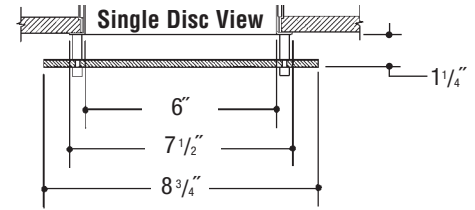

Architectural Decorative

DD-03

Description – DecoDiscs are suspended decorative elements that add interest and creativity to the lighted environment. Specify DecoDiscs for use with Vantage downlights, cylinders or DecoBays.

- Glass DecoDiscs (GD) in 1/4" clear, Soda Lime Green (SL) or colors, Fully Frosted Discs (FD) or Open Centers (OC).
- Acrylic DecoDiscs (AD) in clear or colors, Fully Frosted Discs (FD) or Open Centers (OC).
- Metal DecoDiscs (MD) in Aluminum (AL), Steel (ST), Copper (CO) or Brass (BS) or Horizontal Perforated Metal (HPD).
- Single (DD-03), Double (DD-033), Triple (DD-0333) Tier DecoDiscs available. Specify all options and dimensions required.
- Consult Factory for additional options modifications or custom capabilities.

Catalog Number **DD-0** _____

DD-03-06 (Single Tier)

Option

Option

Option

Option

Option

Option

DD-033-06 (Double Tier)

DD-0333-06 (Triple Tier)

Specify Options ▲

SSS	Stainless Steel Standoffs (3 @ 120° Standard, 4 @ 90° Custom)
PBS	Polish Brass Standoffs (3 @ 120° Standard, 4 @ 90° Custom)
ABS	Antique Bronze Standoffs (3 @ 120° Standard, 4 @ 90° Custom)
FL	Flush Disc
AD	Acrylic Disc
MD	Metal Disc
GD	1/4" Clear Glass Disc
SL	1/4" Soda Lime Green Glass Disc
FD	Fully Frosted Disc
OC	Open Center Disc (Ring)
FO	Frosted Outer Disc
FC	Frosted Center Disc
SQ	Square or Rectangle Disc
OV	Oval Disc (L" x W") (Specify Dimensions/Consult Factory)
HPD	Horizontal Perforated Metal Disc

GD	Clear Disc
AL	Aluminum Disc
ST	Steel Disc
CO	Copper Disc
BS	Brass Disc

Glass Disc Colors

RD	Red
BL	Blue
GR	Green
AM	Amber
YL	Yellow
CC	Custom Color

▲ See Options and Finishes pages for a list of additional finishes and equipment.