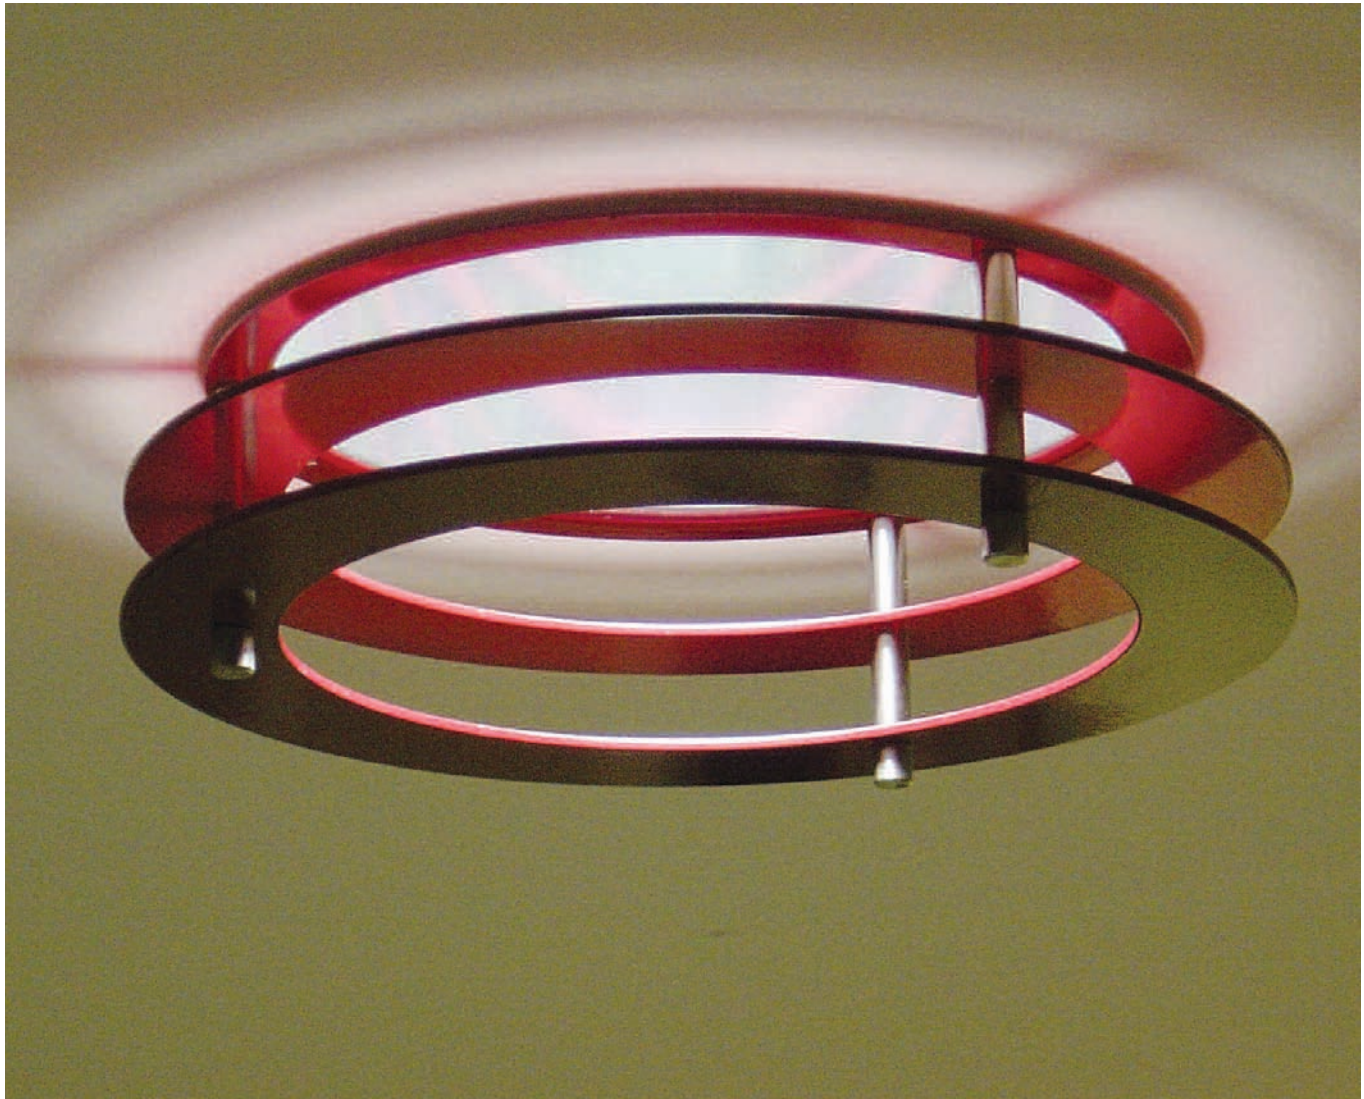

A r c h i t e c t u r a l   D e c o D i s c

Job Name _____

Type _____

**4"-12"
DecoDisc**

DD-033-SSS-MD-ST-OC-CC

Vantage

Luminaires

09/07

▲ See Options and Finishes pages for a list of additional finishes and equipment.

Vantage reserves the right to change components, finishes or design details in any manner which does not alter the installed appearance or reduce performance and intended function.

76 Community Avenue Plainfield, CT 06374
voice (860)564.4512 fax (860)564.4854
www.vantageltg.com