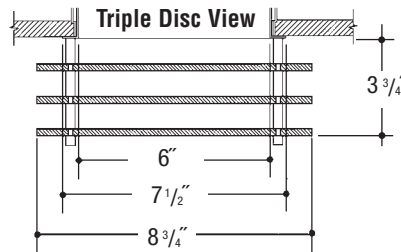

Architectural Decorative

DD-0333

Description – DecoDiscs are suspended decorative elements that add interest and creativity to the lighted environment. Specify DecoDiscs for use with Vantage downlights, cylinders or DecoBays.

- Glass DecoDiscs (GD) in 1/4" clear, Soda Lime Green (SL) or colors, Fully Frosted Discs (FD) or Open Centers (OC).
- Acrylic DecoDiscs (AD) in clear or colors, Fully Frosted Discs (FD) or Open Centers (OC).
- Metal DecoDiscs (MD) in Aluminum (AL), Steel (ST), Copper (CO) or Brass (BS) or Horizontal Perforated Metal (HPD).
- Single (DD-03), Double (DD-033), Triple (DD-0333) Tier DecoDiscs available. Specify all options and dimensions required.
- Consult Factory for additional options modifications or custom capabilities.

Catalog Number **DD-0** _____

DD-03-06 (Single Tier)

Option

Option

Option

Option

Option

Option

DD-033-06 (Double Tier)

DD-0333-06 (Triple Tier)

Specify Options ▲

SSS	Stainless Steel Standoffs (3 @ 120° Standard, 4 @ 90° Custom)
PBS	Polish Brass Standoffs (3 @ 120° Standard, 4 @ 90° Custom)
ABS	Antique Bronze Standoffs (3 @ 120° Standard, 4 @ 90° Custom)
FL	Flush Disc
AD	Acrylic Disc
MD	Metal Disc
GD	1/4" Clear Glass Disc
SL	1/4" Soda Lime Green Glass Disc
FD	Fully Frosted Disc
OC	Open Center Disc (Ring)
FO	Frosted Outer Disc
FC	Frosted Center Disc
SQ	Square or Rectangle Disc
OV	Oval Disc (L" x W") (Specify Dimensions/Consult Factory)
HPD	Horizontal Perforated Metal Disc

GD	Clear Disc
AL	Aluminum Disc
ST	Steel Disc
CO	Copper Disc
BS	Brass Disc

Glass Disc Colors

RD	Red
BL	Blue
GR	Green
AM	Amber
YL	Yellow
CC	Custom Color

▲ See Options and Finishes pages for a list of additional finishes and equipment.