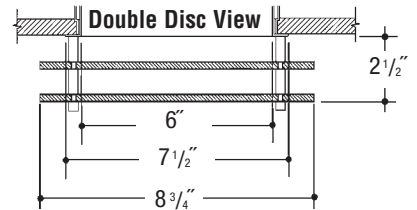

DD-033

Description – DecoDiscs are suspended decorative elements that add interest and creativity to the lighted environment. Specify DecoDiscs for use with Vantage downlights, cylinders or DecoBays.

- Glass DecoDiscs (GD) in 1/4" clear, Soda Lime Green (SL) or colors, Fully Frosted Discs (FD) or Open Centers (OC).
- Acrylic DecoDiscs (AD) in clear or colors, Fully Frosted Discs (FD) or Open Centers (OC).
- Metal DecoDiscs (MD) in Aluminum (AL), Steel (ST), Copper (CO) or Brass (BS) or Horizontal Perforated Metal (HPD).
- Single (DD-03), Double (DD-033), Triple (DD-0333) Tier DecoDiscs available. Specify all options and dimensions required.
- Consult Factory for additional options modifications or custom capabilities.

Catalog Number **DD-0** _____

DD-03-06 (Single Tier)

Option

Option

Option

Option

Option

Option

DD-033-06 (Double Tier)

DD-0333-06 (Triple Tier)

Specify Options ▲

SSS	Stainless Steel Standoffs (3 @ 120° Standard, 4 @ 90° Custom)
PBS	Polish Brass Standoffs (3 @ 120° Standard, 4 @ 90° Custom)
ABS	Antique Bronze Standoffs (3 @ 120° Standard, 4 @ 90° Custom)
FL	Flush Disc
AD	Acrylic Disc
MD	Metal Disc
GD	1/4" Clear Glass Disc
SL	1/4" Soda Lime Green Glass Disc
FD	Fully Frosted Disc
OC	Open Center Disc (Ring)
FO	Frosted Outer Disc
FC	Frosted Center Disc
SQ	Square or Rectangle Disc
OV	Oval Disc (L" x W") (Specify Dimensions/Consult Factory)
HPD	Horizontal Perforated Metal Disc

GD	Clear Disc
AL	Aluminum Disc
ST	Steel Disc
CO	Copper Disc
BS	Brass Disc

Glass Disc Colors

RD	Red
BL	Blue
GR	Green
AM	Amber
YL	Yellow
CC	Custom Color

▲ See Options and Finishes pages for a list of additional finishes and equipment.

Vantage reserves the right to change components, finishes or design details in any manner which does not alter the installed appearance or reduce performance and intended function.

76 Community Avenue Plainfield, CT 06374
voice (860) 564.4512 fax (860) 564.4854
www.vantageltg.com

02/10