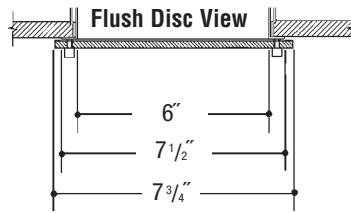

Architectural Decorative

DD-03-FL

Description – DecoDiscs are suspended decorative elements that add interest and creativity to the lighted environment. Specify DecoDiscs for use with Vantage downlights, cylinders or DecoBays.

- Glass DecoDiscs (GD) in 1/4" clear, Soda Lime Green (SL) or colors, Fully Frosted Discs (FD) or Open Centers (OC).
- Acrylic DecoDiscs (AD) in clear or colors, Fully Frosted Discs (FD) or Open Centers (OC).
- Metal DecoDiscs (MD) in Aluminum (AL), Steel (ST), Copper (CO) or Brass (BS) or Horizontal Perforated Metal (HPD).
- Single (DD-03), Double (DD-033), Triple (DD-0333) Tier DecoDiscs available. Specify all options and dimensions required.
- Consult Factory for additional options modifications or custom capabilities.

Catalog Number **DD-0** _____

DD-03-06 (Single Tier)

Option

Option

Option

Option

Option

Option

DD-033-06 (Double Tier)

DD-0333-06 (Triple Tier)

Specify Options ▲

SSS	Stainless Steel Standoffs (3 @ 120° Standard, 4 @ 90° Custom)
PBS	Polish Brass Standoffs (3 @ 120° Standard, 4 @ 90° Custom)
ABS	Antique Bronze Standoffs (3 @ 120° Standard, 4 @ 90° Custom)
FL	Flush Disc
AD	Acrylic Disc
MD	Metal Disc
GD	1/4" Clear Glass Disc
SL	1/4" Soda Lime Green Glass Disc
FD	Fully Frosted Disc
OC	Open Center Disc (Ring)
FO	Frosted Outer Disc
FC	Frosted Center Disc
SQ	Square or Rectangle Disc
OV	Oval Disc (L" x W") (Specify Dimensions/Consult Factory)
HPD	Horizontal Perforated Metal Disc

GD	Clear Disc
AL	Aluminum Disc
ST	Steel Disc
CO	Copper Disc
BS	Brass Disc

Glass Disc Colors

RD	Red
BL	Blue
GR	Green
AM	Amber
YL	Yellow
CC	Custom Color

▲ See Options and Finishes pages for a list of additional finishes and equipment.