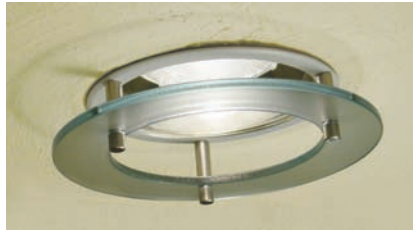

Architectural Decorative

Job Name _____

Type _____

DD-03-SSS-GD-OC-CC

DD-03-FL

DD-0333

**5"
DecoDisc**

DD-03

DD-033

Description – DecoDiscs are suspended decorative elements that add interest and creativity to the lighted environment. Specify DecoDiscs for use with Vantage downlights, cylinders or DecoBays.

- Glass DecoDiscs (GD) in 1/4" clear, Soda Lime Green (SL) or colors, Fully Frosted Discs (FD) or Open Centers (OC).
- Acrylic DecoDiscs (AD) in clear or colors, Fully Frosted Discs (FD) or Open Centers (OC).
- Metal DecoDiscs (MD) in Aluminum (AL), Steel (ST), Copper (CO) or Brass (BS) or Horizontal Perforated Metal (HPD).
- Single (DD-03), Double (DD-033), Triple (DD-0333) Tier DecoDiscs available. Specify all options and dimensions required.
- Consult Factory for additional options modifications or custom capabilities.

DD-033-05 (Double Tier)

DD-0333-05 (Triple Tier)

Specify Options ▲

SSS	Stainless Steel Standoffs (3 @ 120° Standard, 4 @ 90° Custom)
PBS	Polish Brass Standoffs (3 @ 120° Standard, 4 @ 90° Custom)
ABS	Antique Bronze Standoffs (3 @ 120° Standard, 4 @ 90° Custom)
FL	Flush Disc
AD	Acrylic Disc
MD	Metal Disc
GD	1/4" Clear Glass Disc
SL	1/4" Soda Lime Green Glass Disc
FD	Fully Frosted Disc
OC	Open Center Disc (Ring)
FO	Frosted Outer Disc
FC	Frosted Center Disc
SQ	Square or Rectangle Disc
OV	Oval Disc (L" x W") (Specify Dimensions/Consult Factory)
HPD	Horizontal Perforated Metal Disc