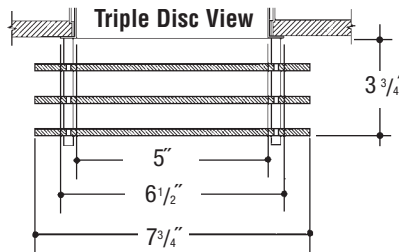

DD-0333

**5"
DecoDisc**