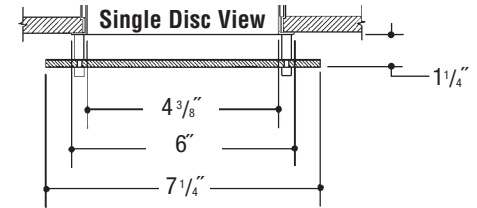

Architectural Decorative

4" DecoDisc

Description – DecoDiscs are suspended decorative elements that add interest and creativity to the lighted environment. Specify DecoDiscs for use with Vantage downlights, cylinders or DecoBays.

- Glass DecoDiscs (GD) in 1/4" clear, Soda Lime Green (SL) or colors, Fully Frosted Discs (FD) or Open Centers (OC).
- Acrylic DecoDiscs (AD) in clear or colors, Fully Frosted Discs (FD) or Open Centers (OC).
- Metal DecoDiscs (MD) in Aluminum (AL), Steel (ST), Copper (CO) or Brass (BS) or Horizontal Perforated Metal (HPD).
- Single (DD-03), Double (DD-033), Triple (DD-0333) Tier DecoDiscs available. Specify all options and dimensions required.
- Consult Factory for additional options modifications or custom capabilities.

Catalog Number **DD-0** _____

DD-03-04 (Single Tier)

Option

Option

Option

Option

Option

Option

DD-033-04 (Double Tier)

DD-0333-04 (Triple Tier)

Specify Options ▲

SSS	Stainless Steel Standoffs (3 @ 120° Standard, 4 @ 90° Custom)
PBS	Polish Brass Standoffs (3 @ 120° Standard, 4 @ 90° Custom)
ABS	Antique Bronze Standoffs (3 @ 120° Standard, 4 @ 90° Custom)
FL	Flush Disc
AD	Acrylic Disc
MD	Metal Disc
GD	1/4" Clear Glass Disc
SL	1/4" Soda Lime Green Glass Disc
FD	Fully Frosted Disc
OC	Open Center Disc (Ring)
FO	Frosted Outer Disc
FC	Frosted Center Disc
SQ	Square or Rectangle Disc
OV	Oval Disc (L" x W") (Specify Dimensions/Consult Factory)
HPD	Horizontal Perforated Metal Disc

CD	Clear Disc
AL	Aluminum Disc
ST	Steel Disc
CO	Copper Disc
BS	Brass Disc

Glass Disc Colors

RD	Red
BL	Blue
GR	Green
AM	Amber
YL	Yellow
CC	Custom Color

▲ See Options and Finishes pages for a list of additional finishes and equipment.

Vantage reserves the right to change components, finishes or design details in any manner which does not alter the installed appearance or reduce performance and intended function.

76 Community Avenue Plainfield, CT 06374
voice (860) 564.4512 fax (860) 564.4854
www.vantageltg.com

02/10