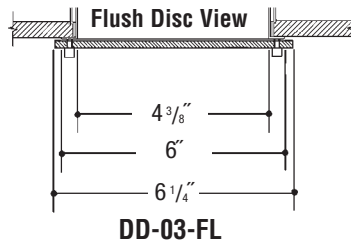

Architectural Decorative

4" DecoDisc

Description – DecoDiscs are suspended decorative elements that add interest and creativity to the lighted environment. Specify DecoDiscs for use with Vantage downlights, cylinders or DecoBays.

- Glass DecoDiscs (GD) in 1/4" clear, Soda Lime Green (SL) or colors, Fully Frosted Discs (FD) or Open Centers (OC).
- Acrylic DecoDiscs (AD) in clear or colors, Fully Frosted Discs (FD) or Open Centers (OC).
- Metal DecoDiscs (MD) in Aluminum (AL), Steel (ST), Copper (CO) or Brass (BS) or Horizontal Perforated Metal (HPD).
- Single (DD-03), Double (DD-033), Triple (DD-0333) Tier DecoDiscs available. Specify all options and dimensions required.
- Consult Factory for additional options modifications or custom capabilities.

Catalog Number **DD-0** _____

DD-03-04 (Single Tier)

Option

Option

Option

Option

Option

Option

DD-033-04 (Double Tier)

DD-0333-04 (Triple Tier)

Specify Options ▲

SSS	Stainless Steel Standoffs (3 @ 120° Standard, 4 @ 90° Custom)
PBS	Polish Brass Standoffs (3 @ 120° Standard, 4 @ 90° Custom)
ABS	Antique Bronze Standoffs (3 @ 120° Standard, 4 @ 90° Custom)
FL	Flush Disc
AD	Acrylic Disc
MD	Metal Disc
GD	1/4" Clear Glass Disc
SL	1/4" Soda Lime Green Glass Disc
FD	Fully Frosted Disc
OC	Open Center Disc (Ring)
FO	Frosted Outer Disc
FC	Frosted Center Disc
SQ	Square or Rectangle Disc
OV	Oval Disc (L" x W") (Specify Dimensions/Consult Factory)
HPD	Horizontal Perforated Metal Disc

CD	Clear Disc
AL	Aluminum Disc
ST	Steel Disc
CO	Copper Disc
BS	Brass Disc

Glass Disc Colors

RD	Red
BL	Blue
GR	Green
AM	Amber
YL	Yellow
CC	Custom Color

▲ See Options and Finishes pages for a list of additional finishes and equipment.

Vantage reserves the right to change components, finishes or design details in any manner which does not alter the installed appearance or reduce performance and intended function.

76 Community Avenue Plainfield, CT 06374
voice (860) 564.4512 fax (860) 564.4854
www.vantageltg.com

02/10