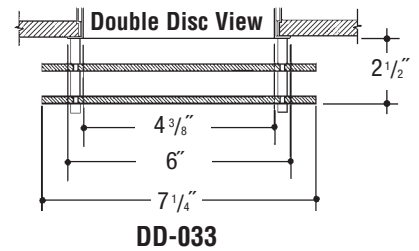

Architectural Decorative

4" DecoDisc

Description – DecoDiscs are suspended decorative elements that add interest and creativity to the lighted environment. Specify DecoDiscs for use with Vantage downlights, cylinders or DecoBays.

- Glass DecoDiscs (GD) in 1/4" clear, Soda Lime Green (SL) or colors, Fully Frosted Discs (FD) or Open Centers (OC).
- Acrylic DecoDiscs (AD) in clear or colors, Fully Frosted Discs (FD) or Open Centers (OC).
- Metal DecoDiscs (MD) in Aluminum (AL), Steel (ST), Copper (CO) or Brass (BS) or Horizontal Perforated Metal (HPD).
- Single (DD-03), Double (DD-033), Triple (DD-0333) Tier DecoDiscs available. Specify all options and dimensions required.
- Consult Factory for additional options modifications or custom capabilities.

Catalog Number **DD-0** _____

DD-03-04 (Single Tier)

Option

Option

Option

Option

Option

Option

DD-033-04 (Double Tier)

DD-0333-04 (Triple Tier)

Specify Options ▲

SSS	Stainless Steel Standoffs (3 @ 120° Standard, 4 @ 90° Custom)
PBS	Polish Brass Standoffs (3 @ 120° Standard, 4 @ 90° Custom)
ABS	Antique Bronze Standoffs (3 @ 120° Standard, 4 @ 90° Custom)
FL	Flush Disc
AD	Acrylic Disc
MD	Metal Disc
GD	1/4" Clear Glass Disc
SL	1/4" Soda Lime Green Glass Disc
FD	Fully Frosted Disc
OC	Open Center Disc (Ring)
FO	Frosted Outer Disc
FC	Frosted Center Disc
SQ	Square or Rectangle Disc
OV	Oval Disc (L" x W") (Specify Dimensions/Consult Factory)
HPD	Horizontal Perforated Metal Disc

CD	Clear Disc
AL	Aluminum Disc
ST	Steel Disc
CO	Copper Disc
BS	Brass Disc

Glass Disc Colors

RD	Red
BL	Blue
GR	Green
AM	Amber
YL	Yellow
CC	Custom Color

▲ See Options and Finishes pages for a list of additional finishes and equipment.

Vantage reserves the right to change components, finishes or design details in any manner which does not alter the installed appearance or reduce performance and intended function.

76 Community Avenue Plainfield, CT 06374
voice (860) 564.4512 fax (860) 564.4854
www.vantageltg.com

02/10