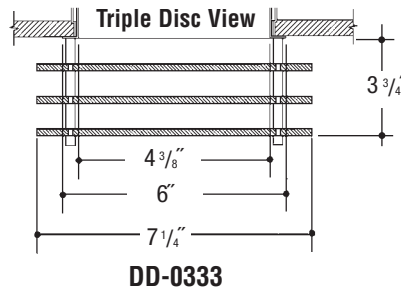

Architectural Decorative

4" DecoDisc

Description – DecoDiscs are suspended decorative elements that add interest and creativity to the lighted environment. Specify DecoDiscs for use with Vantage downlights, cylinders or DecoBays.

- Glass DecoDiscs (GD) in 1/4" clear, Soda Lime Green (SL) or colors, Fully Frosted Discs (FD) or Open Centers (OC).
- Acrylic DecoDiscs (AD) in clear or colors, Fully Frosted Discs (FD) or Open Centers (OC).
- Metal DecoDiscs (MD) in Aluminum (AL), Steel (ST), Copper (CO) or Brass (BS) or Horizontal Perforated Metal (HPD).
- Single (DD-03), Double (DD-033), Triple (DD-0333) Tier DecoDiscs available. Specify all options and dimensions required.
- Consult Factory for additional options modifications or custom capabilities.

Catalog Number **DD-0** _____

DD-03-04 (Single Tier)

Option

Option

Option

Option

Option

Option

DD-033-04 (Double Tier)

DD-0333-04 (Triple Tier)

Specify Options ▲

SSS	Stainless Steel Standoffs (3 @ 120° Standard, 4 @ 90° Custom)
PBS	Polish Brass Standoffs (3 @ 120° Standard, 4 @ 90° Custom)
ABS	Antique Bronze Standoffs (3 @ 120° Standard, 4 @ 90° Custom)
FL	Flush Disc
AD	Acrylic Disc
MD	Metal Disc
GD	1/4" Clear Glass Disc
SL	1/4" Soda Lime Green Glass Disc
FD	Fully Frosted Disc
OC	Open Center Disc (Ring)
FO	Frosted Outer Disc
FC	Frosted Center Disc
SQ	Square or Rectangle Disc
OV	Oval Disc (L" x W") (Specify Dimensions/Consult Factory)
HPD	Horizontal Perforated Metal Disc

CD	Clear Disc
AL	Aluminum Disc
ST	Steel Disc
CO	Copper Disc
BS	Brass Disc

Glass Disc Colors

RD	Red
BL	Blue
GR	Green
AM	Amber
YL	Yellow
CC	Custom Color

▲ See Options and Finishes pages for a list of additional finishes and equipment.

Vantage reserves the right to change components, finishes or design details in any manner which does not alter the installed appearance or reduce performance and intended function.

76 Community Avenue Plainfield, CT 06374
voice (860) 564.4512 fax (860) 564.4854
www.vantageltg.com

02/10