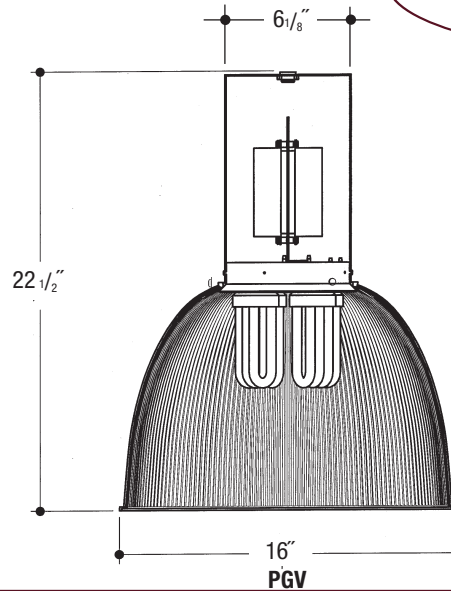

Architectural Pendants

Job Name _____

Type _____

**16" LOW BAY
4 LT CFL**

High Bay – 16" Acrylic or Lexan Prismatic 4-Lamp (Compact Fluorescent PLH, Triple or Quad Tube)

Catalog Number _____

	Lamp Qty. ♦	Wattage	Switch Leg Qty. ✓	Ballast	Voltage	Finish	Options
PGV16LB Acrylic	1	57W* MAX. DT		E	1	WHT	BL P-(XX)
LGV16LB Lexan	2	42W, 32W PLT	1	DA	2	BLK	CL REM
	3	26W PLT, DTT	2		3	BZ	WG LP
	4	18W PLT, DTT 13W* DTT			4	CS CC	HC SC HCP

*57W Available in 2 Lamp MAX Only

♦ Consult Factory for Maximum Lamp/Wattage Combination.

✓ Multiple Switch Legs must be Pendant Mounted.

Specifications

Housing – .064" thick spun aluminum cylinder. Vented for proper ballast operating temperature. Polyester powdercoat exterior finish with factory standard finishes White (WHT), Black (BLK), Bronze (BZ), Camero Silver (CS), Custom Color (CC).

Socket – High temperature, Thermo-plastic lamp base rotates and locks into lamp holder. Vibration and earthquake resistant. *UL Listed.*

Ballast – High frequency 50/60Hz electronic ballast. Thermally protected. Min. starting temperature of -18°C/0°F, with a THD of <10%. End of lamp life circuit protection. Power Factor >96%.

Pendant – Pendant mount accepts slope ceilings with a 45° swivel adjustment. Factory Standard stem length is 12".

Hook, Cord and Plug – Die-Cast aluminum hook, 3-conductor rubber jacketed cable (16/3) and heavy duty Twist-Lock plug with proper NEMA configuration for specified voltage, prewired to ballast. Consult Factory for additional options.