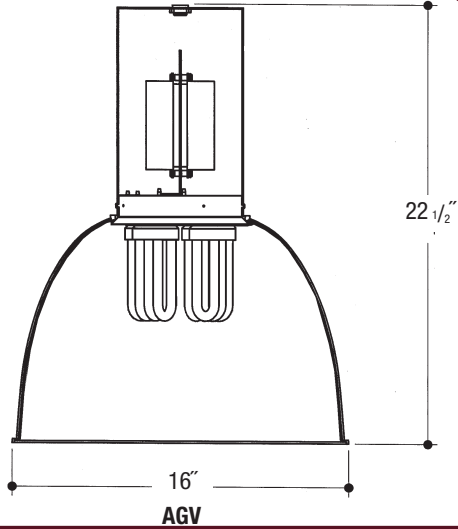

Architectural Pendants

Job Name _____

Type _____

**16" LOW BAY
4 LT CFL
ALUMINUM**

High Bay – 16" Aluminum 4-Lamp (Compact Fluorescent PLH, Triple or Quad Tube)

Catalog Number _____

**AGV16LB
Aluminum**

Lamp Qty. †	Wattage	Switch Leg Qty. ✓	Ballast	Voltage	Finish	Shade Outer	Shade Inner
1	57W* MAX. DT	1	E	1	WHT	CS	CS
2	42W, 32W PLT	1	DA	2	BLK	WHT	WHT
3	26W PLT, DTT	2		3	BZ	BLK	
4	18W PLT, DTT 13W* DTT			4	CS CC	BZ CC	

Options

BL	WG	HCP	REM	SC
CL	HC	P-(XX)	LP	

***57W Available in 2 Lamp MAX Only**
 † Consult Factory for Maximum Lamp/Wattage Combination.
 ✓ Multiple Switch Legs must be Pendant Mounted.

Specifications

Housing – .064" thick spun aluminum cylinder. Vented for proper ballast operating temperature. Polyester powdercoat exterior finish with factory standard finishes White (WHT), Black (BLK), Bronze (BZ), Camero Silver (CS), Custom Color (CC).

Socket – High temperature, Thermo-plastic lamp base rotates and locks into lamp holder. Vibration and earthquake resistant. *UL Listed.*

Ballast – High frequency 50/60Hz electronic ballast. Thermally protected. Min. starting temperature of -18°C/0°F, with a THD of <10%. End of lamp life circuit protection. Power Factor >96%.

Reflector – Heavy gauge, high purity, spun aluminum. Polyester powdercoat finish.

Pendant – Pendant mount accepts slope ceilings with a 45° swivel adjustment. Factory Standard stem length is 12".

Hook, Cord and Plug – Die-Cast aluminum hook, 3-conductor rubber jacketed cable (16/3) and heavy duty Twist-Lock plug with proper NEMA configuration for specified voltage, prewired to ballast. Consult Factory for additional options.