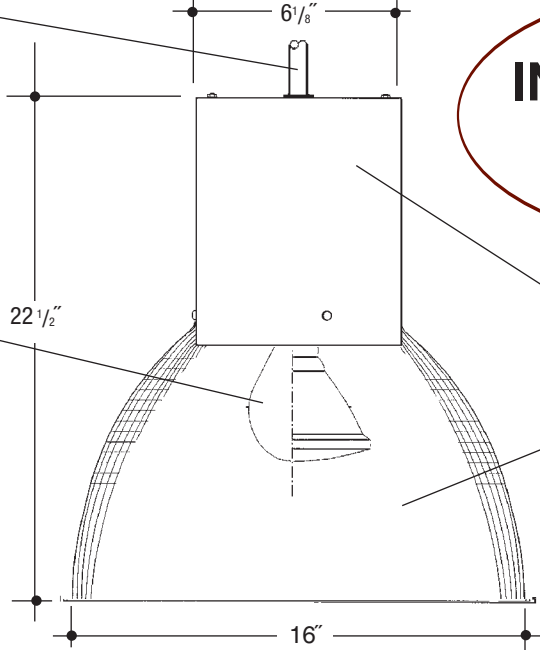

Architectural Pendants

Job Name _____

Type _____

Pendant – P – Stem mount accepts slope ceilings with a 45° swivel adjustment. Factory Standard stem length is 12".
CK – Cord and Canopy Kit. Factory standard cord length is 72".
CCK – Cord and Cable Kit. Factory standard cord length is 72".
CCCK – Coiled Cord and Cable Kit. Factory standard cord length is 72".

Specify all lengths and Color; White (WHT) or Black (BLK).

Incandescent BR40, PAR38, A23, A21, Medium Base.

16" INCANDESCENT PRISMATIC Low Bay

.064" thick spun aluminum housing. Vented for proper operating temperature. (CS - Camero Silver color standard)

Prismatic refractor provides excellent efficiency, upright component gives the illuminated space lower contrast and better uniformity.

DecoBay – 16" Incandescent Pendant Mounted Clear Prismatic Refractor (300W BR40; 250W PAR38; 200W A23; 150W A21).

Catalog Number **PGVLB16INC**

	Wattage	Voltage	Color	Mounting	Options
PGVLB16INC	300W MAX. BR40 250W A38 200W A23 150W A21	120	WHT BLK BZ CS CC	P-_____-_____ CK-_____-_____ CCK-_____-_____ CCCK-_____-_____	BL DL CL

Specifications

Housing – Extruded aluminum 'Finned', vented for proper ballast operating temperature. Polyester powdercoat exterior finish with factory standard finishes White (WHT), Black (BLK), Bronze (BZ), Camero Silver (CS) (Standard), Custom Color (CC).

Socket – UL Listed medium porcelain socket, with nickel plated brass screw shell.

Lamp – Incandescent BR40, PAR38, A23, A21, Medium Base. (300W PS35 Mogul Base Consult Factory.)

Refractor – Prismatic refractor provides excellent efficiency, upright component gives the illuminated space lower contrast and better uniformity.

Pendant – P – Stem mount accepts slope ceilings with a 45° swivel adjustment. Factory Standard stem length is 12". **CK** – Cord and Canopy Kit. Factory standard cord length is 72". **CCK** – Cord and Cable Kit. Factory standard cord length is 72".

CCCK – Coiled Cord and Cable Kit. Factory standard cord length is 72".

Specify all lengths and Color; White (WHT) or Black (BLK).

Voltage

1 120 Volt

Color

WHT White
BLK Black
BZ Bronze
CS Camero Silver (Standard)
CC Custom Color

Mounting ▲

P – 3/8" Stem and Swivel Canopy Kit. (Specify stem length-WHT/BLK).
CK – Cord and Canopy Kit. (Specify cord length-WHT/BLK).
CCK – Cord and Cable Kit. (Specify cord and cable length-WHT/BLK).
CCCK – Coiled Cord and Cable Kit. (Specify coiled cord and cable length-WHT/BLK).

Options ▲

BL Flat, Clear Bottom Lens
DL Drop Prismatic Lens
CL Conical Lens

Reflexor® by LEXALITE®

Features

Manufactured and Listed to UL 1598, ETL and CSA standards.
Suitable for Damp Locations
Wet location under covered ceiling

▲ See Options and Finishes pages for a list of additional finishes and equipment.

Vantage reserves the right to change components, finishes or design details in any manner which does not alter the installed appearance or reduce performance and intended function.

Vantage

Luminaires

76 Community Avenue Plainfield, CT 06374
voice (860)564.4512 fax (860)564.4854
www.vantageitg.com

07/07