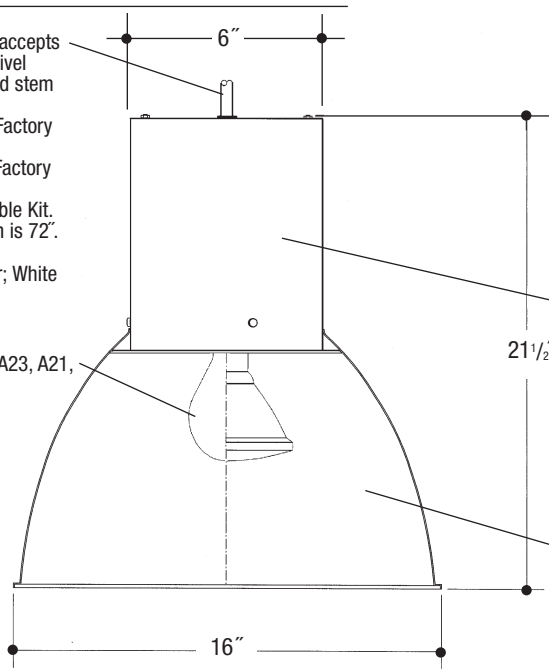

# Architectural Pendants

Job Name \_\_\_\_\_

Type \_\_\_\_\_

Pendant – P – Stem mount accepts slope ceilings with a 45° swivel adjustment. Factory Standard stem length is 12".

CK – Cord and Canopy Kit. Factory standard cord length is 72".

CCK – Cord and Cable Kit. Factory standard cord length is 72".

CCCK – Coiled Cord and Cable Kit. Factory standard cord length is 72".

Specify all lengths and Color; White (WHT) or Black (BLK).

Incandescent BR40, PAR38, A23, A21, Medium Base.

## DecoBay – 16" Incandescent Pendant Mounted Spun Aluminum Reflector (300W BR40; 250W PAR38; 200W A23; 150W A21).

Catalog Number **AGVLB16INC**

	Wattage	Voltage	Color	Shade Outer	Shade Inner	Mounting	Options
<b>AGVLB16INC</b>	300W MAX. BR40 250W PAR38 200W A23 150W A21	120	WHT BLK BZ CS CC	CS WHT BLK BZ CC	CS WHT	P-_____ CK-_____ CCK-_____ CCCK-_____	BL DL CL