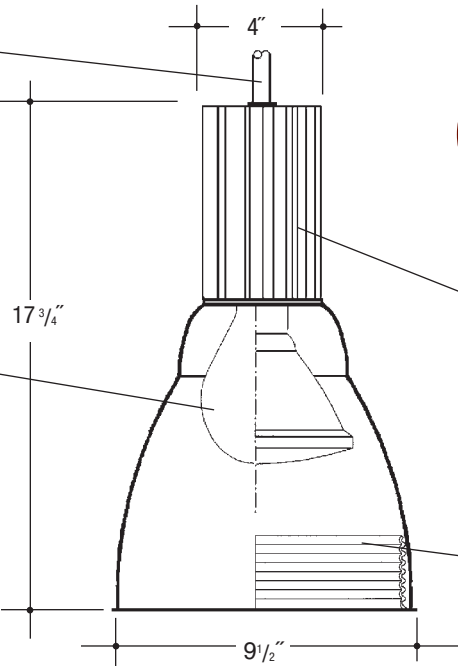

Architectural Pendants

Job Name _____

Type _____

Pendant – P – Stem mount accepts slope ceilings with a 45° swivel adjustment. Factory Standard stem length is 12".
CK – Cord and Canopy Kit. Factory standard cord length is 72".
CCK – Cord and Cable Kit. Factory standard cord length is 72".
CCCK – Coiled Cord and Cable Kit. Factory standard cord length is 72".

Specify all lengths and Color; White (WHT) or Black (BLK).

Incandescent BR40, PAR38, A23, A21, Medium Base.

**10"
INCANDESCENT
ALUMINUM
DecoBay**

Extruded aluminum 'Finned' heat dissipating housing. (**CS** - Camero Silver color standard)

Heavy gauge spun aluminum reflector with Specular Clear "Alzak" finish or multi-groove baffle. (Exterior color **CS** - Camero Silver standard.)

DecoBay – 10" Incandescent Pendant Mounted Spun Aluminum Reflector (300W BR40; 250W PAR38; 200W A23; 150W A21).
 Catalog Number **AGVDB10INC**