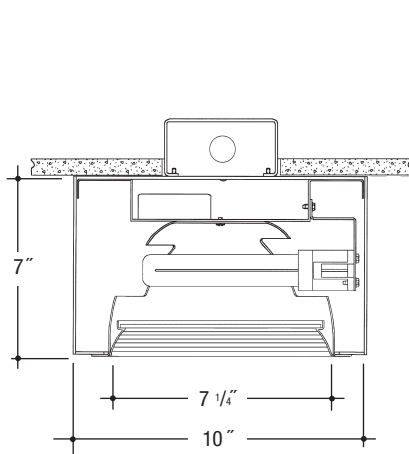

Architectural Cylinders

Job Name _____

Type _____

**10"x7" H.F.
LENSED BAFFLED**

VC107SHF2 – Ceiling Mount

VP107SHF2 – Pendant Mount

VW107SHF2 – Wall Mount

Cylinder – Horizontal Fluorescent 2-Lamp (Twin, Quad or Triple Tube) Specular Clear "Alzak" Reflector Lensed Baffled