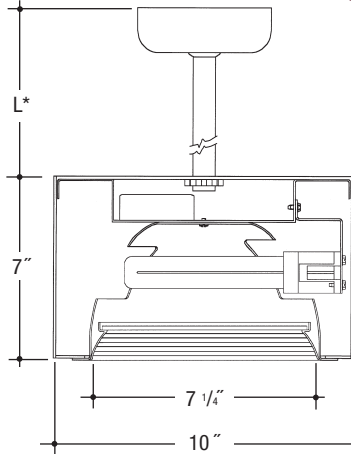

Architectural Cylinders

Job Name _____

Type _____

**10"x7" H.F.
LENSED BAFFLED**

VC107SHF2 – Ceiling Mount

VP107SHF2 – Pendant Mount

VW107SHF2 – Wall Mount

Cylinder – Horizontal Fluorescent 2-Lamp (Twin, Quad or Triple Tube) Specular Clear "Alzak" Reflector Lensed Baffled

Catalog Number

| | Wattage | Ballast | Voltage | Finish | Splay | Lens | Options |
|------------------|-----------------|---------|---------|--------|--------|------|---------|
| VC107SHF2 | | | | | | | |
| VP107SHF2 | 42W MAX. PLT••• | E | 1 | WHT | SCL/BL | 11 | REM |
| VW107SHF2 | 32W PLT••• | DA | 2 | BLK | SCL/WH | 14 | |
| | 26W DTT, PLT••• | | 3 | BZ | | 16 | |
| | 18W DTT, PLT••• | | 4 | CS | | | |
| | 13W TT, DTT | | | | | | |

••• 1-Lamp – only for Triple Tube

1-Lamp – Replace VC107SHF2 with VC107SHF1

Electronic Multi-Tap Ballast 120 Thru 277V Factory Standard

Specifications

Housing – .064" thick spun aluminum cylinder. Polyester powdercoat exterior finish with factory standard finishes White (WHT), Black (BLK), Bronze (BZ), Camero Silver (CS).