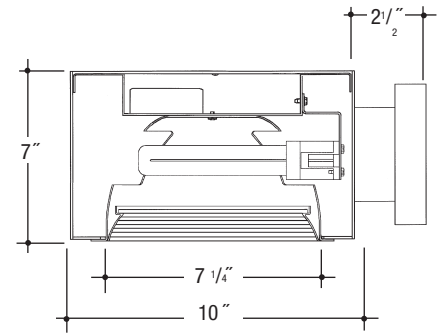

Architectural Cylinders

Job Name _____

Type _____

**10"x7" H.F.
LENSED BAFFLED**

VC107SHF2 – Ceiling Mount

VP107SHF2 – Pendant Mount

VW107SHF2 – Wall Mount

Cylinder – Horizontal Fluorescent 2-Lamp (Twin, Quad or Triple Tube) Specular Clear "Alzak" Reflector Lensed Baffled

••• 1-Lamp – only for Triple Tube

1-Lamp – Replace VC107SHF2 with VC107SHF1

Electronic Multi-Tap Ballast 120 Thru 277V Factory Standard

Specifications

Housing – .064" thick spun aluminum cylinder. Polyester powdercoat exterior finish with factory standard finishes White (WHT), Black (BLK), Bronze (BZ), Camero Silver (CS).