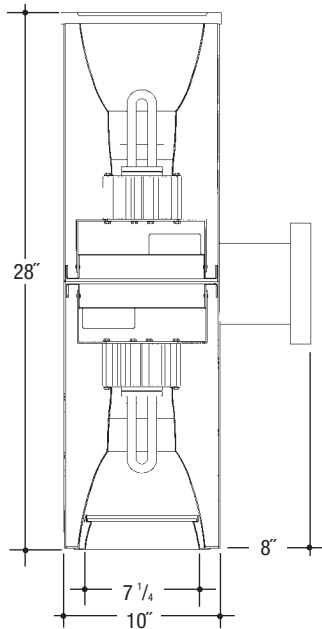

Architectural Cylinders

Job Name _____

Type _____

**10"x28" V.F.
LENSED
UP/DOWN**

VW1028VFU1/D1 - Wall Mount

Cylinder – Wall Mount Vertical Fluorescent 1-Lamp Up 1-Lamp Down (Triple or Quad Tube) “Alzak” Reflector Lensed
Catalog Number

VW1028VFU1/D1

Up Wattage	Down Wattage	Ballast	Voltage	Finish	Splay	Lens	Options
42W MAX. PLT	42W MAX. PLT	E	1	BLK	SCL	11	REM
32W PLT	32W PLT	DA	2	WHT	SGO	14	WL
26W DTT, PLT	26W DTT, PLT		3	BZ	WHT	16	
18W DTT, PLT	18W DTT, PLT		4	CS			
13W DTT	13W DTT						

Electronic Multi-Tap Ballast 120 Thru 277V Factory Standard

Specifications

Housing – .064" thick spun aluminum cylinder. Polyester powdercoat exterior finish with factory standard finishes White (WHT), Black (BLK), Bronze (BZ), Camero Silver (CS).