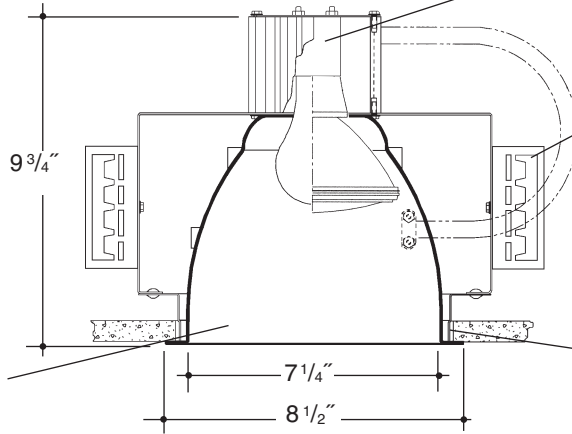

**8" OPEN
NON-MAGNETIC/MRI**

Aluminum heat sink socket cup with stainless steel and brass hardware. Keyslots in reflector for fast assembly. *UL Listed* medium base porcelain socket, with nickel plated brass screw shell.

Adjustable height aluminum mounting brackets with cutouts for various mounting methods. Aluminum mounting bars (included) suitable for use in MRI. Brackets will accept aluminum C-Channel or other non-magnetic mounting bars. (supplied by others)