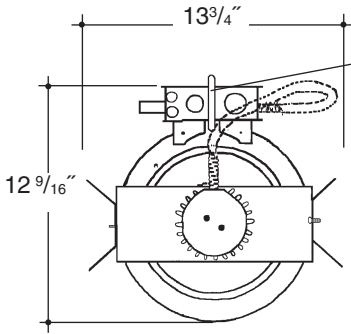

Architectural Grade

Job Name _____

Type _____

Heavy duty cast aluminum junction box, prewired and grounded with easy access from below. Listed for through branch circuit wiring. *UL Listed*. Thermal cut-out provided.

**8" OPEN
NON-MAGNETIC/MRI**