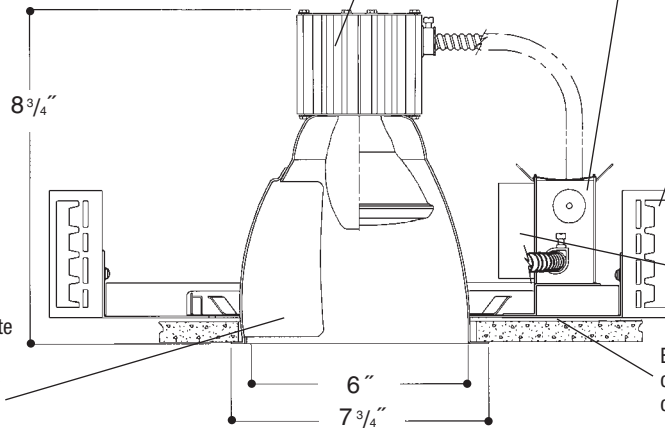

6" OPEN WALL WASH HID

Extruded aluminum heat sink socket cup with spring steel snap-in clips for fast assembly. *UL Listed* "open rated" pulse rated, 4KV, medium base porcelain socket, with nickel plated brass screw shell.

Heavy gauge electrogalvanized steel junction box, prewired and grounded with easy access from below. Listed for through branch circuit wiring. Thermal cutout provided.

Adjustable height electrogalvanized plated steel mounting ears with cutouts for various mounting methods. Standard bars (included) are innovative and incorporate rigid formed cross sections, joint positioning tabs, integral nails, auxiliary nailholes, T-Bar slots and holes for locking bars to T-Bar using #8 self-tapping screws (by others). Bars extend 14"-24". Ears will also accept Caddy Bar #520 for fast installation in T-Bar ceilings, bars extend 27".

Heavy gauge spun aluminum reflector with self trimming white painted flange. Aluminum wall washing kicker plate in a bright dip clear finish. Polished Flange available.