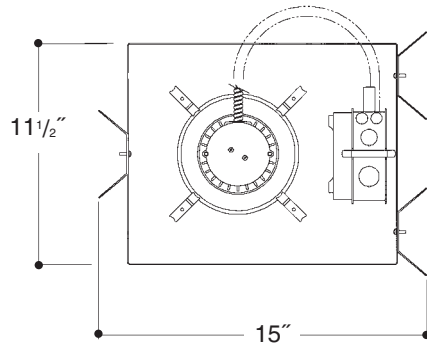

## 6" OPEN WALL WASH HID

Extruded aluminum heat sink socket cup with spring steel snap-in clips for fast assembly. *UL Listed* "open rated" pulse rated, 4KV, medium base porcelain socket, with nickel plated brass screw shell.

Heavy gauge electrogalvanized steel junction box, prewired and grounded with easy access from below. Listed for through branch circuit wiring. Thermal cutout provided.

Adjustable height electrogalvanized plated steel mounting ears with cutouts for various mounting methods. Standard bars (included) are innovative and incorporate rigid formed cross sections, joint positioning tabs, integral nails, auxiliary nailholes, T-Bar slots and holes for locking bars to T-Bar using #8 self-tapping screws (by others). Bars extend 14"-24". Ears will also accept Caddy Bar #520 for fast installation in T-Bar ceilings, bars extend 27".

\* – HPS and 347V frame size - 14 1/2" x 17 3/4"