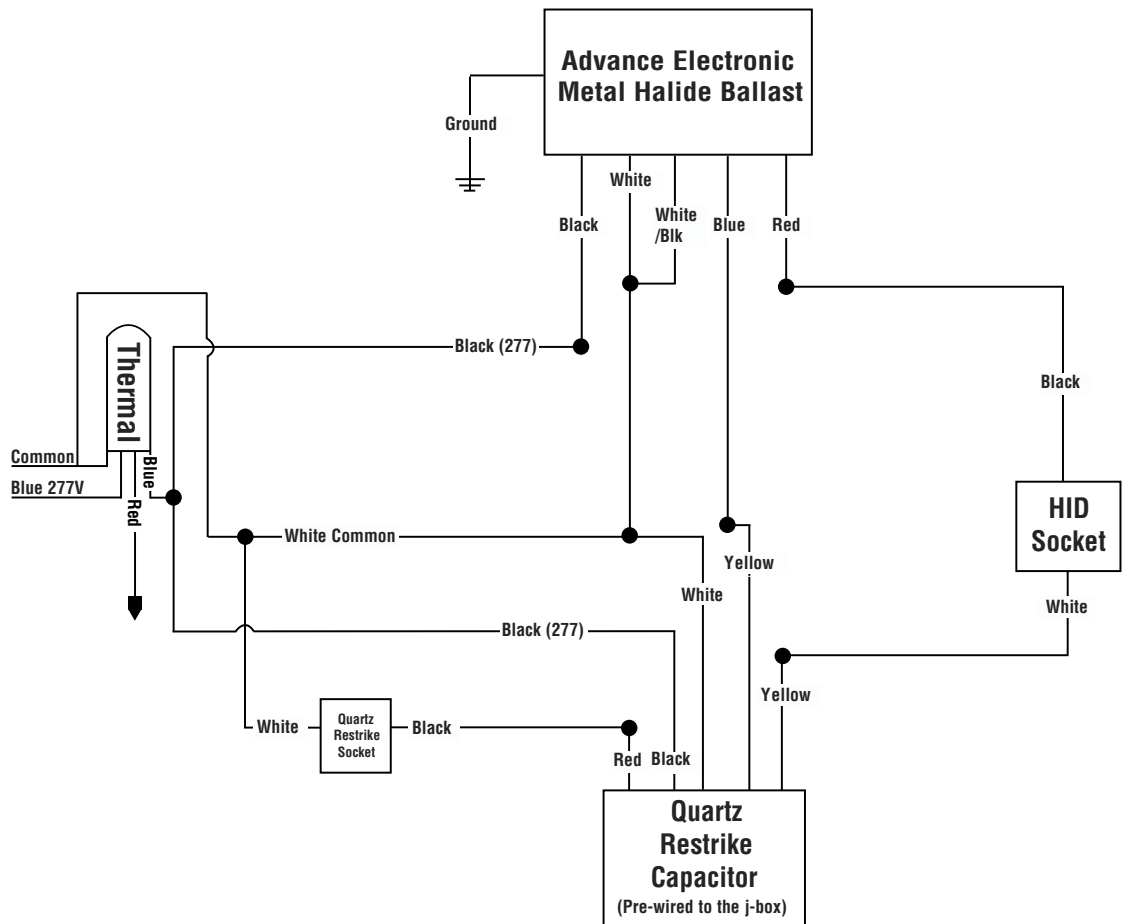

# ELECTRONIC METAL HALIDE QUARTZ RESTRIKE WIRING

## 277 Volt Operation

▲ See Options and Finishes pages for a list of additional finishes and equipment.

Vantage reserves the right to change components, finishes or design details in any manner which does not alter the installed appearance or reduce performance and intended function.