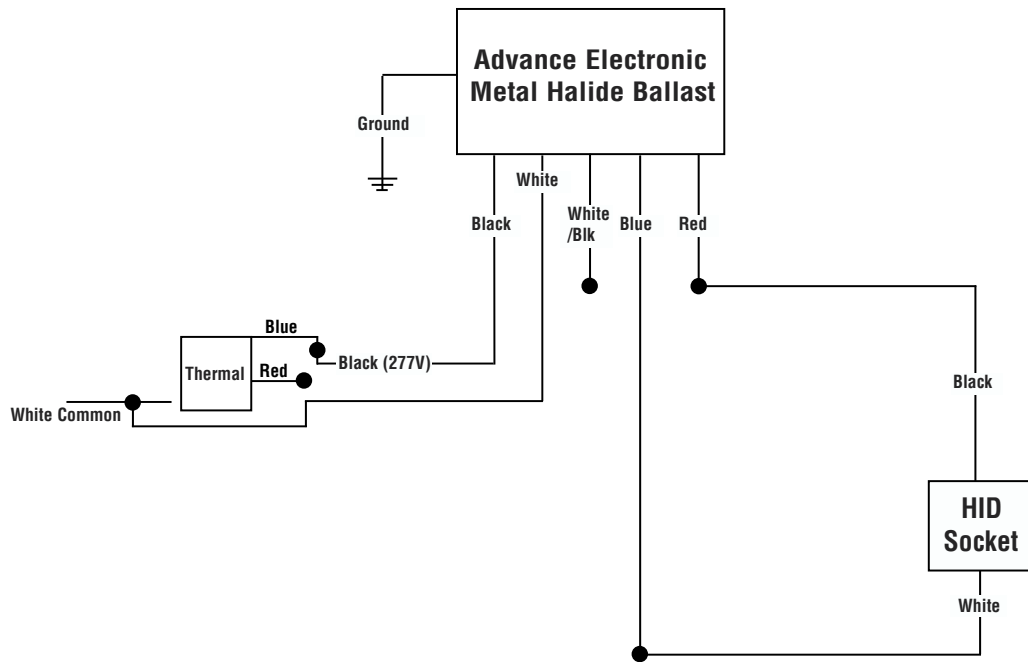

# ELECTRONIC METAL HALIDE 277V WIRING

## 277 Volt Operation

▲ See Options and Finishes pages for a list of additional finishes and equipment.

Vantage reserves the right to change components, finishes or design details in any manner which does not alter the installed appearance or reduce performance and intended function.