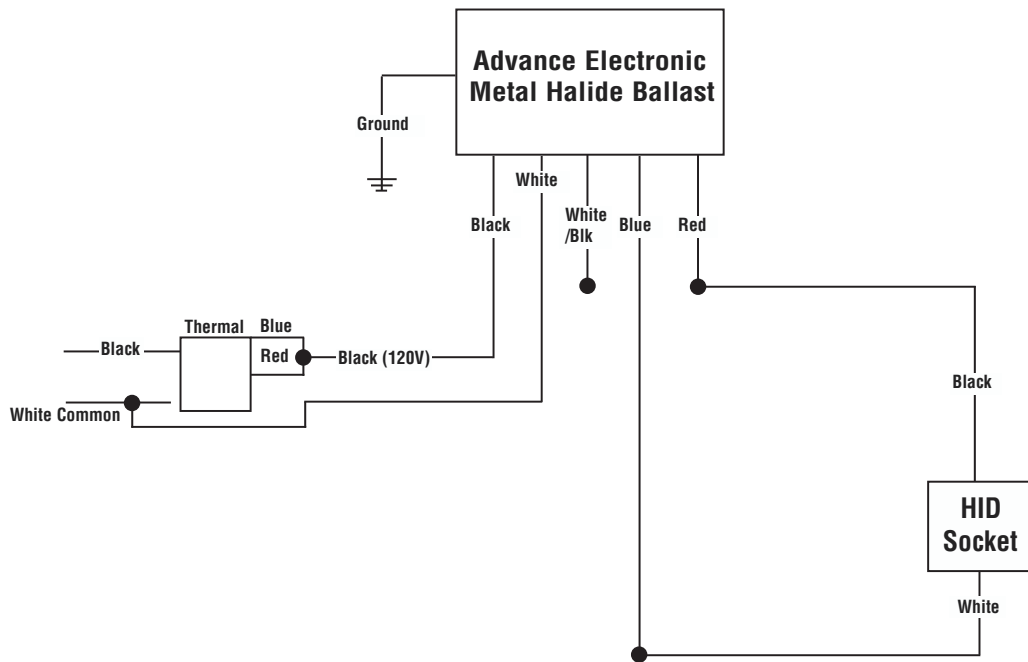

ELECTRONIC METAL HALIDE 120V WIRING

120 Volt Operation

▲ See Options and Finishes pages for a list of additional finishes and equipment.

Vantage reserves the right to change components, finishes or design details in any manner which does not alter the installed appearance or reduce performance and intended function.