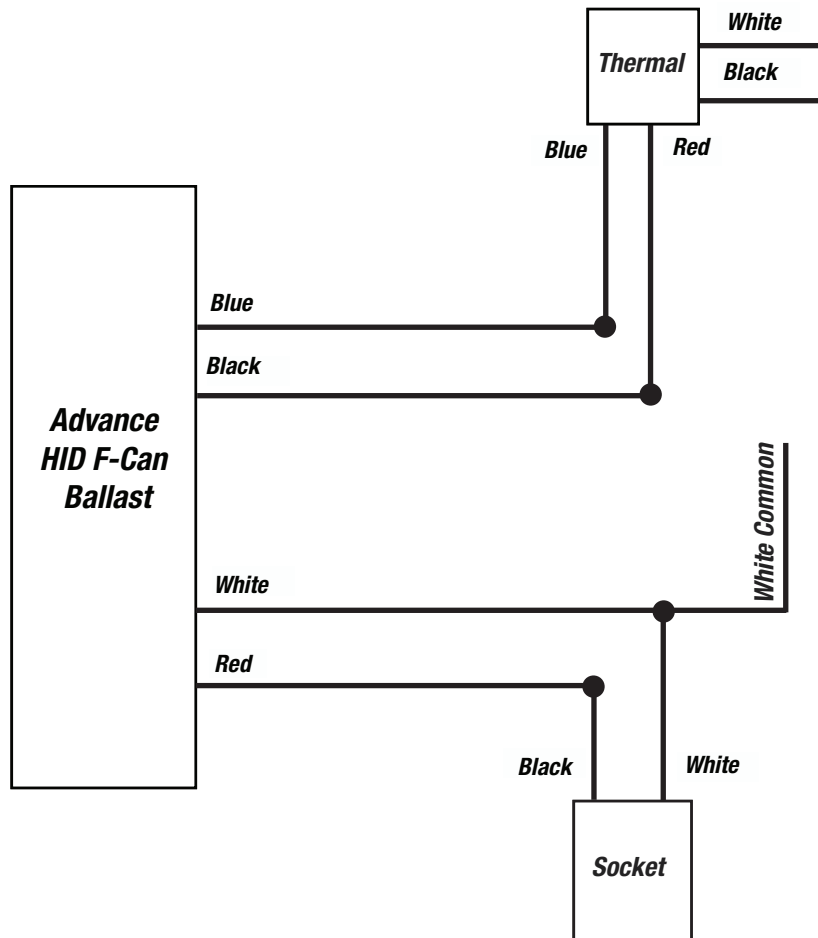

**277V HID WIRING**

All remainder whites shall be tied together to make the common.

**HID 277V Wiring Diagram**

▲ See Options and Finishes pages for a list of additional finishes and equipment.

Vantage reserves the right to change components, finishes or design details in any manner which does not alter the installed appearance or reduce performance and intended function.