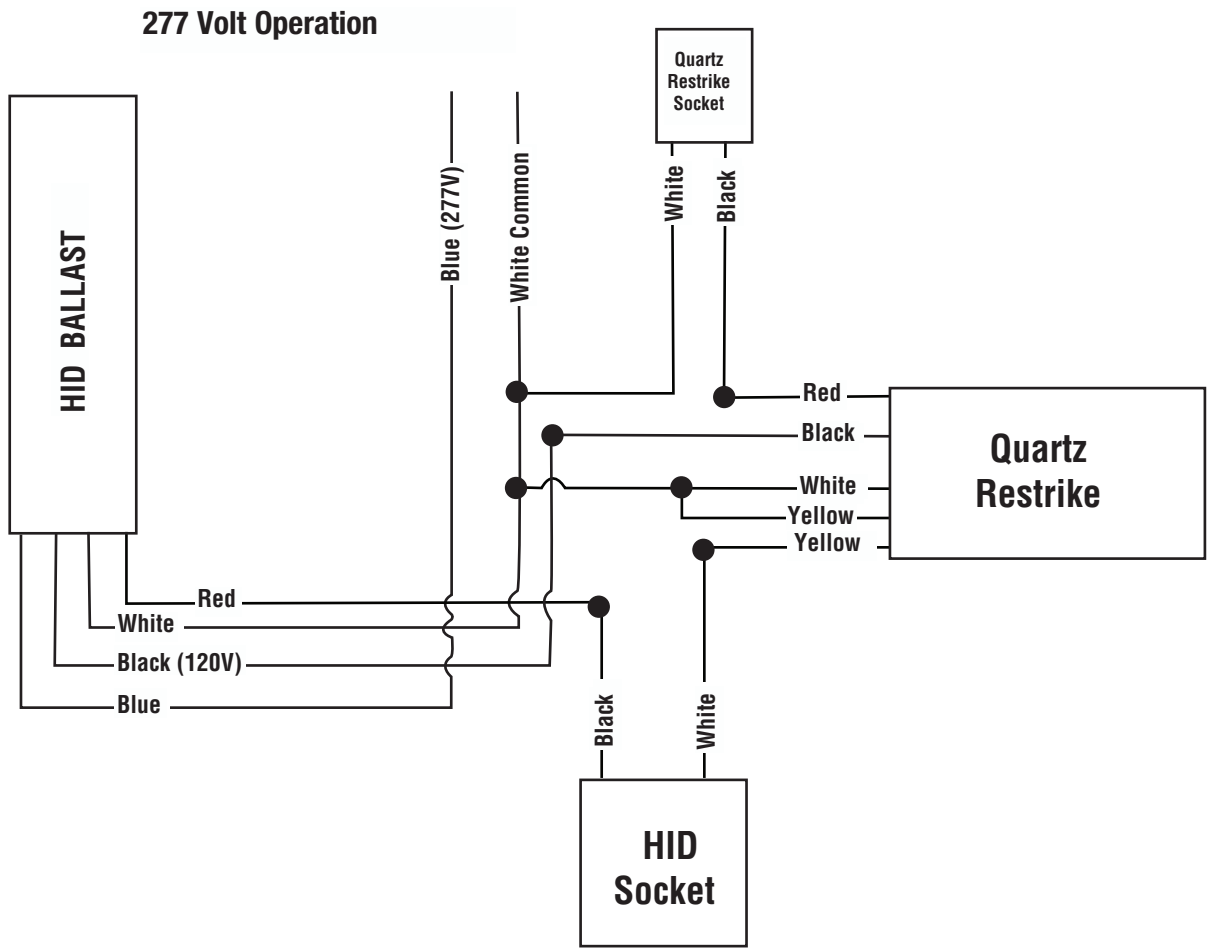

277V HID QUARTZ WIRING

NOTE: Do not energize until reflector trim with the quartz restrike socket is installed and wired to the fixture.

▲ See Options and Finishes pages for a list of additional finishes and equipment.