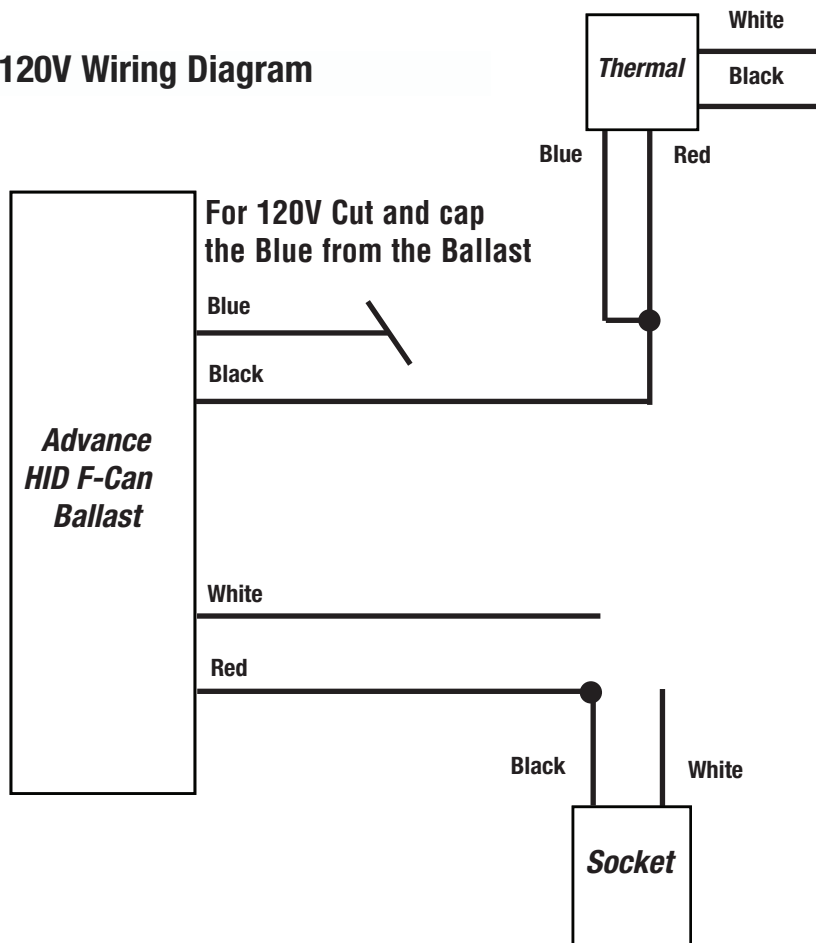

120V HID WIRING

All remainder whites shall be tied together to make the common.

HID 120V Wiring Diagram

▲ See Options and Finishes pages for a list of additional finishes and equipment.

Vantage reserves the right to change components, finishes or design details in any manner which does not alter the installed appearance or reduce performance and intended function.