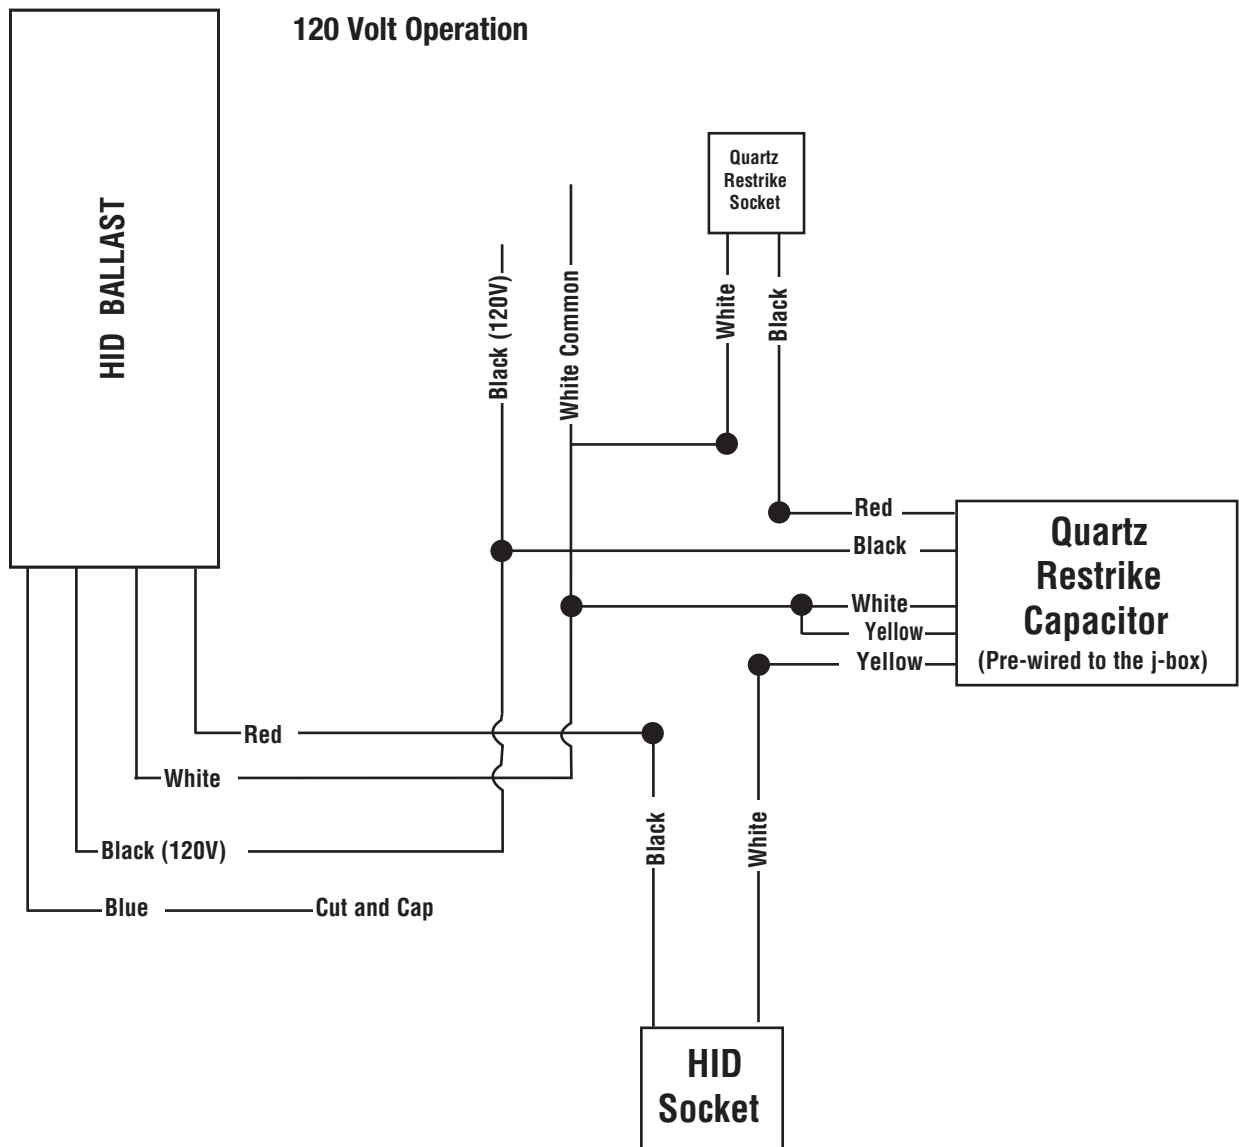

# 120V HID QUARTZ RESTRIKE WIRING

**NOTE:** Do not energize until reflector trim with the quartz restrike socket is installed and wired to the fixture.

▲ See Options and Finishes pages for a list of additional finishes and equipment.