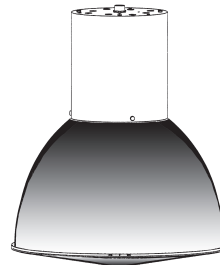

Aluminum Dome
with Conical Lens