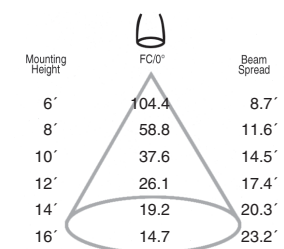

Acrylic Dome
w/Full Body
Wireguard

Aluminum Dome
with Conical Lens

Photometric

8x42W CF with 22" Acrylic Dome
LTL Test Number: 07021
Part Number: PGM22HB842-E1/2

Cone of Light

Total Fixture Efficiency: 73.7%