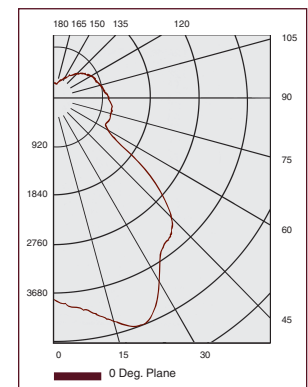

Acrylic Dome
w/Full Body
Wireguard

Aluminum Dome
with Conical Lens

Photometric

8x42W CF with 22" Acrylic Dome
LTL Test Number: 07021
Part Number: PGM22HB842-E1/2

Cone of Light

Total Fixture Efficiency: 73.7%