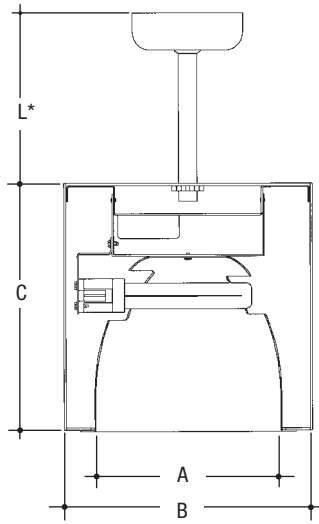

Pendant Mount