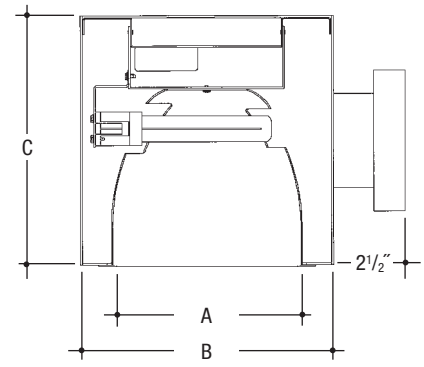

Wall Mount

Mounting	Size	Series	Lamp	Wattage	Ballast	Finish	Lens	Baffle	Options
☐	☐	HF	☐	☐	☐	☐	☐	☐	☐
VC - Ceiling	107 - 10"x7"	Horizontal	1	13	E1/2¹	WHT	11 - Clear	/BL - Black	F - Fusing
VP - Pendant	1010 - 10"x10"	Fluorescent	2*	18	DA7²	BLK	14 - Prismatic	/WH - White	PF - Polished Flange
VW - Wall Mount	1212 - 12"x12"		3**	26	DA1³	BZ	16 - Fresnel		REM - Remote Emerg. Battery
	1218 - 12"x18"			32	DA2⁴	CS	35 - Cross Baffle		EMI - Internal Mounted Emerg. Test Switch (Open Only)
				42		CC			WL* - Suitable for Wet Location
				57***					* - VC and VW Only

Cylinder Sizes

10"x7"			12"x12"				
Mounting	Size	Dimensions	Mounting	Size	Dimensions		
Ceiling	Pendant	Wall	Ceiling	Pendant	Wall		
A	7 1/2"	7 1/2"	7 1/2"	A	9 1/2"	9 1/2"	9 1/2"
B	10"	10"	10"	B	12"	12"	12"
C	7"	7"	7"	C	12"	12"	12"

10"x10"			12"x18"				
Mounting	Size	Dimensions	Mounting	Size	Dimensions		
Ceiling	Pendant	Wall	Ceiling	Pendant	Wall		
A	7 1/2"	7 1/2"	7 1/2"	A	9 1/2"	9 1/2"	9 1/2"
B	10"	10"	10"	B	12"	12"	12"
C	10"	10"	10"	C	18"	18"	18"

Ballast Description

1. ¹ Electronic 120/277V   ³ Advance Mark X 120V
   ² Advance Mark VII 120/277V   ⁴ Advance Mark X 277V

Cylinder Finishes

1. **WHT** - Matte White Polyester Powder Coat
   BLK - Matte Black Polyester Powder Coat
   BZ - Gloss Bronze Polyester Powder Coat
   CS - Gloss Silver Polyester Powder Coat
   CC - Custom Color (Consult Factory w/RAL#)

* 2 x Triple Tube only available in 12"x12" and 12"x18".

** 3-Lamp available in 12"x18" Only.

*** 57W available in 12"x18" Only, 3-lamp open or 2-lamp lensed.