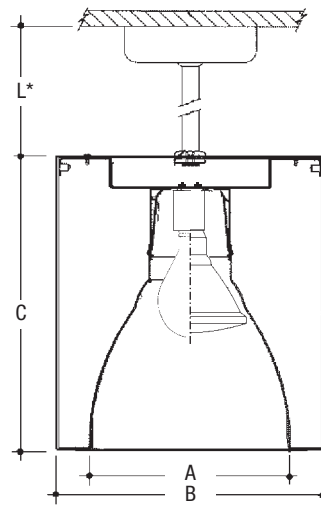

Pendant Mount