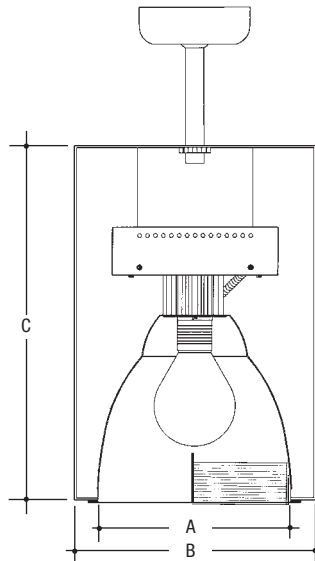

10"x10"			12"x18"				
Mounting	Size	Dimensions	Mounting	Size	Dimensions		
Ceiling	Pendant	Wall	Ceiling	Pendant	Wall		
A	7 1/2"	7 1/2"	7 1/2"	A	9 1/2"	9 1/2"	9 1/2"
B	10"	10"	10"	B	12"	12"	12"
C	10"	10"	10"	C	18"	18"	18"

*Ceiling Mount
(T4 Shown)*

*Pendant Mount
(QL Shown)*

*Wall Mount
(T4 Shown)*

Mounting

VC - Ceiling
VP - Pendant
VW - Wall Mount

Size

914 - 9"x14"

Series