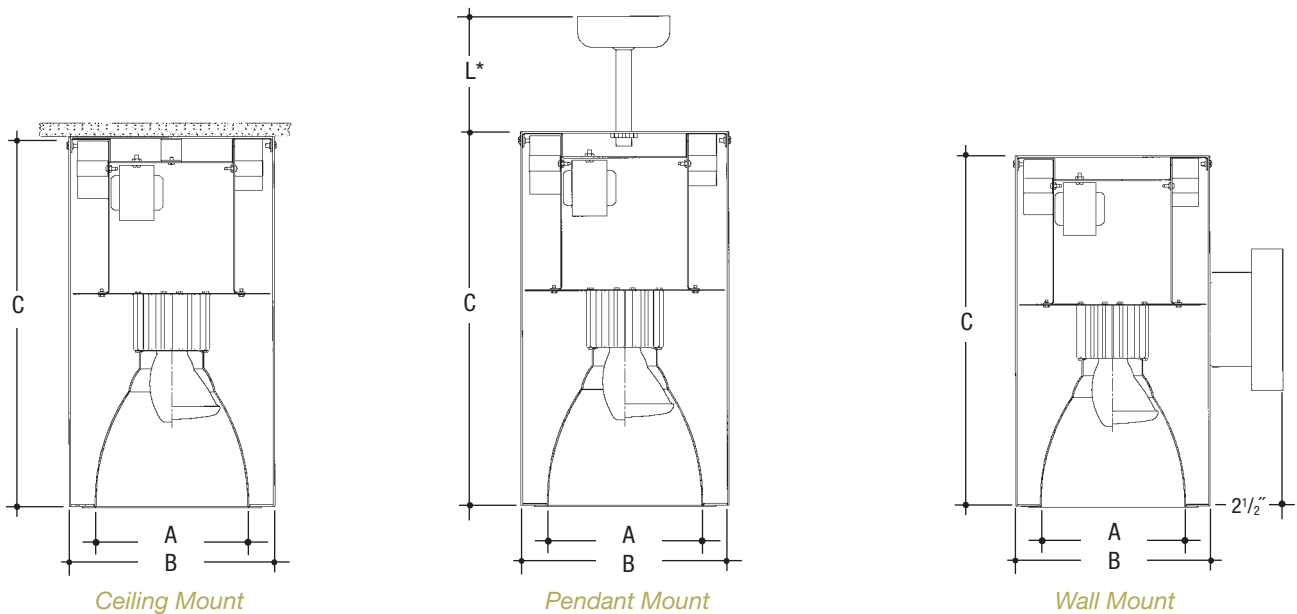

VANTAGE LIGHTING HID CYLINDERS

Features

- Standard Powdercoat Finishes: WHT-White, BLK-Black, BZ-Bronze and CS-Silver. Custom RAL colors available.
- The standard specular clear "Alzak" (SCL) reflector comes with a low iridescent finish. Other finishes available.

Mounting	Size	Series	Wattage	Ballast	Voltage	Finish	Lens	Baffle	Options
☐	☐	☐	☐	☐	☐	☐	☐	☐	☐
VC - Ceiling	814 - 8"x14"	MH_ ♦	50	E - Electronic	1 - 120	WHT	11 - Clear	/BL - Black	F - Fused
VP - Pendant	1018 - 10"x18"	HPS_ ♦	70		2 - 277	BLK	14 - Prismatic	/WH - White	QR - Quartz Restrike
VW - Wall Mount	1022 - 10"x22"	♦Specify O for Open or E for Enclosed	100		3 - 347	BZ	16 - Fresnel		QS - Quartz Socket
	1222 - 12"x22"		150		4 - 208	CS			
	1422 - 14"x22"		175*			CC			
			250**						
			400***						

Cylinder Sizes							
8"x14"	Ceiling	Pendant	Wall	12"x22"	Ceiling	Pendant	Wall
A	8"	8"	8"	A	9 1/2"	9 1/2"	9 1/2"
B	8"	8"	8"	B	12"	12"	12"
C	14"	14"	14"	C	22"	22"	22"
10"x18"	Ceiling	Pendant	Wall	14"x22"	Ceiling	Pendant	Wall
A	7 1/2"	7 1/2"	7 1/2"	A	12"	12"	12"
B	10"	10"	10"	B	14"	14"	14"
C	18"	18"	18"	C	22"	22"	22"
10"x22"	Ceiling	Pendant	Wall				
A	7 1/2"	7 1/2"	7 1/2"				
B	10"	10"	10"				
C	22"	22"	22"				

* 10"x22" Open or 12"x22" or 14"x22" Only.

** 12"x22" Open or 14"x22" Only.

*** 14"x22" Open Only.

Cylinder Finishes

WHT - Matte White Polyester Powder Coat
BLK - Matte Black Polyester Powder Coat
BZ - Gloss Bronze Polyester Powder Coat
CS - Gloss Silver Polyester Powder Coat
CC - Custom Color (Consult Factory w/RAL#)