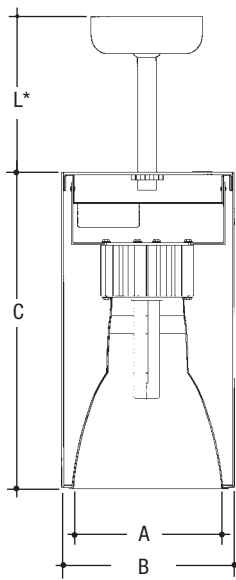

Pendant Mount