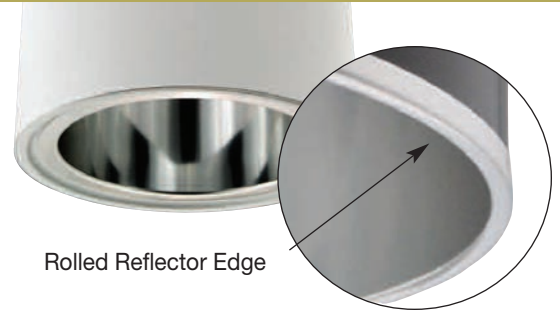

VANTAGE LIGHTING INCANDESCENT CYLINDERS

Features

- Standard Powdercoat Finishes: WHT-White, BLK-Black, BZ-Bronze and CS-Silver. Custom RAL colors available.
- The standard specular clear "Alzak" (SCL) reflector comes with a low iridescent finish. Other finishes available.
- Rolled (6"x14" and 8"x14" only) Reflector Edge – adds a touch of style to your Vantage Lighting fixture.

Rolled Reflector Edge