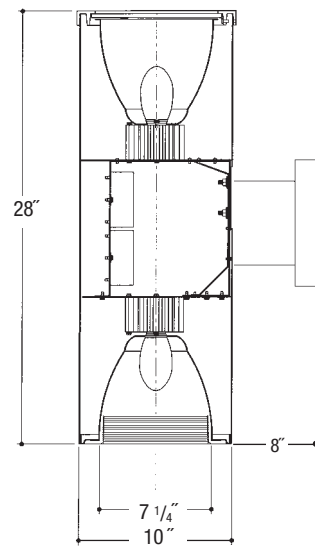

Cylinder Sizes

10"x7"			12"x12"				
Mounting	Size	Dimensions	Mounting	Size	Dimensions		
Ceiling	Pendant	Wall	Ceiling	Pendant	Wall		
A	7 1/2"	7 1/2"	7 1/2"	A	9 1/2"	9 1/2"	9 1/2"
B	10"	10"	10"	B	12"	12"	12"
C	7"	7"	7"	C	12"	12"	12"

10"x10"			12"x18"				
Mounting	Size	Dimensions	Mounting	Size	Dimensions		
Ceiling	Pendant	Wall	Ceiling	Pendant	Wall		
A	7 1/2"	7 1/2"	7 1/2"	A	9 1/2"	9 1/2"	9 1/2"
B	10"	10"	10"	B	12"	12"	12"
C	10"	10"	10"	C	18"	18"	18"

10x22 Wall Mount

10x28 Wall Mount

Mounting	Size	Fixture Type	Series	Lamp	Wattage	Ballast	Finish	Options	Lens	Baffle
<input type="checkbox"/>	<input type="checkbox"/>	<input type="checkbox"/>	U/D	<input type="checkbox"/>	<input type="checkbox"/>	<input type="checkbox"/>	<input type="checkbox"/>	<input type="checkbox"/>	<input type="checkbox"/>	<input type="checkbox"/>
VW - Wall Mount	1022 - 10"x22" (HF Only) 1028 - 10"x28"	VF HF MH ♦ HPS ♦ INC		1 2*	CFL 13DTT 18DTT, PLT* 26DTT, PLT* 32PLT* 42PLT*	E1/2¹ DA7² DA1³ DA2⁴	WHT BLK BZ CS CC	F - Fusing REM - Remote Emerg. Battery (CFL Only) WL - Wet Location	11 - Clear 14 - Prismatic 16 - Fresnel	/BL - Black /WH - White