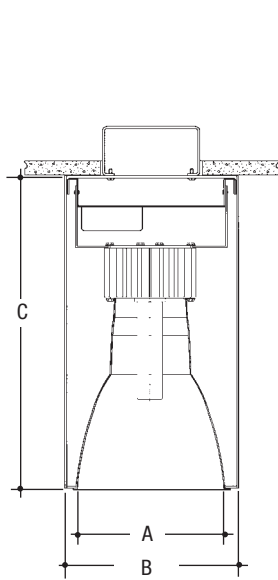

Ceiling Mount