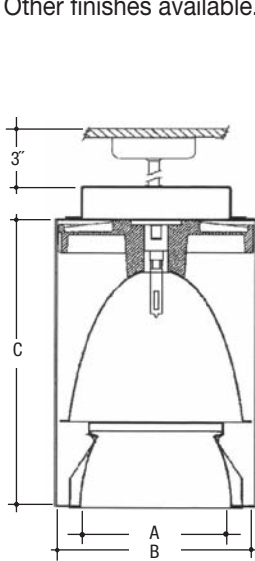

VANTAGE LIGHTING T4/INDUCTION CYLINDERS

Features

- Standard Powdercoat Finishes: WHT-White, BLK-Black, BZ-Bronze and CS-Silver. Custom RAL colors available.
- The standard specular clear "Alzak" (SCL) reflector comes with a low iridescent finish. Other finishes available.

*Ceiling Mount
(T4 Shown)*