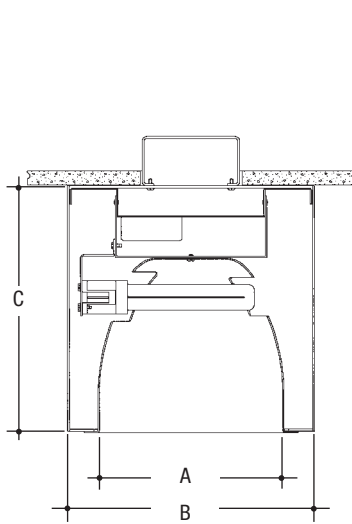

VANTAGE LIGHTING HORIZONTAL COMPACT FLUORESCENT CYLINDERS

Features

- Standard Powdercoat Finishes: WHT-White, BLK-Black, BZ-Bronze and CS-Silver. Custom RAL colors available.
- The standard specular clear "Alzak" (SCL) reflector comes with a low iridescent finish. Other finishes available.

Ceiling Mount