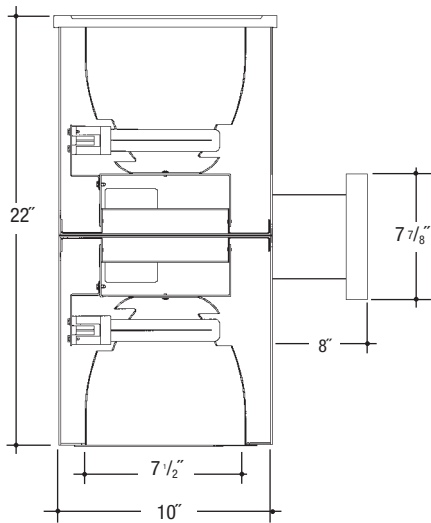

Cylinder Sizes

10"x7"			12"x12"				
Mounting	Size	Dimensions	Mounting	Size	Dimensions		
Ceiling	Pendant	Wall	Ceiling	Pendant	Wall		
A	7 1/2"	7 1/2"	7 1/2"	A	9 1/2"	9 1/2"	9 1/2"
B	10"	10"	10"	B	12"	12"	12"
C	7"	7"	7"	C	12"	12"	12"

10"x10"			12"x18"				
Mounting	Size	Dimensions	Mounting	Size	Dimensions		
Ceiling	Pendant	Wall	Ceiling	Pendant	Wall		
A	7 1/2"	7 1/2"	7 1/2"	A	9 1/2"	9 1/2"	9 1/2"
B	10"	10"	10"	B	12"	12"	12"
C	10"	10"	10"	C	18"	18"	18"

10x22 Wall Mount

10x28 Wall Mount

Mounting	Size	Fixture Type	Series	Lamp	Wattage	Ballast	Finish	Options	Lens	Baffle
<input type="checkbox"/>	<input type="checkbox"/>	<input type="checkbox"/>	U/D	<input type="checkbox"/>	<input type="checkbox"/>	<input type="checkbox"/>	<input type="checkbox"/>	<input type="checkbox"/>	<input type="checkbox"/>	<input type="checkbox"/>
VW - Wall Mount	1022 - 10"x22" (HF Only) 1028 - 10"x28"	VF HF MH ♦ HPS ♦ INC		1 2*	CFL 13DTT 18DTT, PLT* 26DTT, PLT* 32PLT* 42PLT*	E1/2¹ DA7² DA1³ DA2⁴	WHT BLK BZ CS CC	F - Fusing REM - Remote Emerg. Battery (CFL Only) WL - Wet Location	11 - Clear 14 - Prismatic 16 - Fresnel	/BL - Black /WH - White