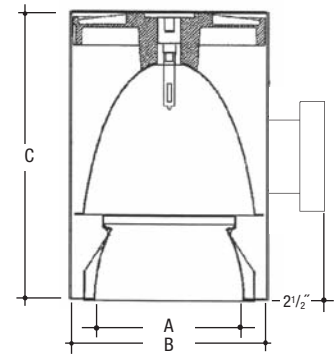

*Ceiling Mount
(T4 Shown)*

*Pendant Mount
(QL Shown)*

*Wall Mount
(T4 Shown)*

Mounting

VC - Ceiling
VP - Pendant
VW - Wall Mount

Size

914 - 9"x14"

Series