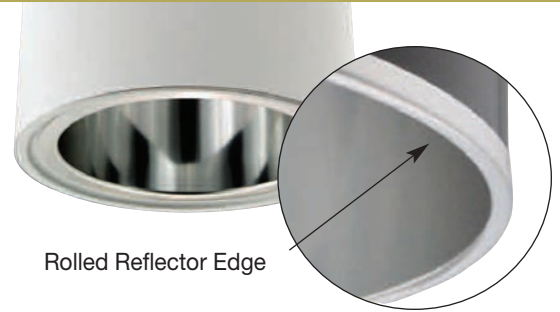

Cylinder Sizes

10" Induction	Pendant
A	10"
B	12"
C	22"

VANTAGE LIGHTING VERTICAL COMPACT FLUORESCENT CYLINDERS

Features

- Standard Powdercoat Finishes: WHT-White, BLK-Black, BZ-Bronze and CS-Silver. Custom RAL colors available.
- The standard specular clear "Alzak" (SCL) reflector comes with a low iridescent finish. Other finishes available.
- Rolled Reflector Edge (6"x14" and 8"x14" only) – adds a touch of style to your Vantage Lighting fixture.