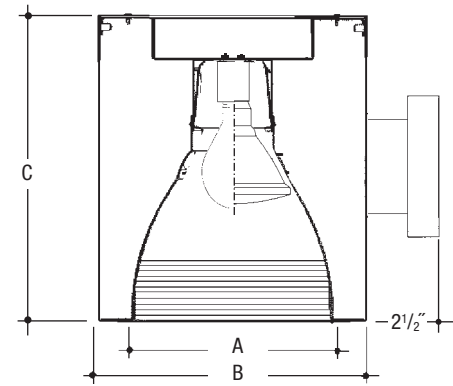

Wall Mount

Mounting	Size	Series	Voltage	Wattage	Finish	Lens	Baffle	Options
☐	☐	INC	☐	☐	☐	☐	☐	☐
VC - Ceiling VP - Pendant VW - Wall Mount	614 - 6"x14" 814 - 8"x14" 1010 - 10"x10" 1012 - 10"x12" 1018 - 10"x18" 1222 - 12"x22" 1422 - 14"x22"	Incandescent	1 - 120	75 85 100 150 200 250* 300**	WHT BLK BZ CS CC	11 - Clear 14 - Prismatic 16 - Fresnel (only available in 10"x18" or larger)	/BL - Black /WH - White	PF - Polished Flange WL* - Wet Location (not available in 10"x12" or 14"x22")

Cylinder Sizes

Size	Mounting	A	B	C
6"x10"	Ceiling	6"	6"	10"
	Pendant	6"	6"	10"
	Wall	6"	6"	10"
6"x14"	Ceiling	6"	6"	14"
	Pendant	6"	6"	14"
	Wall	6"	6"	14"
8"x14"	Ceiling	8"	8"	14"
	Pendant	8"	8"	14"
	Wall	8"	8"	14"
10"x10"	Ceiling	7 1/2"	7 1/2"	10"
	Pendant	7 1/2"	7 1/2"	10"
	Wall	7 1/2"	7 1/2"	10"
10"x12"	Ceiling	7 1/2"	7 1/2"	12"
	Pendant	7 1/2"	7 1/2"	12"
	Wall	7 1/2"	7 1/2"	12"
10"x18"	Ceiling	7 1/2"	7 1/2"	18"
	Pendant	7 1/2"	7 1/2"	18"
	Wall	7 1/2"	7 1/2"	18"
12"x22"	Ceiling	9 1/2"	9 1/2"	22"
	Pendant	9 1/2"	9 1/2"	22"
	Wall	9 1/2"	9 1/2"	22"
14"x22"	Ceiling	12"	12"	22"
	Pendant	12"	12"	22"
	Wall	12"	12"	22"

* 8"x14" or larger
** 10"x10" or larger

* - VC and VW Only

Cylinder Finishes

WHT - Matte White Polyester Powder Coat
BLK - Matte Black Polyester Powder Coat
BZ - Gloss Bronze Polyester Powder Coat
CS - Gloss Silver Polyester Powder Coat
CC - Custom Color (Consult Factory w/RAL#)