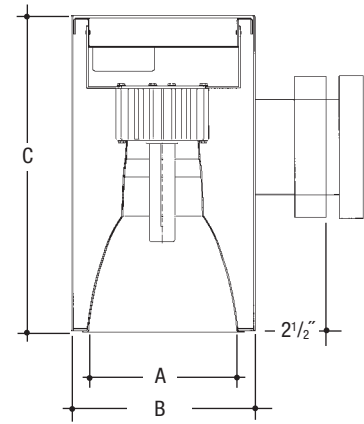

Wall Mount

Mounting	Size	Series	Lamp	Wattage	Ballast	Finish	Options	Lens**	Baffle
☐	☐	VF	☐	☐	☐	☐	☐	☐	☐
VC - Ceiling	614 - 6"x14"	Vertical	1	13	E1/2¹	WHT	F - Fusing	11 - Clear	/BL - Black
VP - Pendant	814 - 8"x14"	Fluorescent		18	DA7²	BLK	PF - Polished Flange	14 - Prismatic	/WH - White
VW - Wall Mount	1012 - 10"x12"			26	DA1³	BZ	REM - Remote Emerg. Battery	16 - Fresnel	
	1018 - 10"x18"			32	DA2⁴	CS	WL* - Wet Location	35 - Cross Baffle	
				42		CC	(not available for 10"x12"	*10x12 and 10x18 Only	
				57*					
				70*					

Ballast Description

¹ Electronic 120/277V   ³ Advance Mark X 120V
² Advance Mark VII 120/277V   ⁴ Advance Mark X 277V

*10x18 Only

* - VC and VW Only

Cylinder Finishes

WHT - Matte White Polyester Powder Coat
BLK - Matte Black Polyester Powder Coat
BZ - Gloss Bronze Polyester Powder Coat
CS - Gloss Silver Polyester Powder Coat
CC - Custom Color (Consult Factory w/RAL#)

**6"x14" - Lens option not available.

**8"x14" only, 32w Max; 42W Consult Factory.

**10"x12" 42W Max.

**10"x18" 42W Max.

Cylinder Sizes

6"x14"	Ceiling	Pendant	Wall	10"x12"	Ceiling	Pendant	Wall
A	6"	6"	6"	A	7 1/2"	7 1/2"	7 1/2"
B	6 1/4"	6 1/4"	6 1/4"	B	10"	10"	10"
C	14"	14"	14"	C	12"	12"	12"

8"x14"	Ceiling	Pendant	Wall	10"x18"	Ceiling	Pendant	Wall
A	7 5/8"	7 5/8"	7 5/8"	A	7 1/2"	7 1/2"	7 1/2"
B	8"	8"	8"	B	10"	10"	10"
C	14"	14"	14"	C	18"	18"	18"