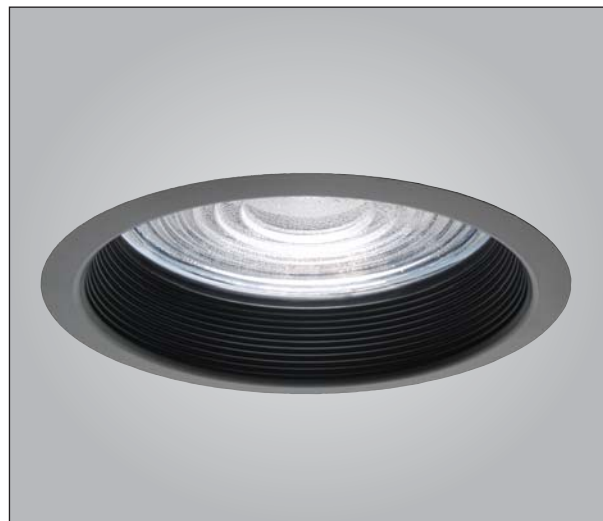

# C o m m e r c i a l   G r a d e

Job Name \_\_\_\_\_

Type \_\_\_\_\_

Color \_\_\_\_\_

Check Box

**Colors** - Reflector finishes are polished and anodized. Suitable for interior or exterior application. Custom colors consult factory. (Color Finishes may vary slightly from actual shade finish due to print characteristics and quality.)

## REFLECTOR FINISH OPTIONS

White Baffle Prismatic Lens

White Baffle W/Fresnel Lens

Black Baffle W/Prismatic Lens

Black Baffle W/Fresnel Lens

Vantage

Luminaires

08/07