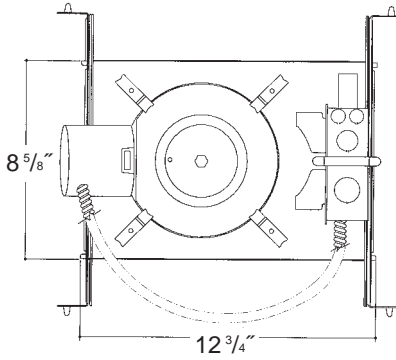

C o m m e r c i a l G r a d e

Job Name _____

Type _____

7" OPEN ADJUSTABLE INCANDESCENT

Glazed porcelain *UL Listed* socket mounted to steel yoke swivel assembly. Yoke tilt is 35° and will swivel 358°.

Heavy gauge electrogalvanized steel junction box, prewired and grounded with easy access from below. Listed for through branch circuit wiring. Thermal cutout provided.

Electrogalvanized steel frame components with spring steel reflector clips for fast assembly of reflector. Innovative, rigid bar hangers incorporate formed cross sections, joint positioning tabs, integral nails, auxiliary nailholes, T-Bar slots and holes for locking bars to T-Bar using #8 self-tapping screws (by others). Bars extend 14"-24". Frame will also accept Caddy Bar #517B for fast installation in drop-in ceilings, bars extend 27".

Heavy gauge hydroformed aluminum housing with spun aluminum aperture cone and self trimming white painted flange.

Rough in Kit – 7" Incandescent Adjustable (150W PAR38; 85W BR30; 100W PAR30; 50W PAR20; 75W PAR16)