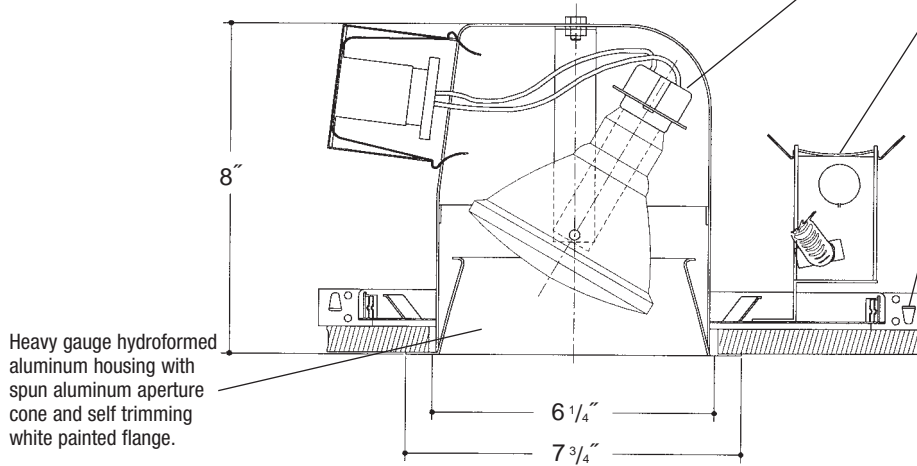

C o m m e r c i a l G r a d e

Job Name _____

Type _____

7" OPEN ADJUSTABLE INCANDESCENT

Glazed porcelain *UL Listed* socket mounted to steel yoke swivel assembly. Yoke tilt is 35° and will swivel 358°.

Heavy gauge electrogalvanized steel junction box, prewired and grounded with easy access from below. Listed for through branch circuit wiring. Thermal cutout provided.

Electrogalvanized steel frame components with spring steel reflector clips for fast assembly of reflector. Innovative, rigid bar hangers incorporate formed cross sections, joint positioning tabs, integral nails, auxiliary nailholes, T-Bar slots and holes for locking bars to T-Bar using #8 self-tapping screws (by others). Bars extend 14"-24". Frame will also accept Caddy Bar #517B for fast installation in drop-in ceilings, bars extend 27".

Heavy gauge hydroformed aluminum housing with spun aluminum aperture cone and self trimming white painted flange.

Rough in Kit – 7" Incandescent Adjustable (150W PAR38; 85W BR30; 100W PAR30; 50W PAR20; 75W PAR16)