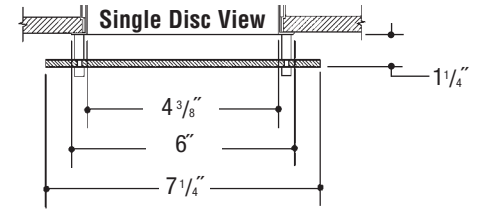

Architectural DecoDisc

4" DecoDisc

DD-03

Description – DecoDiscs are suspended decorative elements that add interest and creativity to the lighted environment. Specify DecoDiscs for use with Vantage downlights, cylinders or DecoBays.

- Glass DecoDiscs (GD) in 1/4" clear, Soda Lime Green (SL) or colors, Fully Frosted Discs (FD), Open Centers (OC) or Rings (RD).
- Acrylic DecoDiscs (AD) in clear or colors, Fully Frosted Discs (FD), Open Centers (OC) or Rings (RD).
- Metal DecoDiscs (MD) in Aluminum (AL), Steel (ST), Copper (CO) or Brass (BS), Horizontal Perforated Metal (HPD) or Vertical Perforated Metal (VPD).
- Single (DD-03), Double (DD-033), Triple (DD-0333) Tier DecoDiscs available. Specify all options and dimensions required.
- Consult Factory for additional options modifications or custom capabilities.

Catalog Number DD-0 _____

DD-03 (Single Tier)

DD-033 (Double Tier)

DD-0333 (Triple Tier)

Option

Option

Option

Option

Option

Option

Specify Options ▲

SSS	Stainless Steel Standoffs (3 @ 120° Standard, 4 @ 90° Custom)
PBS	Polish Brass Standoffs (3 @ 120° Standard, 4 @ 90° Custom)
ABS	Antique Bronze Standoffs (3 @ 120° Standard, 4 @ 90° Custom)
FL	Flush Disc
AD	Acrylic Disc
MD	Metal Disc
GD	1/4" Clear Glass Disc
SL	1/4" Soda Lime Green Glass Disc
FD	Fully Frosted Disc
OC	Open Center Disc
FO	Frosted Outer Disc
FC	Frosted Center Disc
SQ	Square or Rectangle Disc
OV	Oval Disc (L" x W") (Specify Dimensions/Consult Factory)
HPD	Horizontal Perforated Metal Disc

VPD	Vertical Perforated Metal Disc
RD	Ring Disc
CD	Clear Disc
AL	Aluminum Disc
ST	Steel Disc
CO	Copper Disc
BS	Brass Disc

Glass Disc Colors

RD	Red
BL	Blue
GR	Green
AM	Amber
YL	Yellow
CC	Custom Color

▲ See Options and Finishes pages for a list of additional finishes and equipment.