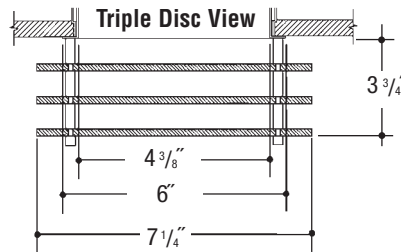

Architectural DecoDisc

4" DecoDisc

DD-0333

Description – DecoDiscs are suspended decorative elements that add interest and creativity to the lighted environment. Specify DecoDiscs for use with Vantage downlights, cylinders or DecoBays.

- Glass DecoDiscs (GD) in 1/4" clear, Soda Lime Green (SL) or colors, Fully Frosted Discs (FD), Open Centers (OC) or Rings (RD).
- Acrylic DecoDiscs (AD) in clear or colors, Fully Frosted Discs (FD), Open Centers (OC) or Rings (RD).
- Metal DecoDiscs (MD) in Aluminum (AL), Steel (ST), Copper (CO) or Brass (BS), Horizontal Perforated Metal (HPD) or Vertical Perforated Metal (VPD).
- Single (DD-03), Double (DD-033), Triple (DD-0333) Tier DecoDiscs available. Specify all options and dimensions required.
- Consult Factory for additional options modifications or custom capabilities.

Catalog Number DD-0 _____

DD-03 (Single Tier)

DD-033 (Double Tier)

DD-0333 (Triple Tier)

Option

Option

Option

Option

Option

Option

Specify Options ▲

SSS	Stainless Steel Standoffs (3 @ 120° Standard, 4 @ 90° Custom)
PBS	Polish Brass Standoffs (3 @ 120° Standard, 4 @ 90° Custom)
ABS	Antique Bronze Standoffs (3 @ 120° Standard, 4 @ 90° Custom)
FL	Flush Disc
AD	Acrylic Disc
MD	Metal Disc
GD	1/4" Clear Glass Disc
SL	1/4" Soda Lime Green Glass Disc
FD	Fully Frosted Disc
OC	Open Center Disc
FO	Frosted Outer Disc
FC	Frosted Center Disc
SQ	Square or Rectangle Disc
OV	Oval Disc (L" x W") (Specify Dimensions/Consult Factory)
HPD	Horizontal Perforated Metal Disc

VPD	Vertical Perforated Metal Disc
RD	Ring Disc
CD	Clear Disc
AL	Aluminum Disc
ST	Steel Disc
CO	Copper Disc
BS	Brass Disc

Glass Disc Colors

RD	Red
BL	Blue
GR	Green
AM	Amber
YL	Yellow
CC	Custom Color

▲ See Options and Finishes pages for a list of additional finishes and equipment.