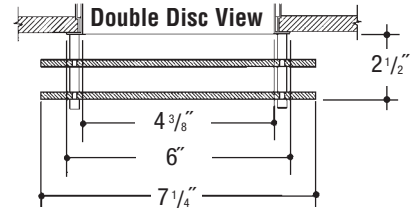

DD-033

Description – DecoDiscs are suspended decorative elements that add interest and creativity to the lighted environment. Specify DecoDiscs for use with Vantage downlights, cylinders or DecoBays.

- Glass DecoDiscs (GD) in 1/4" clear, Soda Lime Green (SL) or colors, Fully Frosted Discs (FD), Open Centers (OC) or Rings (RD).
- Acrylic DecoDiscs (AD) in clear or colors, Fully Frosted Discs (FD), Open Centers (OC) or Rings (RD).
- Metal DecoDiscs (MD) in Aluminum (AL), Steel (ST), Copper (CO) or Brass (BS), Horizontal Perforated Metal (HPD) or Vertical Perforated Metal (VPD).
- Single (DD-03), Double (DD-033), Triple (DD-0333) Tier DecoDiscs available. Specify all options and dimensions required.
- Consult Factory for additional options modifications or custom capabilities.

Catalog Number DD-0 _____

DD-03 (Single Tier)

DD-033 (Double Tier)

DD-0333 (Triple Tier)

Option

Option

Option

Option

Option

Option

Specify Options ▲

SSS	Stainless Steel Standoffs (3 @ 120° Standard, 4 @ 90° Custom)
PBS	Polish Brass Standoffs (3 @ 120° Standard, 4 @ 90° Custom)
ABS	Antique Bronze Standoffs (3 @ 120° Standard, 4 @ 90° Custom)
FL	Flush Disc
AD	Acrylic Disc
MD	Metal Disc
GD	1/4" Clear Glass Disc
SL	1/4" Soda Lime Green Glass Disc
FD	Fully Frosted Disc
OC	Open Center Disc
FO	Frosted Outer Disc
FC	Frosted Center Disc
SQ	Square or Rectangle Disc
OV	Oval Disc (L" x W") (Specify Dimensions/Consult Factory)
HPD	Horizontal Perforated Metal Disc

VPD	Vertical Perforated Metal Disc
RD	Ring Disc
CD	Clear Disc
AL	Aluminum Disc
ST	Steel Disc
CO	Copper Disc
BS	Brass Disc

Glass Disc Colors

RD	Red
BL	Blue
GR	Green
AM	Amber
YL	Yellow
CC	Custom Color

▲ See Options and Finishes pages for a list of additional finishes and equipment.

Vantage reserves the right to change components, finishes or design details in any manner which does not alter the installed appearance or reduce performance and intended function.

76 Community Avenue Plainfield, CT 06374
voice (860)564.4512 fax (860)564.4854
www.vantageltg.com

09/07