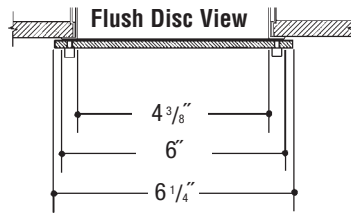

Architectural DecoDisc

4" DecoDisc

DD-03-FL