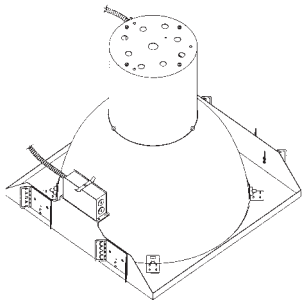

# Architectural Pendants Lights

Job Name \_\_\_\_\_

Type \_\_\_\_\_

**2'x2' RECESSED  
22" HIGH BAY  
8 or 9 LT CFL**

RAGV

**Recessed High Bay – 22" Aluminum, Acrylic or Lexan Prismatic 8 or 9-Lamp (Compact Fluorescent PLH, Triple or Quad Tube)**

Catalog Number \_\_\_\_\_

	Lamp Qty. ♦	Wattage	Switch Leg Qty.	Ballast	Voltage	Finish	Options
<b>RAGV22HB</b> Aluminum	2	70W MAX DT			1	WHT	BL
<b>RPGV22HB</b> Acrylic	3	57W DT	1	E DA	2	BLK	DL
	4	42W PLT	2		3	BZ	CL
	6	32W PLT	3		4	CS	16CSB
<b>RLGV22HB</b> Lexan	8	26W PLT, DTT	4			CC	WG REM LP

**Rough In Kit** – Electrogalvanized plated steel frame components, prewired and grounded junction box, listed for through branch circuit wiring. Adjustable height mounting ears with cutouts for various mounting methods.