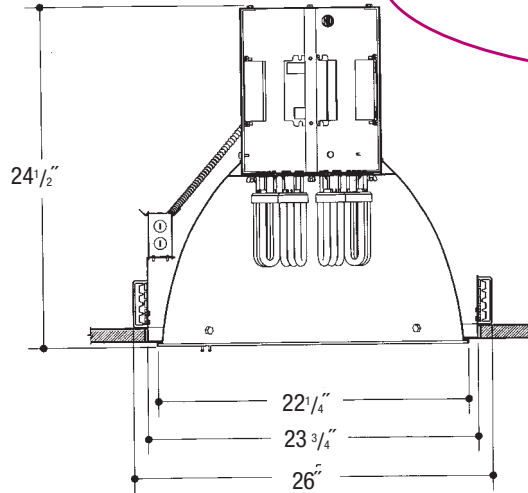

# Architectural Pendants Lights

Job Name \_\_\_\_\_

Type \_\_\_\_\_

**2'x2' RECESSED  
22" HIGH BAY  
8 or 9 LT CFL**

RAGV

**Recessed High Bay – 22" Aluminum, Acrylic or Lexan Prismatic 8 or 9-Lamp (Compact Fluorescent PLH, Triple or Quad Tube)**

Catalog Number \_\_\_\_\_

	Lamp Qty. ♦	Wattage	Switch Leg Qty.	Ballast	Voltage	Finish	Options
<b>RAGV22HB</b> Aluminum	2	70W MAX DT			1	WHT	BL
<b>RPGV22HB</b> Acrylic	3	57W DT	1	E DA	2	BLK	DL
	4	42W PLT	2		3	BZ	CL
	6	32W PLT	3		4	CS	16CSB
<b>RLGV22HB</b> Lexan	8	26W PLT, DTT	4			CC	WG REM LP

**Rough In Kit** – Electrogalvanized plated steel frame components, prewired and grounded junction box, listed for through branch circuit wiring. Adjustable height mounting ears with cutouts for various mounting methods.