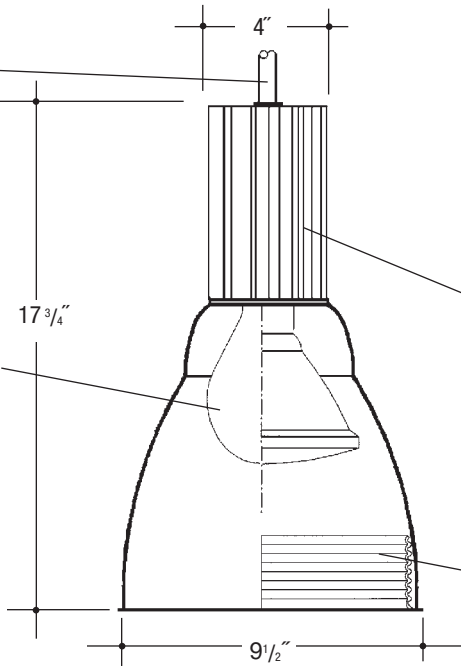

# Architectural Pendants

Job Name \_\_\_\_\_

Type \_\_\_\_\_

Pendant – P – Stem mount accepts slope ceilings with a 45° swivel adjustment. Factory Standard stem length is 12".  
**CK** – Cord and Canopy Kit. Factory standard cord length is 72".  
**CCK** – Cord and Cable Kit. Factory standard cord length is 72".  
**CCCK** – Coiled Cord and Cable Kit. Factory standard cord length is 72".

Specify all lengths and Color; White (WHT) or Black (BLK).

Incandescent BR40, PAR38, A23, A21, Medium Base.

**10" INCANDESCENT ALUMINUM DecoBay**

Extruded aluminum 'Finned' heat dissipating housing. (CS - Camero Silver color standard)

## DecoBay – 10" Incandescent Pendant Mounted Spun Aluminum Reflector (300W BR40; 250W PAR38; 200W A23; 150W A21).

Catalog Number **AGVDB10INC**

	Wattage	Voltage	Reflector Finish	Mounting	Color	Options
<b>AGVDB10INC</b>	300W MAX. BR40 250W PAR38, A38 200W A23 150W A21	120	SCL SCL/BL	P- _____ CK- _____ CCK- _____ CCCK- _____	WHT BLK BZ CS CC	DD-03