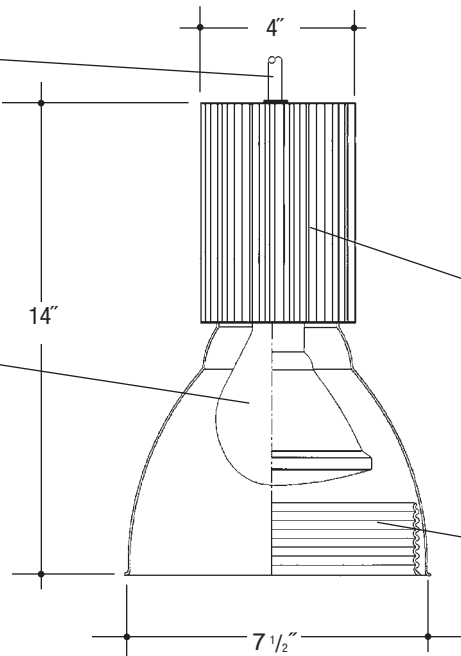

Architectural Pendants

Job Name _____

Type _____

Pendant – P – Stem mount accepts slope ceilings with a 45° swivel adjustment. Factory Standard stem length is 12".
CK – Cord and Canopy Kit. Factory standard cord length is 72".
CCK – Cord and Cable Kit. Factory standard cord length is 72".
CCCK – Coiled Cord and Cable Kit. Factory standard cord length is 72".

Specify all lengths and Color; White (WHT) or Black (BLK).

Incandescent A23, A21, PAR38, PAR30, Medium Base.

8"
INCANDESCENT
ALUMINUM
DecoBay

Extruded aluminum 'Finned' heat dissipating housing. (CS - Camero Silver color standard)

Heavy gauge spun aluminum reflector with Specular Clear "Alzak" finish or multi-groove baffle. (Exterior color CS - Camero Silver standard.)

DecoBay – 8" Incandescent Pendant Mounted Spun Aluminum Reflector (200W A23; 150W A21; 150W PAR38; 100W PAR30).