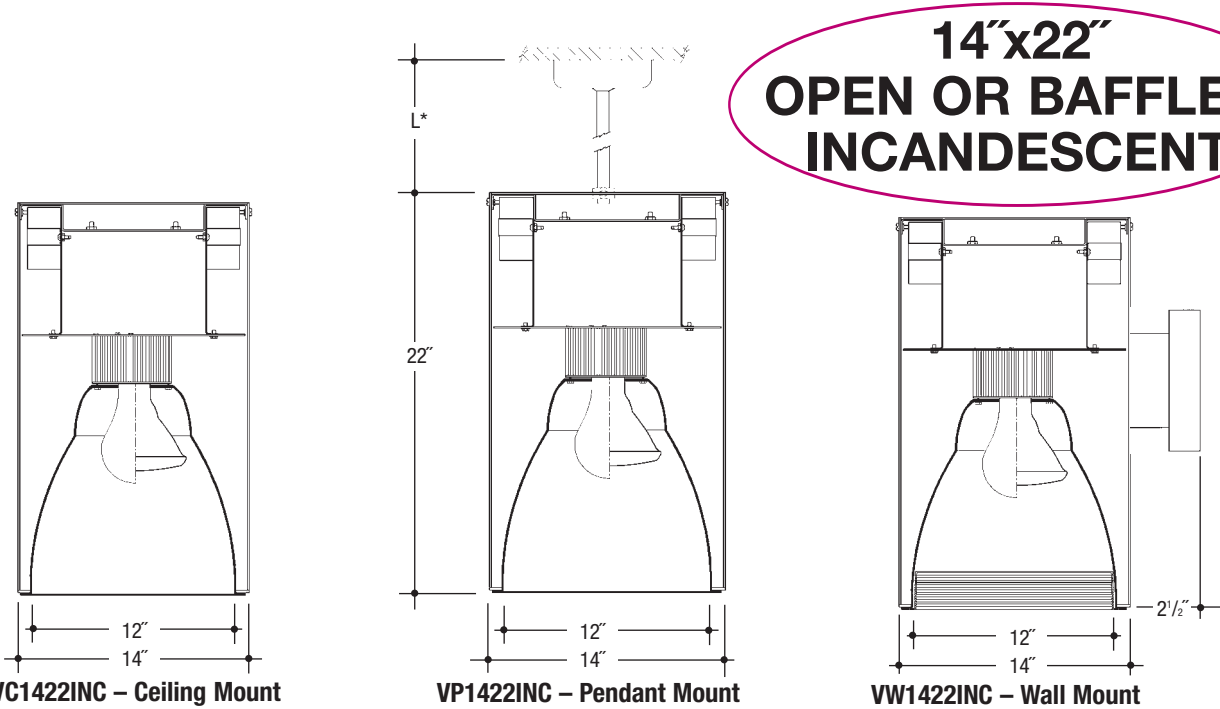

# Architectural Cylinders

Job Name \_\_\_\_\_

Type \_\_\_\_\_

**Cylinder – Incandescent (BR40; PS35; PAR38; A23 Lamp) Specular Clear “Alzak” Reflector or Multi-Groove Baffle**

Catalog Number

VC1422INC	VP1422INC	VW1422INC	Wattage	Voltage	Finish	Reflector
			300W MAX. BR40; PS35 250W PAR38 200W A23	1	WHT BLK BZ CS	SCL SGO SCL/BL SCL/WH

**Mogul Base** – Replace VC1422INC with VC1422INCM

**Specifications**

**Housing** – .064” extruded aluminum cylinder. Polyester powdercoat exterior finish with factory standard finishes White (WHT), Black (BLK), Bronze (BZ), Camero Silver (CS).

**Pendant** – Pendant mount accepts slope ceilings with a 45° swivel adjustment.  
L\* – Factory Standard stem length is 12”.

**Wall Bracket** – Cast Aluminum Construction.

**Voltage**

1 120 Volt

**Reflector Options ▲**