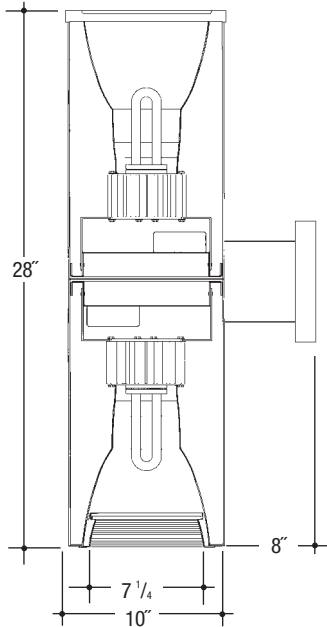

Architectural Cylinders

Job Name _____

Type _____

**10"x28" V.F.
LENSED BAFFLED
UP/DOWN**

VW1028VFU1/D1 - Wall Mount

Cylinder – Wall Mount Vertical Fluorescent 1-Lamp Up 1-Lamp Down (Triple or Quad Tube) “Alzak” Reflector Lensed Baffled
Catalog Number

VW1028VFU1/D1

Up Wattage	Down Wattage	Ballast	Voltage	Finish	Splay	Lens	Options
42W MAX. PLT	42W MAX. PLT	E	1	BLK	SCL/BL	11	REM
32W PLT	32W PLT	DA	2	WHT	SCL/WH	14	WL
26W DTT, PLT	26W DTT, PLT		3	BZ		16	
18W DTT, PLT	18W DTT, PLT		4	CS			
13W DTT	13W DTT						

Electronic Multi-Tap Ballast 120 Thru 277V Factory Standard

Specifications

Housing – .064" thick spun aluminum cylinder. Polyester powdercoat exterior finish with factory standard finishes White (WHT), Black (BLK), Bronze (BZ), Camero Silver (CS).