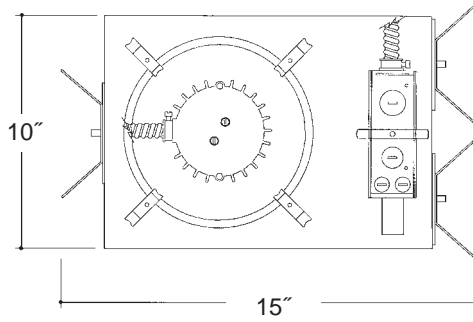

Architectural Grade

Job Name _____

Type _____

7" SHALLOW OPEN PAR38-30

Extruded aluminum heat sink socket cup with Zinc plated steel hardware and spring steel clips for fast assembly. *UL Listed* medium base porcelain socket, with nickel plated brass screw shell.

Adjustable height electrogalvanized plated steel mounting ears with cutouts for various mounting methods. Standard bars (included) are innovative and incorporate rigid formed cross sections, joist positioning tabs, integral nails, auxiliary nailholes, T-Bar slots and holes for locking bars to T-Bar using #8 self-tapping screws (by others). Bars extend 14'-24". Ears will also accept Caddy Bar #520 for fast installation in T-Bar ceilings, bars extend 27".

Heavy gauge electrogalvanized steel junction box, prewired and grounded. Listed for through branch circuit wiring. Thermal cutout provided.

Electrogalvanized plated steel frame with spring steel reflector clips for fast assembly of reflector.