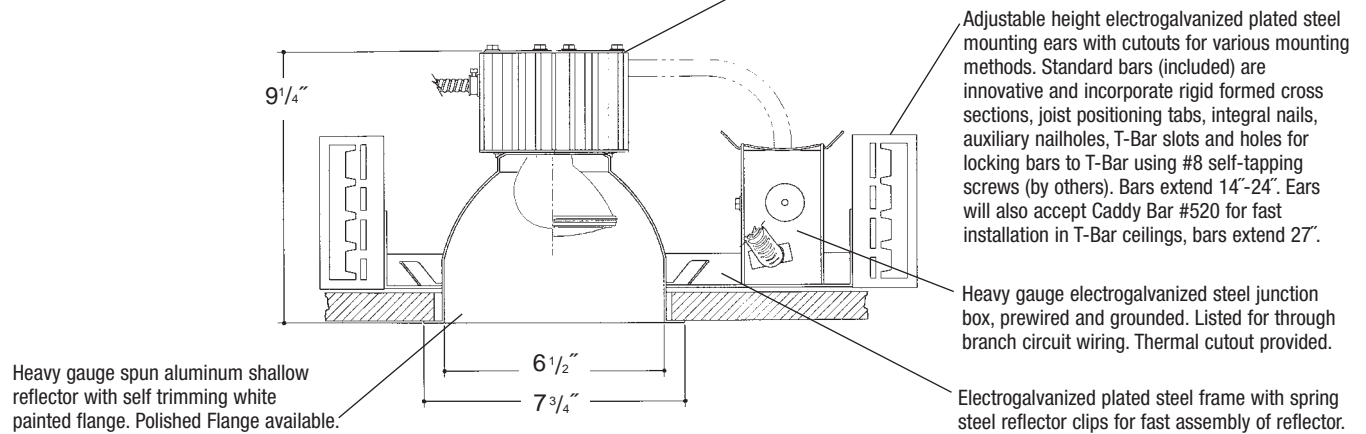

Architectural Grade

Job Name _____

Type _____

7" SHALLOW OPEN PAR38-30

Extruded aluminum heat sink socket cup with Zinc plated steel hardware and spring steel clips for fast assembly. *UL Listed* medium base porcelain socket, with nickel plated brass screw shell.

Adjustable height electrogalvanized plated steel mounting ears with cutouts for various mounting methods. Standard bars (included) are innovative and incorporate rigid formed cross sections, joist positioning tabs, integral nails, auxiliary nailholes, T-Bar slots and holes for locking bars to T-Bar using #8 self-tapping screws (by others). Bars extend 14'-24". Ears will also accept Caddy Bar #520 for fast installation in T-Bar ceilings, bars extend 27".

Heavy gauge electrogalvanized steel junction box, prewired and grounded. Listed for through branch circuit wiring. Thermal cutout provided.

Electrogalvanized plated steel frame with spring steel reflector clips for fast assembly of reflector.