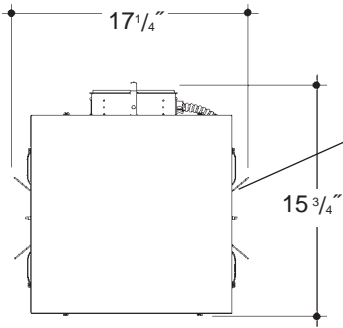

Architectural Grade

Job Name _____

Type _____

Adjustable height electrogalvanized plated steel mounting ears with cutouts for various mounting methods. Standard bars (included) are innovative and incorporate rigid formed cross sections, joist positioning tabs, integral nails, auxiliary nailholes, T-Bar slots and holes for locking bars to T-Bar using #8 self-tapping screws (by others). Bars extend 14"-24". Ears will also accept Caddy Bar #520 for fast installation in T-Bar ceilings, bars extend 27".

Heavy gauge electrogalvanized steel junction box, prewired and grounded with easy access from below, listed for through branch circuit wiring.

Rough in Kit – 12" Horizontal Fluorescent 2-Lamp (Compact Fluorescent Quad and Triple Tube)