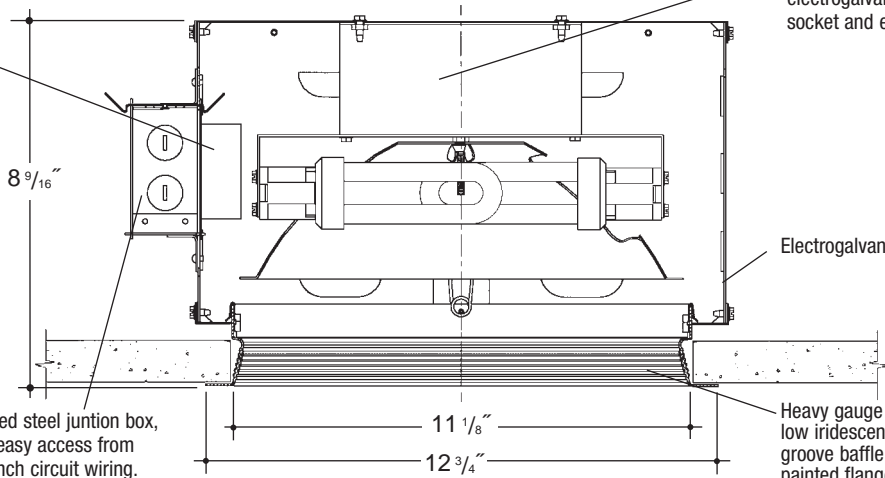

Architectural Grade

Job Name _____

Type _____

Adjustable height electrogalvanized plated steel mounting ears with cutouts for various mounting methods. Standard bars (included) are innovative and incorporate rigid formed cross sections, joist positioning tabs, integral nails, auxiliary nailholes, T-Bar slots and holes for locking bars to T-Bar using #8 self-tapping screws (by others). Bars extend 14"-24". Ears will also accept Caddy Bar #520 for fast installation in T-Bar ceilings, bars extend 27".

Heavy gauge electrogalvanized steel junction box, prewired and grounded with easy access from below, listed for through branch circuit wiring.

Rough in Kit – 12" Horizontal Fluorescent 2-Lamp (Compact Fluorescent Quad and Triple Tube)