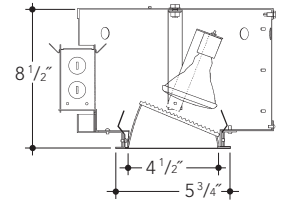

Options

- PF Polished Flange

Options Descriptions

- PF - Polished Flange
- GSK - Neoprene Foam Gasketing
- DGSK - Silicone-Sealed Lens & Gasketing
- 277V SD - Step Down Transformer

Vantage reserves the right to change components, finishes or design details in any manner which does not alter the installed appearance or reduce performance and intended function.

**▲ See Options pages for other options and finishes.
Vantage recommends the use of Philips or Sylvania lamps.**