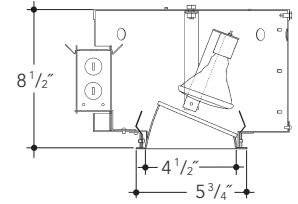

LENSED WALL WASH

PAR20/PAR30, Adjustable 4" Aperture

- VGS443711 Tempered Clear
- VGS443714 Tempered Prismatic
- VGS4437FRO Frosted

Finish Options

- SCL Specular Clear "Alzak"
- SGC Soft Glow Clear
- ECL Etch Clear