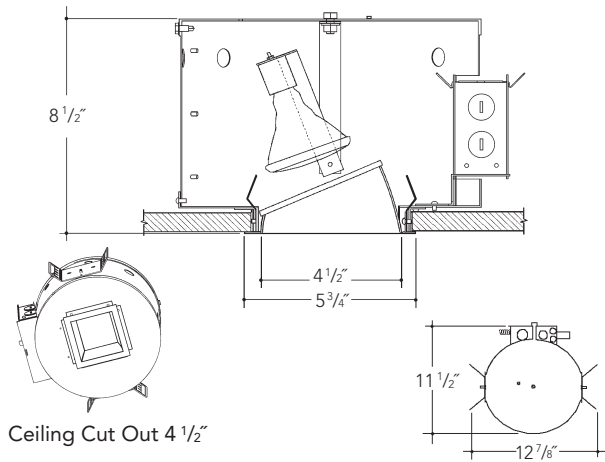

**DIMENSIONS**

Ceiling Cut Out 4 1/2"

**FEATURES**

Adjustable height electrogalvanized plated steel mounting ears with cutouts for various mounting methods. Standard bars (included) are innovative and incorporate rigid formed cross sections, joint positioning tabs, integral nails, auxiliary nailholes, T-Bar slots and holes for locking bars to T-Bar using #8 self-tapping screws (supplied by others). Bars extend 14"-24". Ears will also accept Caddy Bar #517B for fast installation in T-Bar ceilings, bars extend 27".

Heavy gauge electrogalvanized steel junction box, prewired and grounded with easy access from below. Listed for through branch circuit wiring. *UL Listed*. Thermal cutout provided.

Steel housing wrap with interlocking seams for strength and vents for cool operation. Aluminum housing cap also transfers heat for maximum lamp life. Top relampable.

Square "Alzak" aperture trim, die formed, mitered corners, self trimming flange and positive spring retention clips.

Integral 3/4" plaster frame.

**Features**

Manufactured and Listed to UL 1598, ETL and CSA standards.  
Suitable for Damp Locations.  
Wet location under covered ceiling.