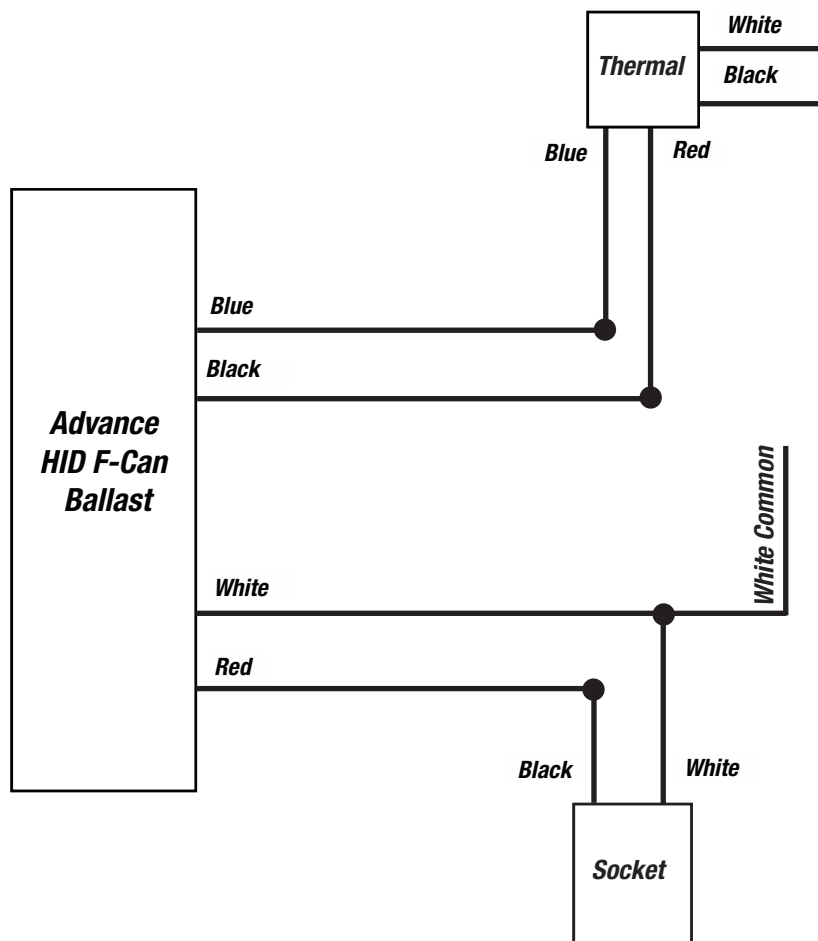

# 277V HID WIRING

All remainder whites shall be tied together to make the common.

## HID 277V Wiring Diagram

▲ See Options and Finishes pages for a list of additional finishes and equipment.

Vantage reserves the right to change components, finishes or design details in any manner which does not alter the installed appearance or reduce performance and intended function.