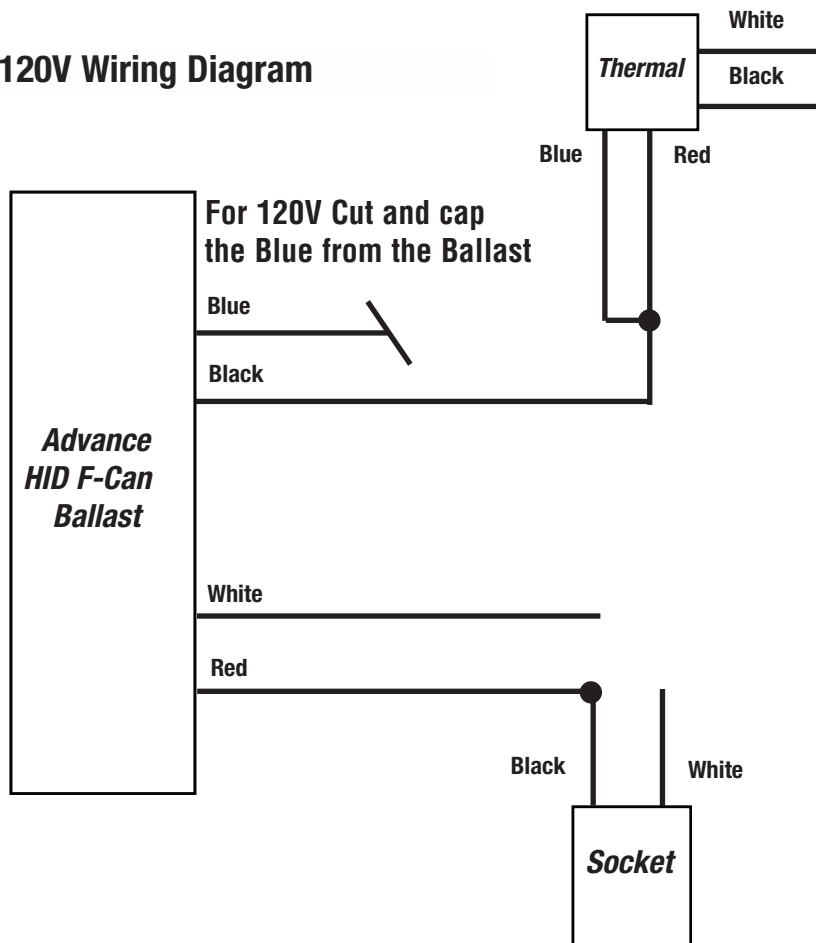

120V HID WIRING

All remainder whites shall be tied together to make the common.

HID 120V Wiring Diagram

▲ See Options and Finishes pages for a list of additional finishes and equipment.

Vantage reserves the right to change components, finishes or design details in any manner which does not alter the installed appearance or reduce performance and intended function.